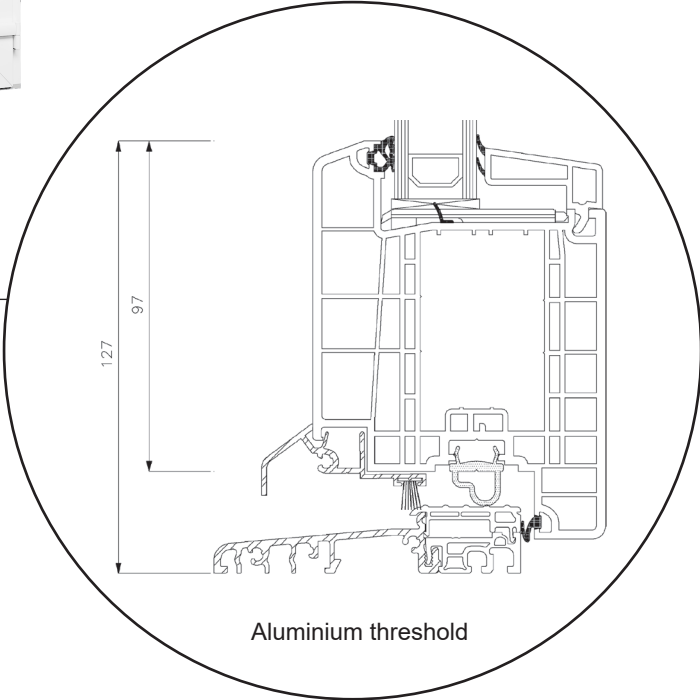

Technical Drawings

uPVC, double glazing, 86 mm frame depth

SPARWINDOWS

Tilt & turn window, inward opening

Double glazing, 86 mm frame depth, uPVC

Tilt & turn balcony door, inward opening

Double glazing, 86 mm frame depth, uPVC

Front door, inward opening

Double glazing, 86 mm frame depth, uPVC

Top frame

Georgian bar 18 mm

Georgian bar 26 mm

Georgian bar 45 mm

Side frame

Rail

Aluminium threshold

Patio door, outward opening

Double glazing, 86 mm frame depth, uPVC

Top frame

Georgian bar 18 mm

Georgian bar 26 mm

Georgian bar 45 mm

Side frame