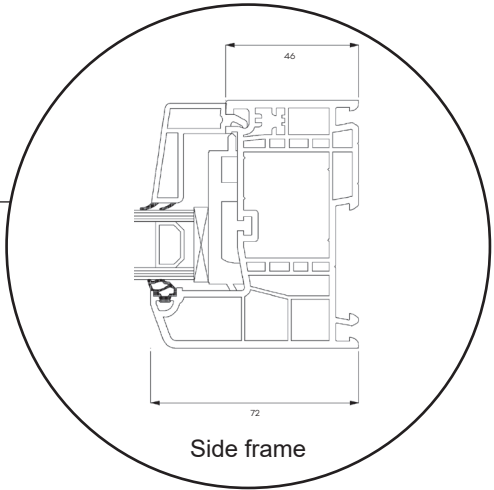

Technical Drawings

uPVC, double glazing, 86 mm frame depth

SPARWINDOWS

Tilt & turn window, inward opening

Double glazing, 86 mm frame depth, uPVC

Tilt & turn balcony door, inward opening

Double glazing, 86 mm frame depth, uPVC

Front door, inward opening

Double glazing, 86 mm frame depth, uPVC

Top frame

Georgian bar 18 mm

Georgian bar 26 mm

Georgian bar 45 mm

Side frame

Rail

Aluminium threshold

Patio door, outward opening

Double glazing, 86 mm frame depth, uPVC

Top frame

Georgian bar 18 mm

Georgian bar 26 mm

Georgian bar 45 mm

Side frame