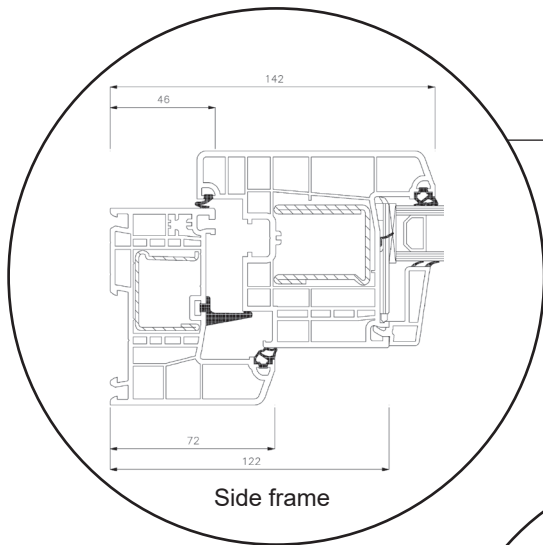

Technical Drawings

uPVC, double glazing, 86 mm frame depth

SPARWINDOWS

Tilt & turn window, inward opening

Double glazing, 86 mm frame depth, uPVC

Tilt & turn balcony door, inward opening

Double glazing, 86 mm frame depth, uPVC

Front door, inward opening

Double glazing, 86 mm frame depth, uPVC

Top frame

Georgian bar 18 mm

Georgian bar 26 mm

Georgian bar 45 mm

Side frame

Rail

Aluminium threshold

Patio door, outward opening

Double glazing, 86 mm frame depth, uPVC

Top frame

Georgian bar 18 mm

Georgian bar 26 mm

Georgian bar 45 mm

Side frame