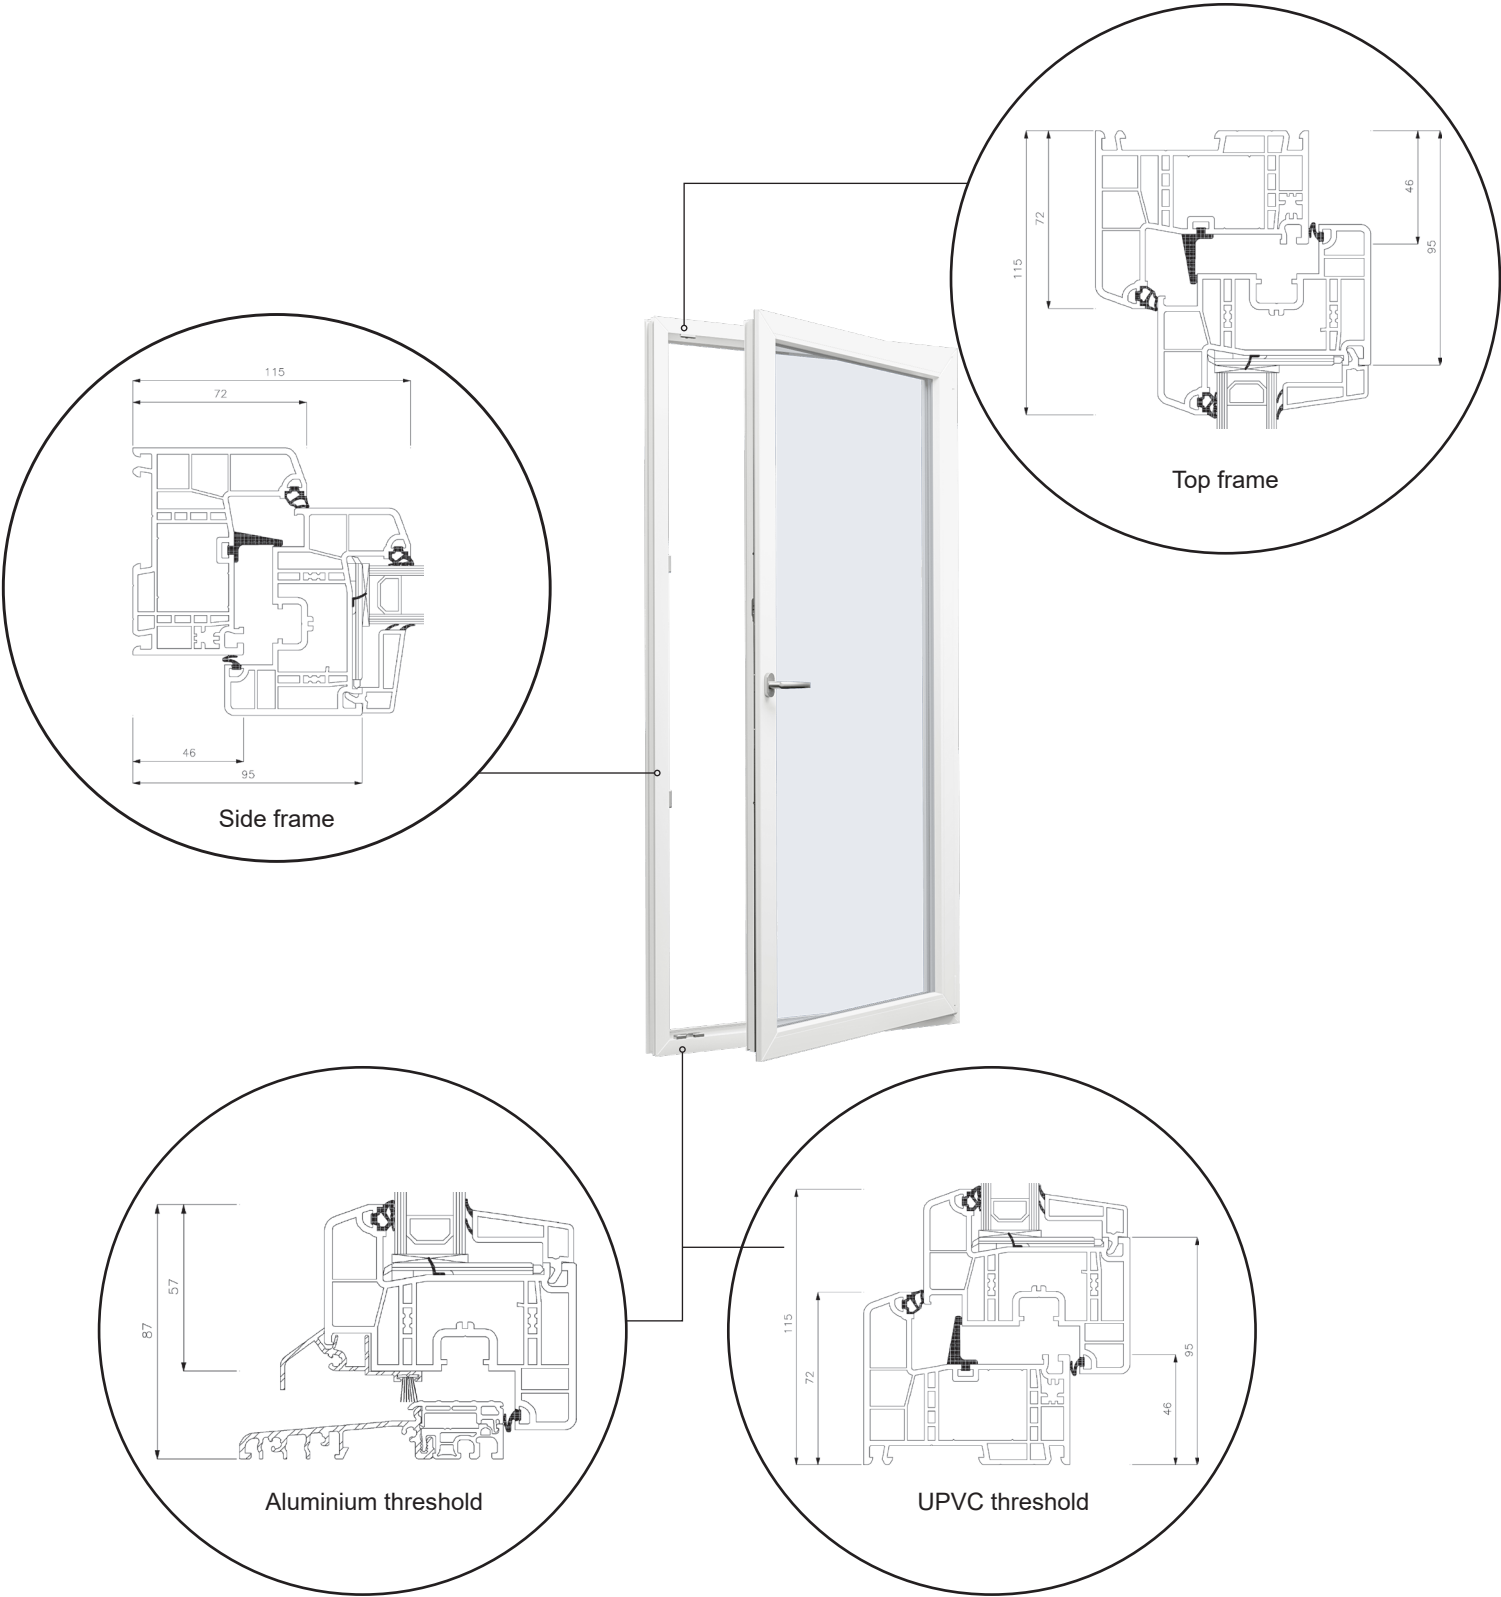

Technical Drawings

uPVC, double glazing, 86 mm frame depth

SPARWINDOWS

Tilt & turn window, inward opening

Double glazing, 86 mm frame depth, uPVC

Tilt & turn balcony door, inward opening

Double glazing, 86 mm frame depth, uPVC

Front door, inward opening

Double glazing, 86 mm frame depth, uPVC

Top frame

Georgian bar 18 mm

Georgian bar 26 mm

Georgian bar 45 mm

Side frame

Rail

Aluminium threshold

Patio door, outward opening

Double glazing, 86 mm frame depth, uPVC

Top frame

Georgian bar 18 mm

Georgian bar 26 mm

Georgian bar 45 mm

Side frame