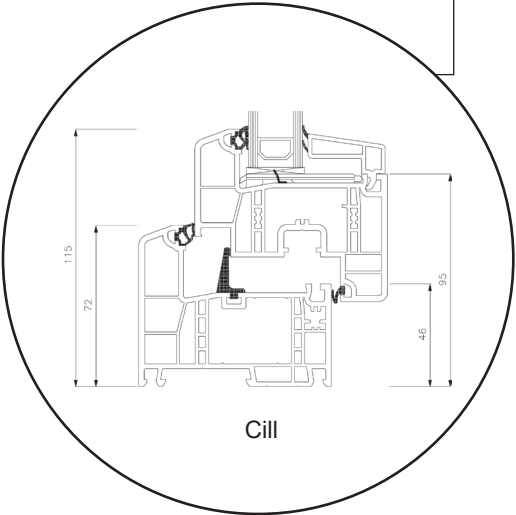

Technical Drawings

uPVC, double glazing, 86 mm frame depth

SPARWINDOWS

Tilt & turn window, inward opening

Double glazing, 86 mm frame depth, uPVC

Tilt & turn balcony door, inward opening

Double glazing, 86 mm frame depth, uPVC

Front door, inward opening

Double glazing, 86 mm frame depth, uPVC

Top frame

Georgian bar 18 mm

Georgian bar 26 mm

Georgian bar 45 mm

Side frame

Rail

Aluminium threshold

Patio door, outward opening

Double glazing, 86 mm frame depth, uPVC

Top frame

Georgian bar 18 mm

Georgian bar 26 mm

Georgian bar 45 mm

Side frame