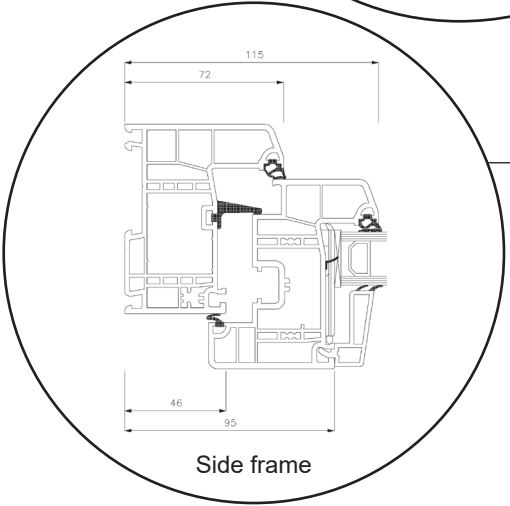

Technical Drawings

uPVC, double glazing, 86 mm frame depth

SPARWINDOWS

Tilt & turn window, inward opening

Double glazing, 86 mm frame depth, uPVC

Tilt & turn balcony door, inward opening

Double glazing, 86 mm frame depth, uPVC

Front door, inward opening

Double glazing, 86 mm frame depth, uPVC

Top frame

Georgian bar 18 mm

Georgian bar 26 mm

Georgian bar 45 mm

Side frame

Rail

Aluminium threshold

Patio door, outward opening

Double glazing, 86 mm frame depth, uPVC

Top frame

Georgian bar 18 mm

Georgian bar 26 mm

Georgian bar 45 mm

Side frame