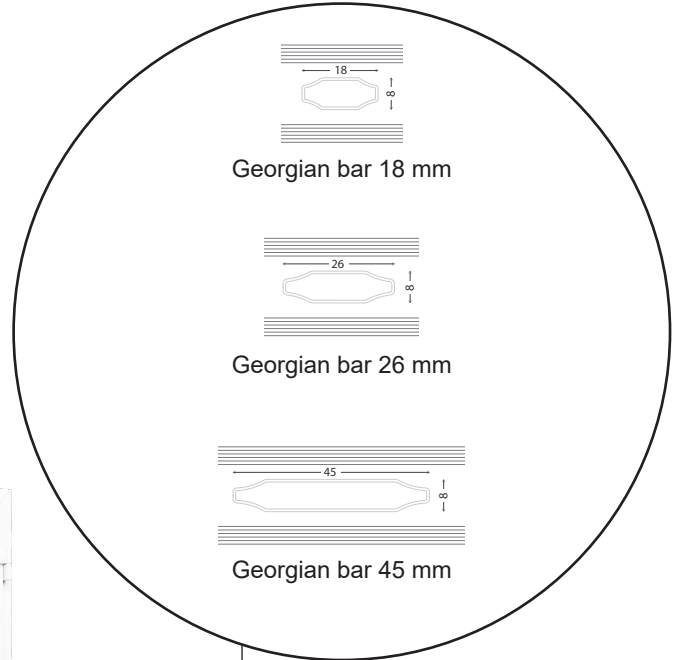

Technical Drawings

uPVC, double glazing, 86 mm frame depth

SPARWINDOWS

Tilt & turn window, inward opening

Double glazing, 86 mm frame depth, uPVC

Tilt & turn balcony door, inward opening

Double glazing, 86 mm frame depth, uPVC

Front door, inward opening

Double glazing, 86 mm frame depth, uPVC

Top frame

Georgian bar 18 mm

Georgian bar 26 mm

Georgian bar 45 mm

Side frame

Rail

Aluminium threshold

Patio door, outward opening

Double glazing, 86 mm frame depth, uPVC

Top frame

Georgian bar 18 mm

Georgian bar 26 mm

Georgian bar 45 mm

Side frame