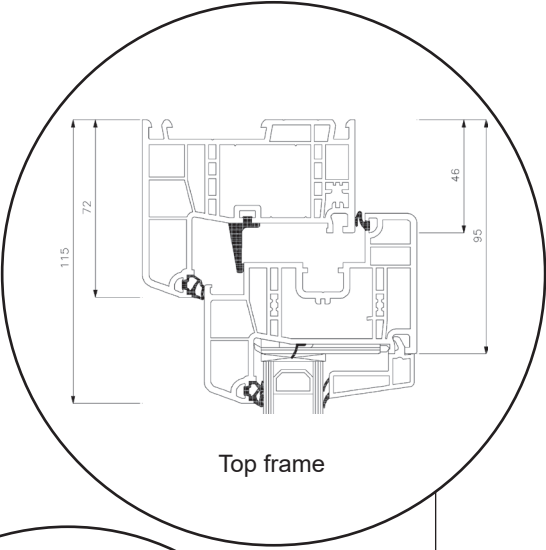

Technical Drawings

uPVC, double glazing, 86 mm frame depth

SPARWINDOWS

Tilt & turn window, inward opening

Double glazing, 86 mm frame depth, uPVC

Tilt & turn balcony door, inward opening

Double glazing, 86 mm frame depth, uPVC

Front door, inward opening

Double glazing, 86 mm frame depth, uPVC

Top frame

Georgian bar 18 mm

Georgian bar 26 mm

Georgian bar 45 mm

Side frame

Rail

Aluminium threshold

Patio door, outward opening

Double glazing, 86 mm frame depth, uPVC

Top frame

Georgian bar 18 mm

Georgian bar 26 mm

Georgian bar 45 mm

Side frame