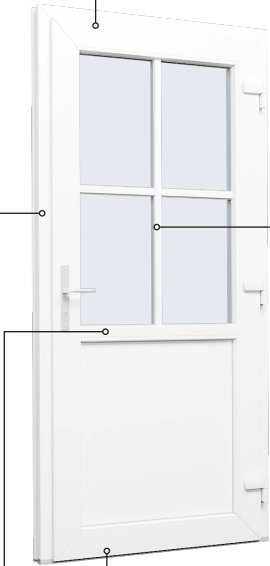

Technical Drawings

uPVC, double glazing, 86 mm frame depth

SPARWINDOWS

Tilt & turn window, inward opening

Double glazing, 86 mm frame depth, uPVC

Tilt & turn balcony door, inward opening

Double glazing, 86 mm frame depth, uPVC

Front door, inward opening

Double glazing, 86 mm frame depth, uPVC

Top frame

Georgian bar 18 mm

Georgian bar 26 mm

Georgian bar 45 mm

Side frame

Rail

Aluminium threshold

Patio door, outward opening

Double glazing, 86 mm frame depth, uPVC

Top frame

Georgian bar 18 mm

Georgian bar 26 mm

Georgian bar 45 mm

Side frame