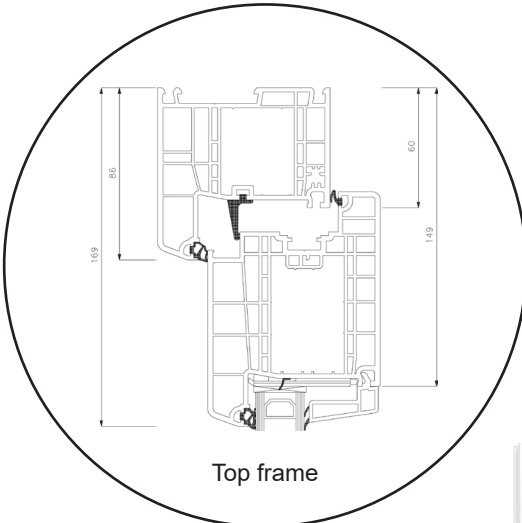

Technical Drawings

uPVC, double glazing, 86 mm frame depth

SPARWINDOWS

Tilt & turn window, inward opening

Double glazing, 86 mm frame depth, uPVC

Tilt & turn balcony door, inward opening

Double glazing, 86 mm frame depth, uPVC

Front door, inward opening

Double glazing, 86 mm frame depth, uPVC

Top frame

Georgian bar 18 mm

Georgian bar 26 mm

Georgian bar 45 mm

Side frame

Rail

Aluminium threshold

Patio door, outward opening

Double glazing, 86 mm frame depth, uPVC

Top frame

Georgian bar 18 mm

Georgian bar 26 mm

Georgian bar 45 mm

Side frame