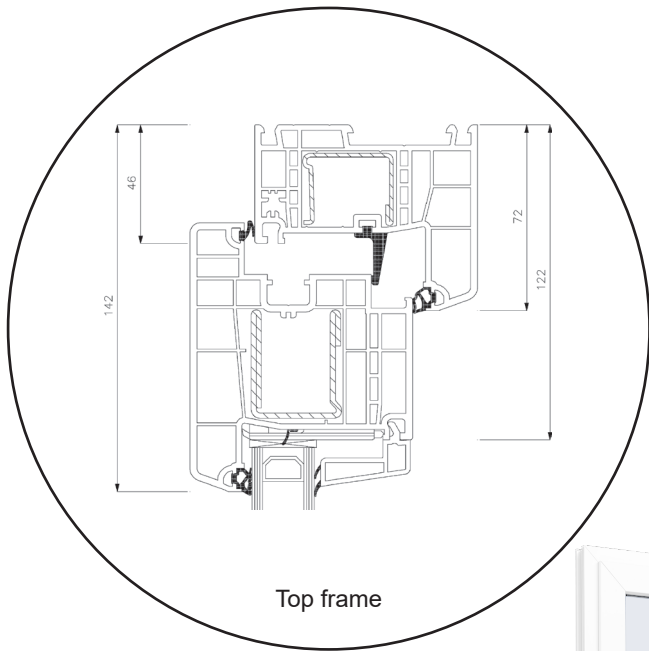

Technical Drawings

uPVC, double glazing, 86 mm frame depth

SPARWINDOWS

Tilt & turn window, inward opening

Double glazing, 86 mm frame depth, uPVC

Tilt & turn balcony door, inward opening

Double glazing, 86 mm frame depth, uPVC

Front door, inward opening

Double glazing, 86 mm frame depth, uPVC

Top frame

Georgian bar 18 mm

Georgian bar 26 mm

Georgian bar 45 mm

Side frame

Rail

Aluminium threshold

Patio door, outward opening

Double glazing, 86 mm frame depth, uPVC

Top frame

Georgian bar 18 mm

Georgian bar 26 mm

Georgian bar 45 mm

Side frame