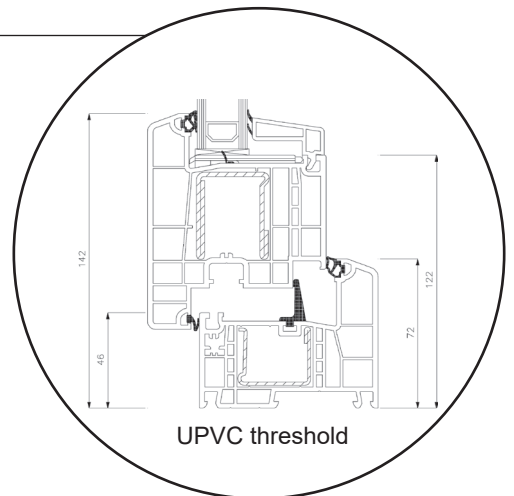

Technical Drawings

uPVC, double glazing, 86 mm frame depth

SPARWINDOWS

Tilt & turn window, inward opening

Double glazing, 86 mm frame depth, uPVC

Tilt & turn balcony door, inward opening

Double glazing, 86 mm frame depth, uPVC

Front door, inward opening

Double glazing, 86 mm frame depth, uPVC

Top frame

Georgian bar 18 mm

Georgian bar 26 mm

Georgian bar 45 mm

Side frame

Rail

Aluminium threshold

Patio door, outward opening

Double glazing, 86 mm frame depth, uPVC

Top frame

Georgian bar 18 mm

Georgian bar 26 mm

Georgian bar 45 mm

Side frame

Aluminium threshold

UPVC threshold