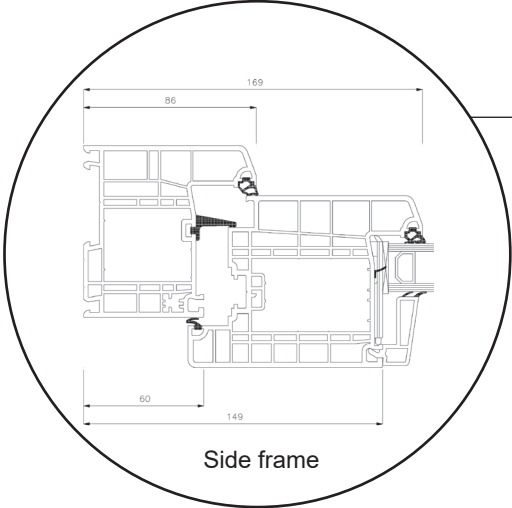

Technical Drawings

uPVC, double glazing, 86 mm frame depth

SPARWINDOWS

Tilt & turn window, inward opening

Double glazing, 86 mm frame depth, uPVC

Tilt & turn balcony door, inward opening

Double glazing, 86 mm frame depth, uPVC

Front door, inward opening

Double glazing, 86 mm frame depth, uPVC

Top frame

Georgian bar 18 mm

Georgian bar 26 mm

Georgian bar 45 mm

Side frame

Rail

Aluminium threshold

Patio door, outward opening

Double glazing, 86 mm frame depth, uPVC

Top frame

Georgian bar 18 mm

Georgian bar 26 mm

Georgian bar 45 mm

Side frame