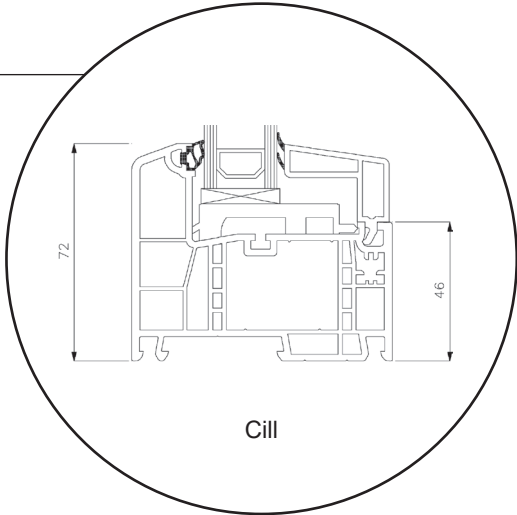

Technical Drawings

uPVC, double glazing, 86 mm frame depth

SPARWINDOWS

Tilt & turn window, inward opening

Double glazing, 86 mm frame depth, uPVC

Tilt & turn balcony door, inward opening

Double glazing, 86 mm frame depth, uPVC

Front door, inward opening

Double glazing, 86 mm frame depth, uPVC

Top frame

Georgian bar 18 mm

Georgian bar 26 mm

Georgian bar 45 mm

Side frame

Rail

Aluminium threshold

Patio door, outward opening

Double glazing, 86 mm frame depth, uPVC

Top frame

Georgian bar 18 mm

Georgian bar 26 mm

Georgian bar 45 mm

Side frame