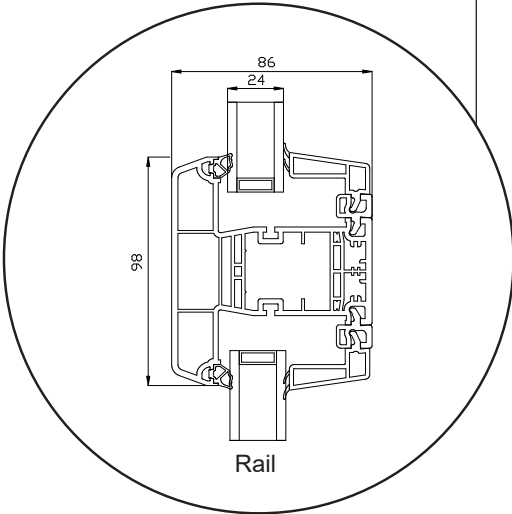

Technical Drawings

uPVC, double glazing, 86 mm frame depth

SPARWINDOWS

Tilt & turn window, inward opening

Double glazing, 86 mm frame depth, uPVC

Tilt & turn balcony door, inward opening

Double glazing, 86 mm frame depth, uPVC

Front door, inward opening

Double glazing, 86 mm frame depth, uPVC

Top frame

Georgian bar 18 mm

Georgian bar 26 mm

Georgian bar 45 mm

Side frame

Rail

Aluminium threshold

Patio door, outward opening

Double glazing, 86 mm frame depth, uPVC

Top frame

Georgian bar 18 mm

Georgian bar 26 mm

Georgian bar 45 mm

Side frame