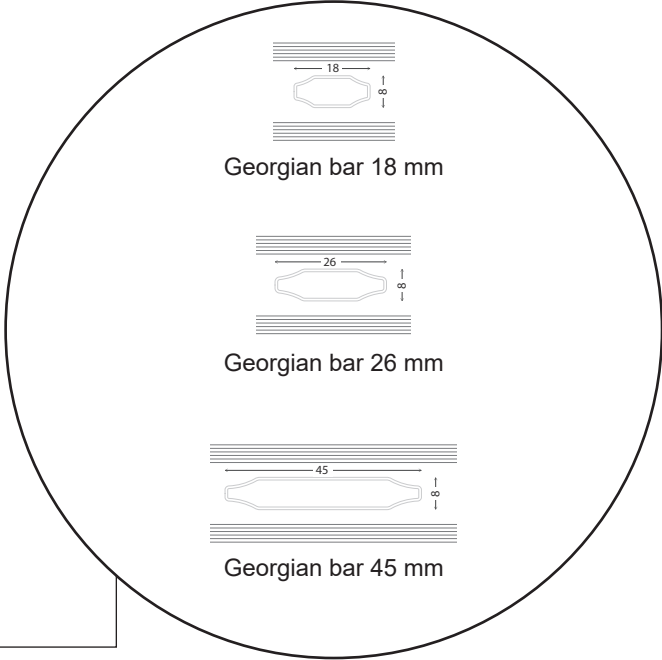

Technical Drawings

uPVC, double glazing, 86 mm frame depth

SPARWINDOWS

Tilt & turn window, inward opening

Double glazing, 86 mm frame depth, uPVC

Tilt & turn balcony door, inward opening

Double glazing, 86 mm frame depth, uPVC

Front door, inward opening

Double glazing, 86 mm frame depth, uPVC

Top frame

Georgian bar 18 mm

Georgian bar 26 mm

Georgian bar 45 mm

Side frame

Rail

Aluminium threshold

Patio door, outward opening

Double glazing, 86 mm frame depth, uPVC

Top frame

Georgian bar 18 mm

Georgian bar 26 mm

Georgian bar 45 mm

Side frame