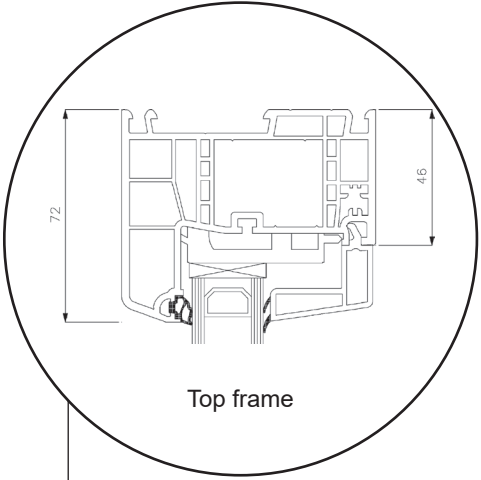

Technical Drawings

uPVC, double glazing, 86 mm frame depth

SPARWINDOWS

Tilt & turn window, inward opening

Double glazing, 86 mm frame depth, uPVC

Tilt & turn balcony door, inward opening

Double glazing, 86 mm frame depth, uPVC

Front door, inward opening

Double glazing, 86 mm frame depth, uPVC

Top frame

Georgian bar 18 mm

Georgian bar 26 mm

Georgian bar 45 mm

Side frame

Rail

Aluminium threshold

Patio door, outward opening

Double glazing, 86 mm frame depth, uPVC

Top frame

Georgian bar 18 mm

Georgian bar 26 mm

Georgian bar 45 mm

Side frame