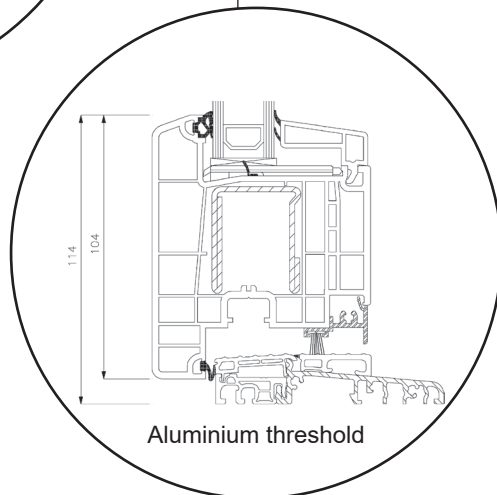

Technical Drawings

uPVC, double glazing, 86 mm frame depth

SPARWINDOWS

Tilt & turn window, inward opening

Double glazing, 86 mm frame depth, uPVC

Tilt & turn balcony door, inward opening

Double glazing, 86 mm frame depth, uPVC

Front door, inward opening

Double glazing, 86 mm frame depth, uPVC

Top frame

Georgian bar 18 mm

Georgian bar 26 mm

Georgian bar 45 mm

Side frame

Rail

Aluminium threshold

Patio door, outward opening

Double glazing, 86 mm frame depth, uPVC

Top frame

Georgian bar 18 mm

Georgian bar 26 mm

Georgian bar 45 mm

Side frame

Aluminium threshold

UPVC threshold