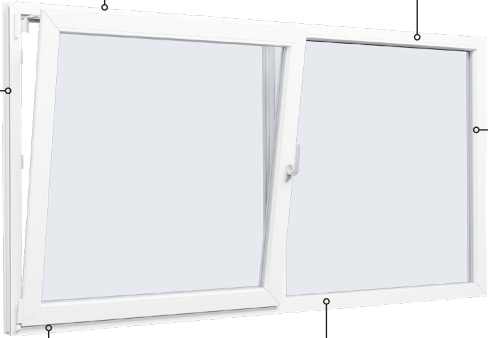

Technical Drawings

uPVC, double glazing, 86 mm frame depth

SPARWINDOWS

Tilt & turn window, inward opening

Double glazing, 86 mm frame depth, uPVC

Tilt & turn balcony door, inward opening

Double glazing, 86 mm frame depth, uPVC

Front door, inward opening

Double glazing, 86 mm frame depth, uPVC

Top frame

Georgian bar 18 mm

Georgian bar 26 mm

Georgian bar 45 mm

Side frame

Rail

Aluminium threshold

Patio door, outward opening

Double glazing, 86 mm frame depth, uPVC

Top frame

Georgian bar 18 mm

Georgian bar 26 mm

Georgian bar 45 mm

Side frame