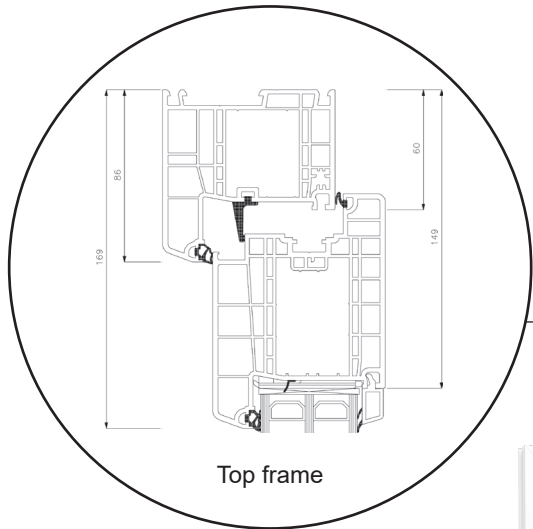

Technical Drawings

uPVC, triple glazing, 86 mm frame depth

SPARWINDOWS

Tilt & turn window, inward opening

Triple glazing, 86 mm frame depth, uPVC

Tilt & turn balcony door, inward opening

Triple glazing, 86 mm frame depth, uPVC

Front door, inward opening

Triple glazing, 86 mm frame depth, uPVC

Top frame

Georgian bar 18 mm

Georgian bar 26 mm

Georgian bar 45 mm

Side frame

Rail

Aluminium threshold

Patio door, outward opening

Triple glazing, 86 mm frame depth, uPVC

Top frame

Side frame

Aluminium threshold

UPVC threshold