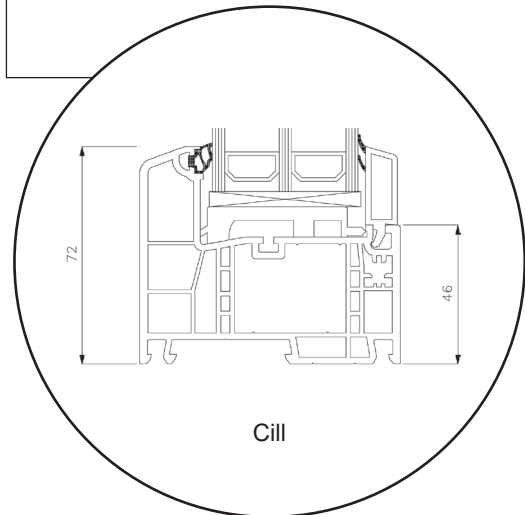

Technical Drawings

uPVC, triple glazing, 86 mm frame depth

SPARWINDOWS

Tilt & turn window, inward opening

Triple glazing, 86 mm frame depth, uPVC

Tilt & turn balcony door, inward opening

Triple glazing, 86 mm frame depth, uPVC

Front door, inward opening

Triple glazing, 86 mm frame depth, uPVC

Top frame

Georgian bar 18 mm

Georgian bar 26 mm

Georgian bar 45 mm

Side frame

Rail

Aluminium threshold

Patio door, outward opening

Triple glazing, 86 mm frame depth, uPVC

Top frame

Side frame

Aluminium threshold

UPVC threshold