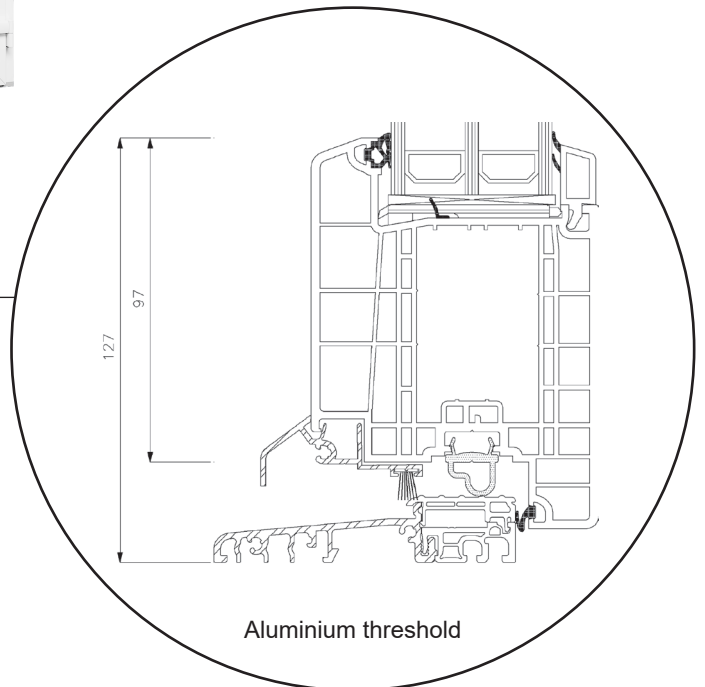

Technical Drawings

uPVC, triple glazing, 86 mm frame depth

SPARWINDOWS

Tilt & turn window, inward opening

Triple glazing, 86 mm frame depth, uPVC

Tilt & turn balcony door, inward opening

Triple glazing, 86 mm frame depth, uPVC

Front door, inward opening

Triple glazing, 86 mm frame depth, uPVC

Top frame

Georgian bar 18 mm

Georgian bar 26 mm

Georgian bar 45 mm

Side frame

Rail

Aluminium threshold

Patio door, outward opening

Triple glazing, 86 mm frame depth, uPVC

Top frame

Side frame

Aluminium threshold

UPVC threshold