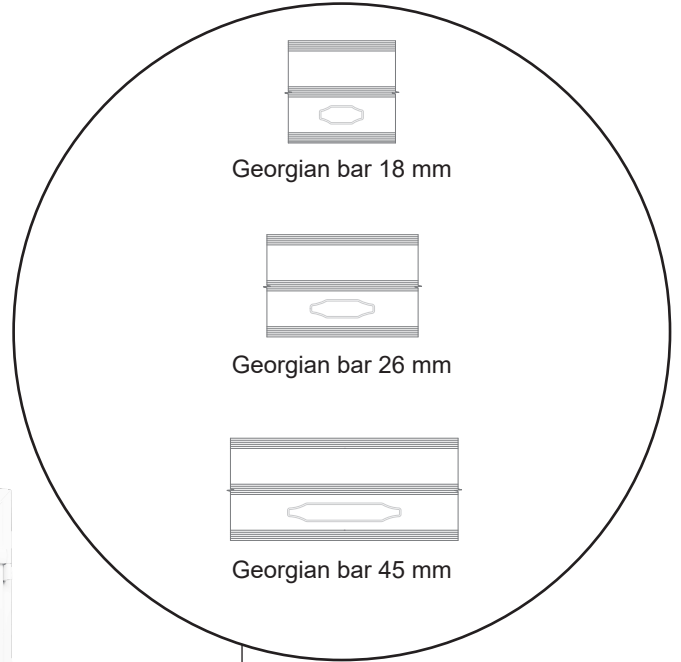

Technical Drawings

uPVC, triple glazing, 86 mm frame depth

SPARWINDOWS

Tilt & turn window, inward opening

Triple glazing, 86 mm frame depth, uPVC

Tilt & turn balcony door, inward opening

Triple glazing, 86 mm frame depth, uPVC

Front door, inward opening

Triple glazing, 86 mm frame depth, uPVC

Top frame

Georgian bar 18 mm

Georgian bar 26 mm

Georgian bar 45 mm

Side frame

Rail

Aluminium threshold

Patio door, outward opening

Triple glazing, 86 mm frame depth, uPVC

Top frame

Side frame

Aluminium threshold

UPVC threshold