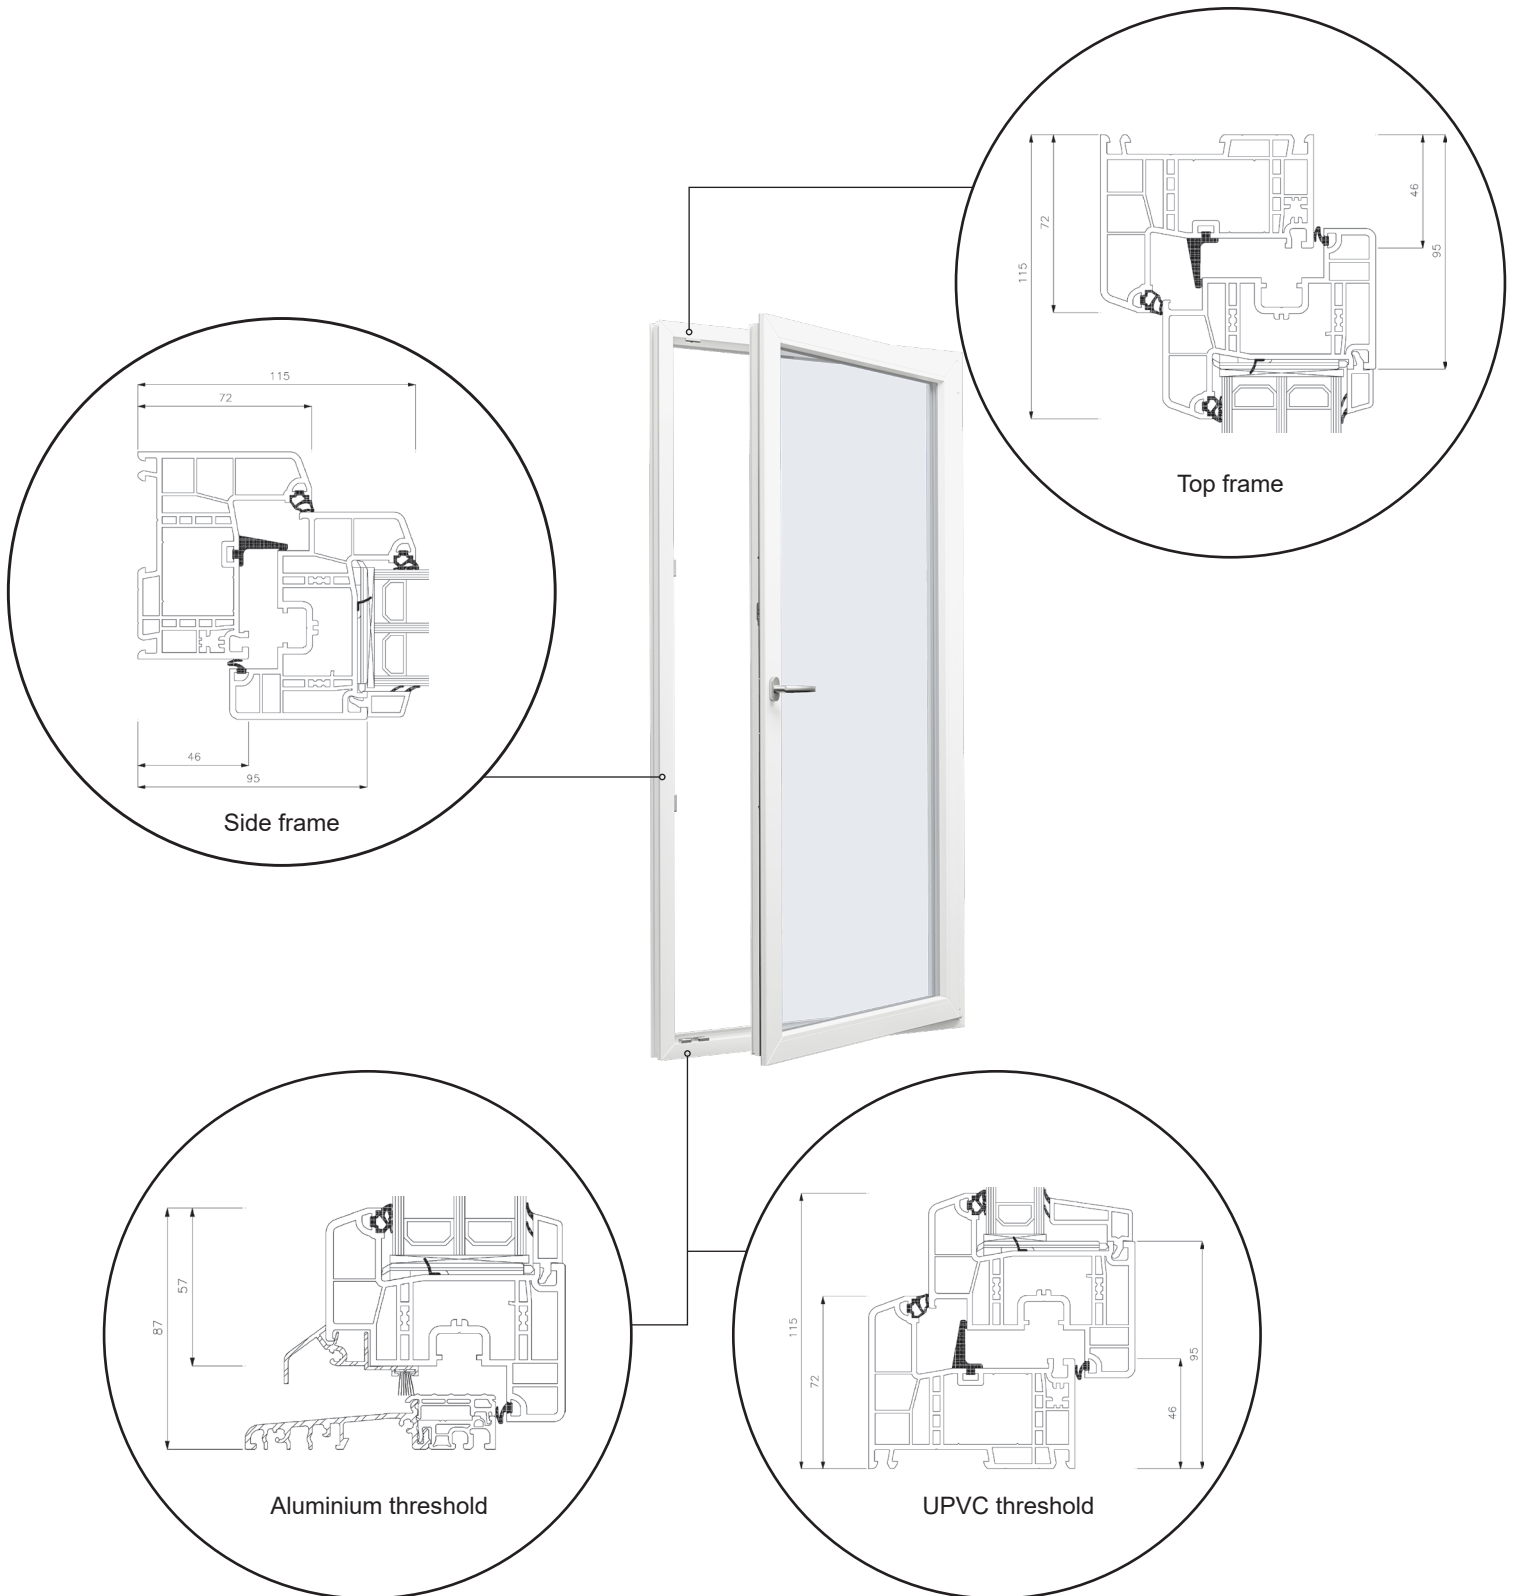

Technical Drawings

uPVC, triple glazing, 86 mm frame depth

SPARWINDOWS

Tilt & turn window, inward opening

Triple glazing, 86 mm frame depth, uPVC

Tilt & turn balcony door, inward opening

Triple glazing, 86 mm frame depth, uPVC

Front door, inward opening

Triple glazing, 86 mm frame depth, uPVC

Top frame

Georgian bar 18 mm

Georgian bar 26 mm

Georgian bar 45 mm

Side frame

Rail

Aluminium threshold

Patio door, outward opening

Triple glazing, 86 mm frame depth, uPVC

Top frame

Side frame

Aluminium threshold

UPVC threshold