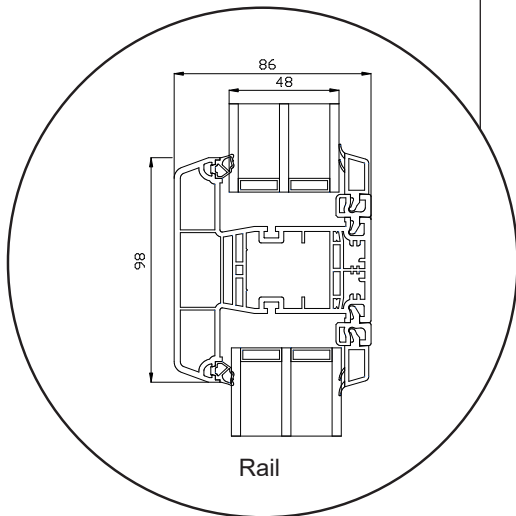

Technical Drawings

uPVC, triple glazing, 86 mm frame depth

SPARWINDOWS

Tilt & turn window, inward opening

Triple glazing, 86 mm frame depth, uPVC

Tilt & turn balcony door, inward opening

Triple glazing, 86 mm frame depth, uPVC

Front door, inward opening

Triple glazing, 86 mm frame depth, uPVC

Top frame

Georgian bar 18 mm

Georgian bar 26 mm

Georgian bar 45 mm

Side frame

Rail

Aluminium threshold

Patio door, outward opening

Triple glazing, 86 mm frame depth, uPVC

Top frame

Side frame

Aluminium threshold

UPVC threshold