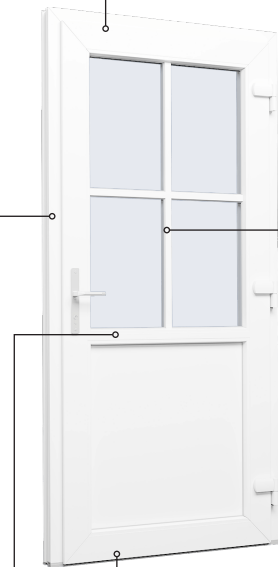

Technical Drawings

uPVC, triple glazing, 86 mm frame depth

SPARWINDOWS

Tilt & turn window, inward opening

Triple glazing, 86 mm frame depth, uPVC

Tilt & turn balcony door, inward opening

Triple glazing, 86 mm frame depth, uPVC

Front door, inward opening

Triple glazing, 86 mm frame depth, uPVC

Top frame

Georgian bar 18 mm

Georgian bar 26 mm

Georgian bar 45 mm

Side frame

Rail

Aluminium threshold

Patio door, outward opening

Triple glazing, 86 mm frame depth, uPVC

Top frame

Side frame

Aluminium threshold

UPVC threshold