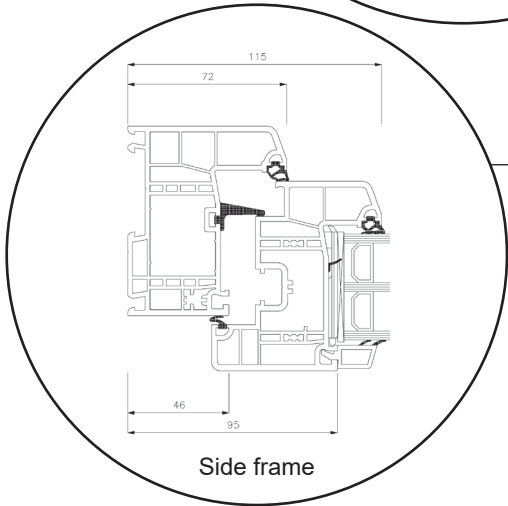

Technical Drawings

uPVC, triple glazing, 86 mm frame depth

SPARWINDOWS

Tilt & turn window, inward opening

Triple glazing, 86 mm frame depth, uPVC

Tilt & turn balcony door, inward opening

Triple glazing, 86 mm frame depth, uPVC

Front door, inward opening

Triple glazing, 86 mm frame depth, uPVC

Top frame

Georgian bar 18 mm

Georgian bar 26 mm

Georgian bar 45 mm

Side frame

Rail

Aluminium threshold

Patio door, outward opening

Triple glazing, 86 mm frame depth, uPVC

Top frame

Side frame

Aluminium threshold

UPVC threshold