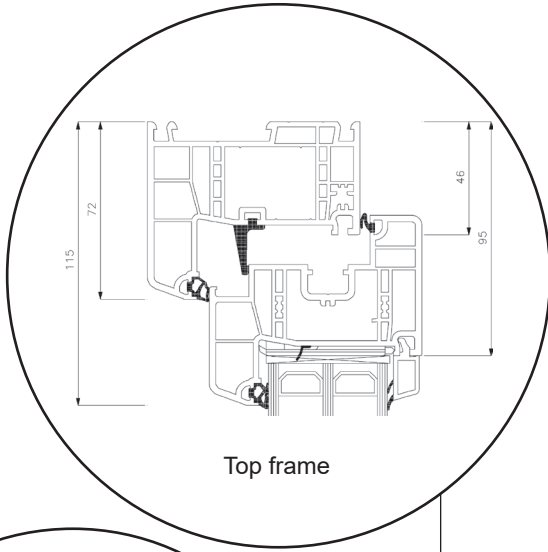

Technical Drawings

uPVC, triple glazing, 86 mm frame depth

SPARWINDOWS

Tilt & turn window, inward opening

Triple glazing, 86 mm frame depth, uPVC

Tilt & turn balcony door, inward opening

Triple glazing, 86 mm frame depth, uPVC

Front door, inward opening

Triple glazing, 86 mm frame depth, uPVC

Top frame

Georgian bar 18 mm

Georgian bar 26 mm

Georgian bar 45 mm

Side frame

Rail

Aluminium threshold

Patio door, outward opening

Triple glazing, 86 mm frame depth, uPVC

Top frame

Side frame

Aluminium threshold

UPVC threshold