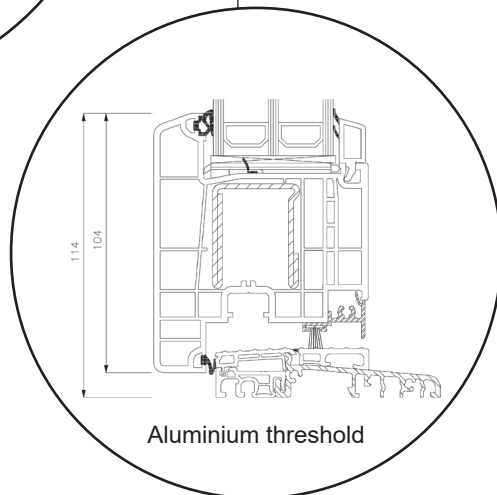

Technical Drawings

uPVC, triple glazing, 86 mm frame depth

SPARWINDOWS

Tilt & turn window, inward opening

Triple glazing, 86 mm frame depth, uPVC

Tilt & turn balcony door, inward opening

Triple glazing, 86 mm frame depth, uPVC

Front door, inward opening

Triple glazing, 86 mm frame depth, uPVC

Top frame

Georgian bar 18 mm

Georgian bar 26 mm

Georgian bar 45 mm

Side frame

Rail

Aluminium threshold

Patio door, outward opening

Triple glazing, 86 mm frame depth, uPVC

Top frame

Side frame

Aluminium threshold

UPVC threshold