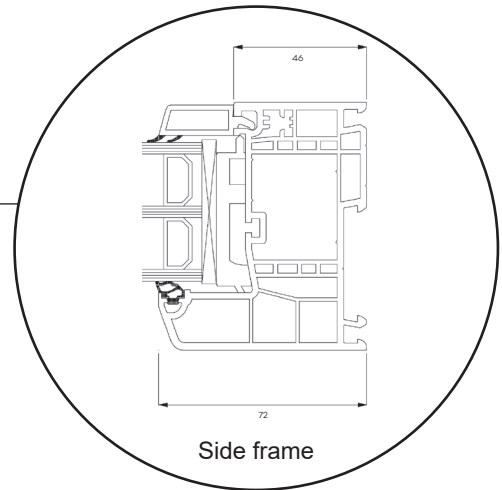

Technical Drawings

uPVC, triple glazing, 86 mm frame depth

SPARWINDOWS

Tilt & turn window, inward opening

Triple glazing, 86 mm frame depth, uPVC

Tilt & turn balcony door, inward opening

Triple glazing, 86 mm frame depth, uPVC

Front door, inward opening

Triple glazing, 86 mm frame depth, uPVC

Top frame

Georgian bar 18 mm

Georgian bar 26 mm

Georgian bar 45 mm

Side frame

Rail

Aluminium threshold

Patio door, outward opening

Triple glazing, 86 mm frame depth, uPVC

Top frame

Side frame

Aluminium threshold

UPVC threshold