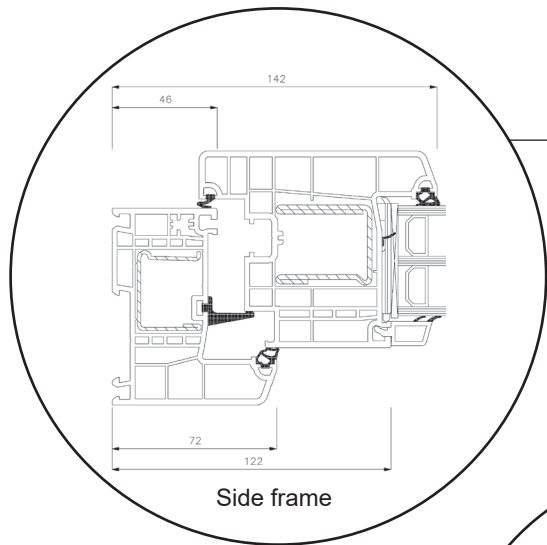

Technical Drawings

uPVC, triple glazing, 86 mm frame depth

SPARWINDOWS

Tilt & turn window, inward opening

Triple glazing, 86 mm frame depth, uPVC

Tilt & turn balcony door, inward opening

Triple glazing, 86 mm frame depth, uPVC

Front door, inward opening

Triple glazing, 86 mm frame depth, uPVC

Top frame

Georgian bar 18 mm

Georgian bar 26 mm

Georgian bar 45 mm

Side frame

Rail

Aluminium threshold

Patio door, outward opening

Triple glazing, 86 mm frame depth, uPVC

Top frame

Side frame

Aluminium threshold

UPVC threshold