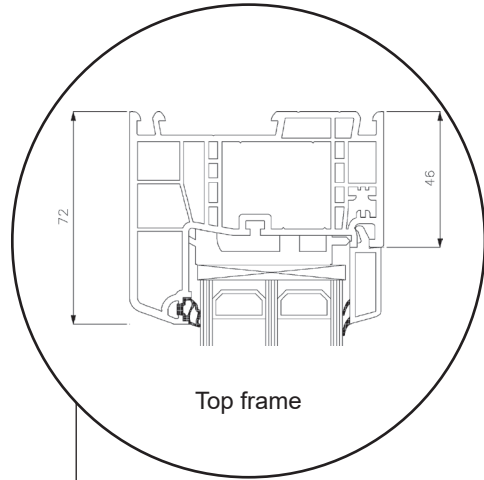

Technical Drawings

uPVC, triple glazing, 86 mm frame depth

SPARWINDOWS

Tilt & turn window, inward opening

Triple glazing, 86 mm frame depth, uPVC

Tilt & turn balcony door, inward opening

Triple glazing, 86 mm frame depth, uPVC

Front door, inward opening

Triple glazing, 86 mm frame depth, uPVC

Top frame

Georgian bar 18 mm

Georgian bar 26 mm

Georgian bar 45 mm

Side frame

Rail

Aluminium threshold

Patio door, outward opening

Triple glazing, 86 mm frame depth, uPVC

Top frame

Side frame

Aluminium threshold

UPVC threshold