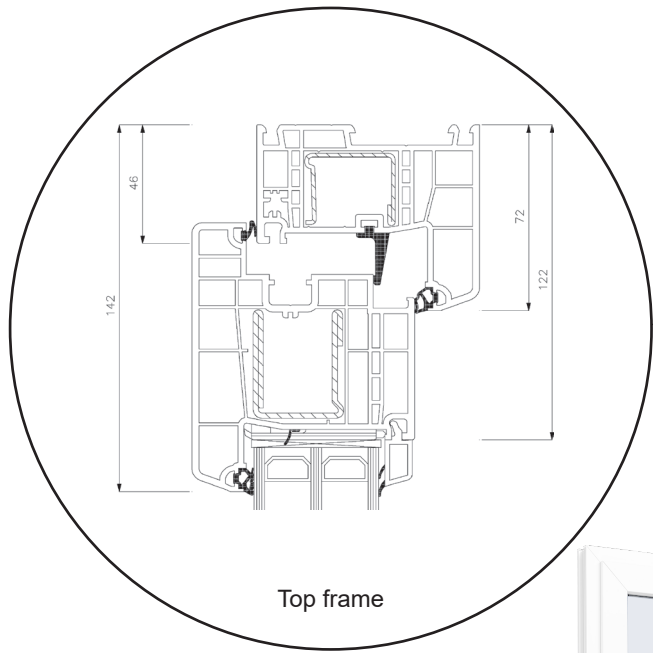

Technical Drawings

uPVC, triple glazing, 86 mm frame depth

SPARWINDOWS

Tilt & turn window, inward opening

Triple glazing, 86 mm frame depth, uPVC

Tilt & turn balcony door, inward opening

Triple glazing, 86 mm frame depth, uPVC

Front door, inward opening

Triple glazing, 86 mm frame depth, uPVC

Top frame

Georgian bar 18 mm

Georgian bar 26 mm

Georgian bar 45 mm

Side frame

Rail

Aluminium threshold

Patio door, outward opening

Triple glazing, 86 mm frame depth, uPVC

Top frame

Side frame

Aluminium threshold

UPVC threshold