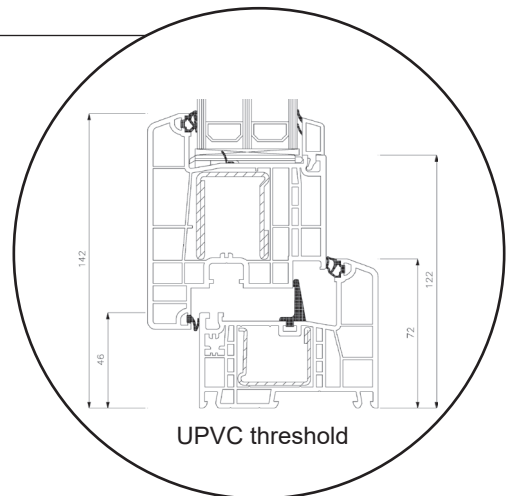

Technical Drawings

uPVC, triple glazing, 86 mm frame depth

SPARWINDOWS

Tilt & turn window, inward opening

Triple glazing, 86 mm frame depth, uPVC

Tilt & turn balcony door, inward opening

Triple glazing, 86 mm frame depth, uPVC

Front door, inward opening

Triple glazing, 86 mm frame depth, uPVC

Top frame

Georgian bar 18 mm

Georgian bar 26 mm

Georgian bar 45 mm

Side frame

Rail

Aluminium threshold

Patio door, outward opening

Triple glazing, 86 mm frame depth, uPVC

Top frame

Side frame

Aluminium threshold

UPVC threshold