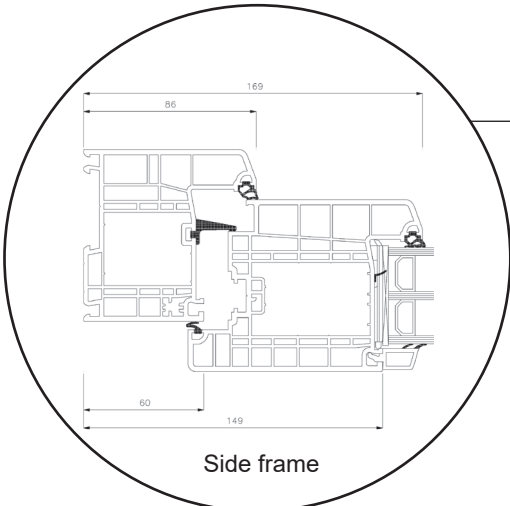

Technical Drawings

uPVC, triple glazing, 86 mm frame depth

SPARWINDOWS

Tilt & turn window, inward opening

Triple glazing, 86 mm frame depth, uPVC

Tilt & turn balcony door, inward opening

Triple glazing, 86 mm frame depth, uPVC

Front door, inward opening

Triple glazing, 86 mm frame depth, uPVC

Top frame

Georgian bar 18 mm

Georgian bar 26 mm

Georgian bar 45 mm

Side frame

Rail

Aluminium threshold

Patio door, outward opening

Triple glazing, 86 mm frame depth, uPVC

Top frame

Side frame

Aluminium threshold

UPVC threshold