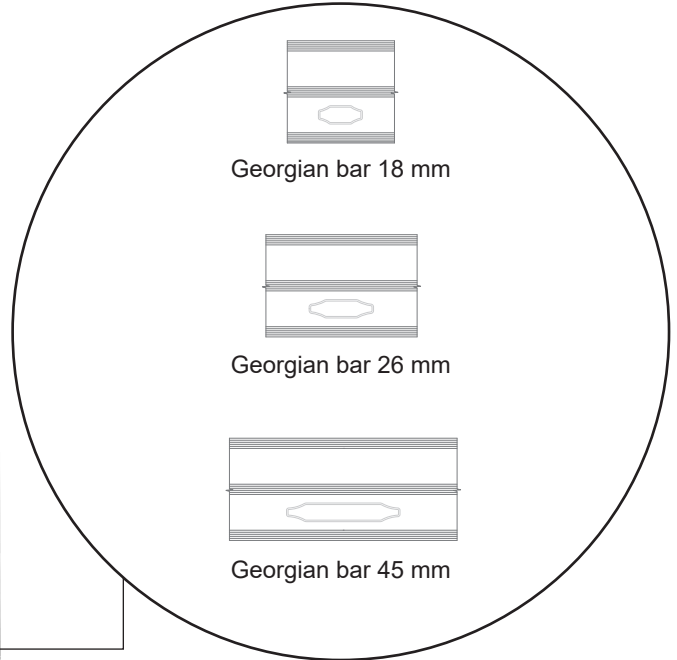

Technical Drawings

uPVC, triple glazing, 86 mm frame depth

SPARWINDOWS

Tilt & turn window, inward opening

Triple glazing, 86 mm frame depth, uPVC

Tilt & turn balcony door, inward opening

Triple glazing, 86 mm frame depth, uPVC

Front door, inward opening

Triple glazing, 86 mm frame depth, uPVC

Top frame

Georgian bar 18 mm

Georgian bar 26 mm

Georgian bar 45 mm

Side frame

Rail

Aluminium threshold

Patio door, outward opening

Triple glazing, 86 mm frame depth, uPVC

Top frame

Side frame

Aluminium threshold

UPVC threshold