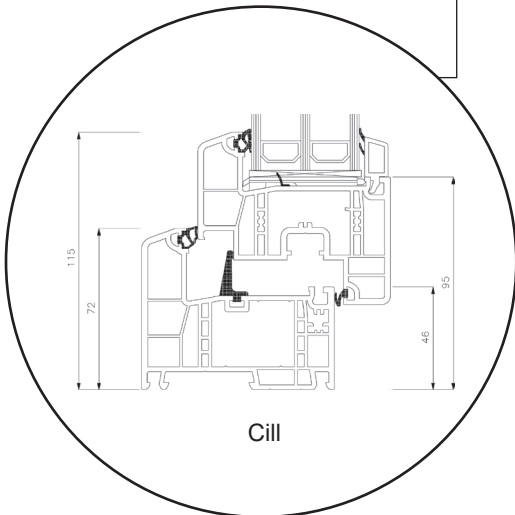

Technical Drawings

uPVC, triple glazing, 86 mm frame depth

SPARWINDOWS

Tilt & turn window, inward opening

Triple glazing, 86 mm frame depth, uPVC

Tilt & turn balcony door, inward opening

Triple glazing, 86 mm frame depth, uPVC

Front door, inward opening

Triple glazing, 86 mm frame depth, uPVC

Top frame

Georgian bar 18 mm

Georgian bar 26 mm

Georgian bar 45 mm

Side frame

Rail

Aluminium threshold

Patio door, outward opening

Triple glazing, 86 mm frame depth, uPVC

Top frame

Side frame

Aluminium threshold

UPVC threshold