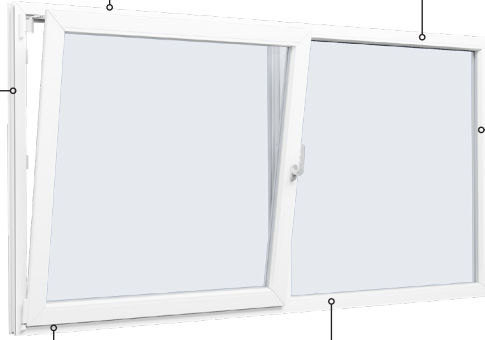

Technical Drawings

uPVC, triple glazing, 86 mm frame depth

SPARWINDOWS

Tilt & turn window, inward opening

Triple glazing, 86 mm frame depth, uPVC

Tilt & turn balcony door, inward opening

Triple glazing, 86 mm frame depth, uPVC

Front door, inward opening

Triple glazing, 86 mm frame depth, uPVC

Top frame

Georgian bar 18 mm

Georgian bar 26 mm

Georgian bar 45 mm

Side frame

Rail

Aluminium threshold

Patio door, outward opening

Triple glazing, 86 mm frame depth, uPVC

Top frame

Side frame

Aluminium threshold

UPVC threshold