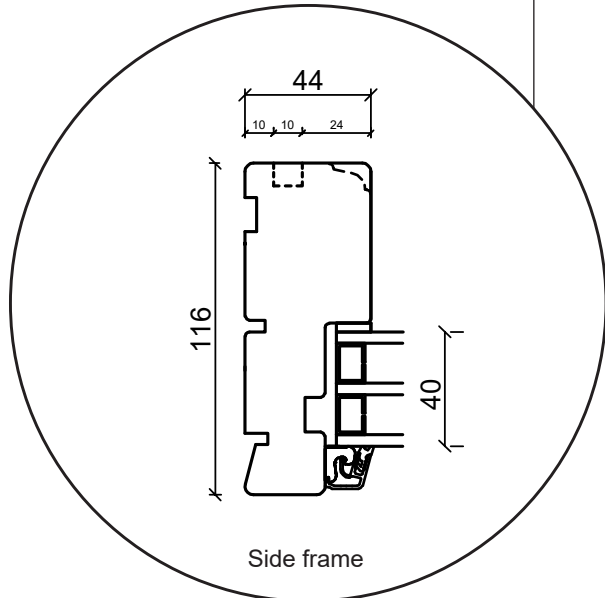

Technical drawings

Wood, triple glazing - 116mm Frame depth

SPARWINDOWS

Window

Triple glazing, 116mm frame depth, wood

Patio door, outward-opening

Triple glazing, 116mm frame depth, wood

French door, outward-opening

Triple glazing, 116mm frame depth, wood

Front door, inward-opening

Triple glazing, 116mm frame depth, wood

Fixed window

Triple glazing, 116mm frame depth, wood

Conservatory window

Triple glazing, 116mm frame depth, wood

Panelled door, inward-opening

Triple glazing, 116mm frame depth, wood