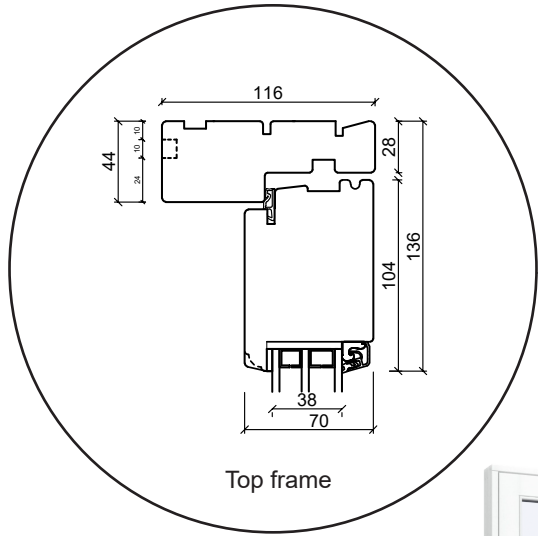

Technical drawings

Wood, triple glazing - 116mm Frame depth

SPARWINDOWS

Window

Triple glazing, 116mm frame depth, wood

Patio door, outward-opening

Triple glazing, 116mm frame depth, wood

French door, outward-opening

Triple glazing, 116mm frame depth, wood

Front door, inward-opening

Triple glazing, 116mm frame depth, wood

Fixed window

Triple glazing, 116mm frame depth, wood

Conservatory window

Triple glazing, 116mm frame depth, wood

Panelled door, inward-opening

Triple glazing, 116mm frame depth, wood