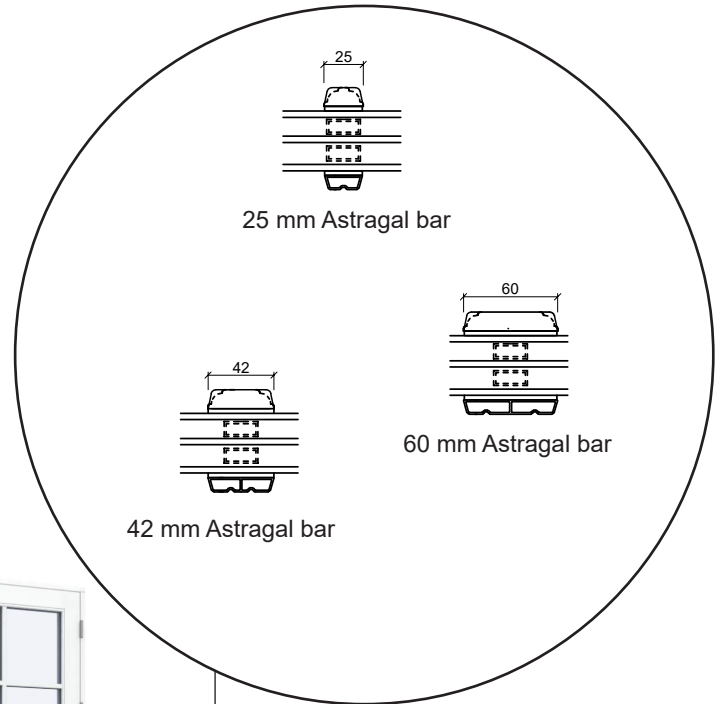

Technical drawings

Wood, triple glazing - 116mm Frame depth

SPARWINDOWS

Window

Triple glazing, 116mm frame depth, wood

Patio door, outward-opening

Triple glazing, 116mm frame depth, wood

French door, outward-opening

Triple glazing, 116mm frame depth, wood

Front door, inward-opening

Triple glazing, 116mm frame depth, wood

Fixed window

Triple glazing, 116mm frame depth, wood

Conservatory window

Triple glazing, 116mm frame depth, wood

Panelled door, inward-opening

Triple glazing, 116mm frame depth, wood