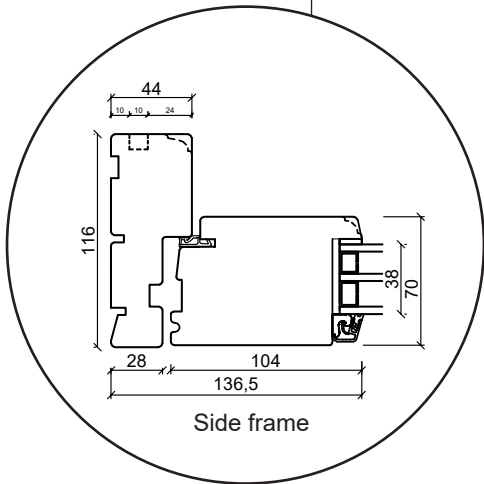

Technical drawings

Wood, triple glazing - 116mm Frame depth

SPARWINDOWS

Window

Triple glazing, 116mm frame depth, wood

Patio door, outward-opening

Triple glazing, 116mm frame depth, wood

French door, outward-opening

Triple glazing, 116mm frame depth, wood

Front door, inward-opening

Triple glazing, 116mm frame depth, wood

Fixed window

Triple glazing, 116mm frame depth, wood

Conservatory window

Triple glazing, 116mm frame depth, wood

Panelled door, inward-opening

Triple glazing, 116mm frame depth, wood