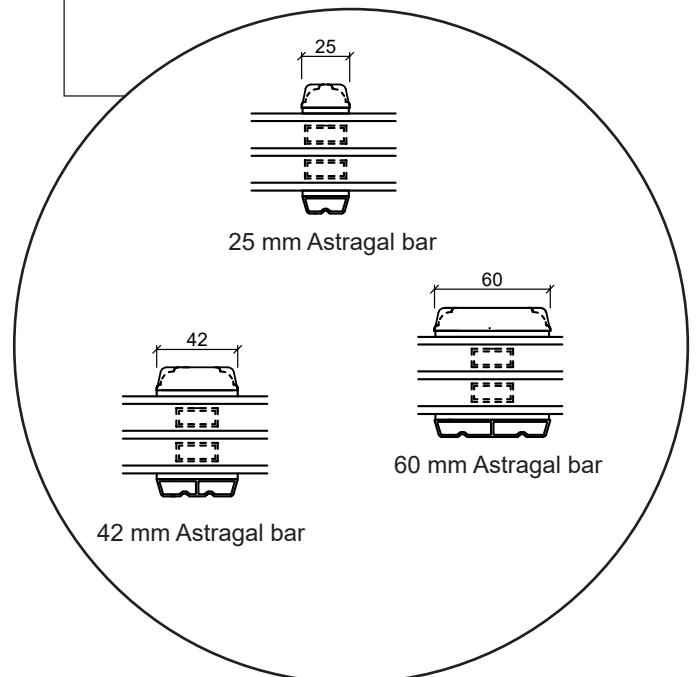

Technical drawings

Wood, triple glazing - 116mm Frame depth

SPARWINDOWS

Window

Triple glazing, 116mm frame depth, wood

Patio door, outward-opening

Triple glazing, 116mm frame depth, wood

French door, outward-opening

Triple glazing, 116mm frame depth, wood

Front door, inward-opening

Triple glazing, 116mm frame depth, wood

Fixed window

Triple glazing, 116mm frame depth, wood

Conservatory window

Triple glazing, 116mm frame depth, wood

Panelled door, inward-opening

Triple glazing, 116mm frame depth, wood