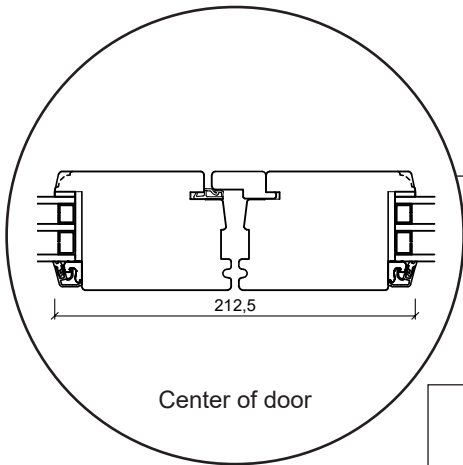

Technical drawings

Wood, triple glazing - 116mm Frame depth

SPARWINDOWS

Window

Triple glazing, 116mm frame depth, wood

Patio door, outward-opening

Triple glazing, 116mm frame depth, wood

French door, outward-opening

Triple glazing, 116mm frame depth, wood

Front door, inward-opening

Triple glazing, 116mm frame depth, wood

Fixed window

Triple glazing, 116mm frame depth, wood

Conservatory window

Triple glazing, 116mm frame depth, wood

Panelled door, inward-opening

Triple glazing, 116mm frame depth, wood