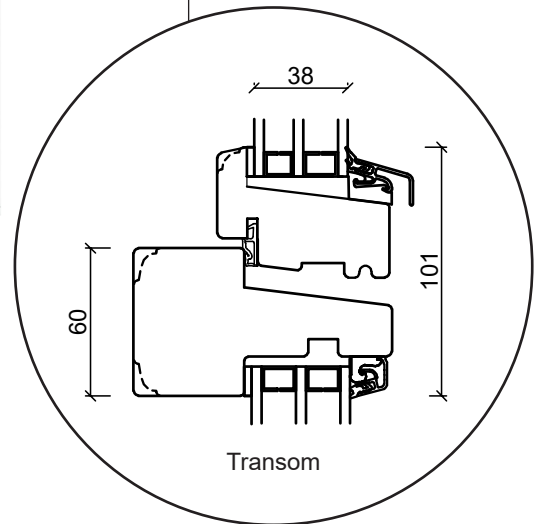

Technical drawings

Wood, triple glazing - 116mm Frame depth

SPARWINDOWS

Window

Triple glazing, 116mm frame depth, wood

Patio door, outward-opening

Triple glazing, 116mm frame depth, wood

French door, outward-opening

Triple glazing, 116mm frame depth, wood

Front door, inward-opening

Triple glazing, 116mm frame depth, wood

Fixed window

Triple glazing, 116mm frame depth, wood

Conservatory window

Triple glazing, 116mm frame depth, wood

Panelled door, inward-opening

Triple glazing, 116mm frame depth, wood