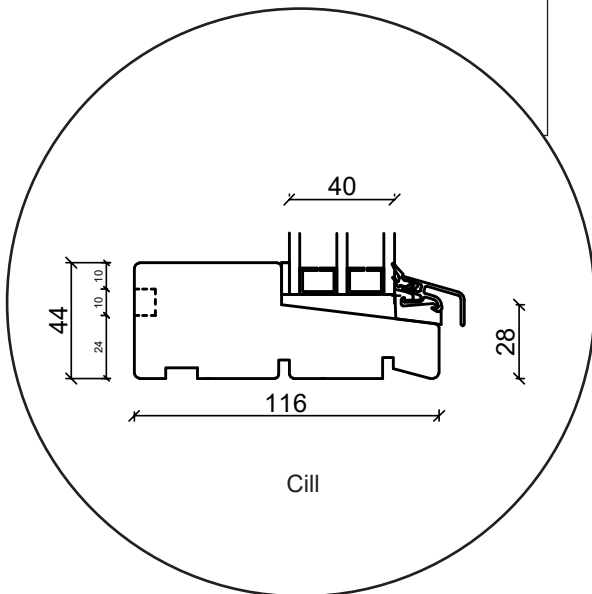

Technical drawings

Wood, triple glazing - 116mm Frame depth

SPARWINDOWS

Window

Triple glazing, 116mm frame depth, wood

Patio door, outward-opening

Triple glazing, 116mm frame depth, wood

French door, outward-opening

Triple glazing, 116mm frame depth, wood

Front door, inward-opening

Triple glazing, 116mm frame depth, wood

Fixed window

Triple glazing, 116mm frame depth, wood

Conservatory window

Triple glazing, 116mm frame depth, wood

Panelled door, inward-opening

Triple glazing, 116mm frame depth, wood