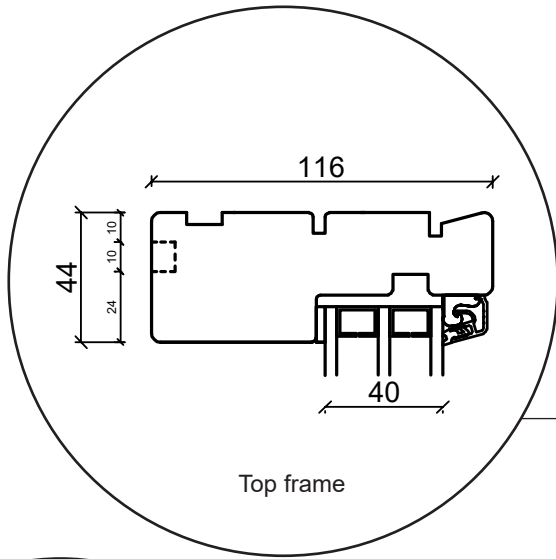

Technical drawings

Wood, triple glazing - 116mm Frame depth

SPARWINDOWS

Window

Triple glazing, 116mm frame depth, wood

Patio door, outward-opening

Triple glazing, 116mm frame depth, wood

French door, outward-opening

Triple glazing, 116mm frame depth, wood

Front door, inward-opening

Triple glazing, 116mm frame depth, wood

Fixed window

Triple glazing, 116mm frame depth, wood

Conservatory window

Triple glazing, 116mm frame depth, wood

Panelled door, inward-opening

Triple glazing, 116mm frame depth, wood