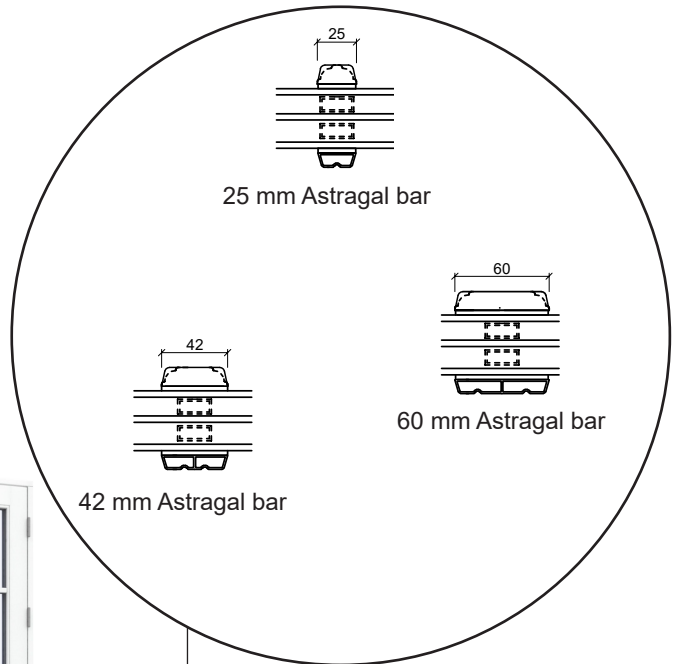

Technical drawings

Wood, triple glazing - 116mm Frame depth

SPARWINDOWS

Window

Triple glazing, 116mm frame depth, wood

Patio door, outward-opening

Triple glazing, 116mm frame depth, wood

French door, outward-opening

Triple glazing, 116mm frame depth, wood

Front door, inward-opening

Triple glazing, 116mm frame depth, wood

Fixed window

Triple glazing, 116mm frame depth, wood

Conservatory window

Triple glazing, 116mm frame depth, wood

Panelled door, inward-opening

Triple glazing, 116mm frame depth, wood