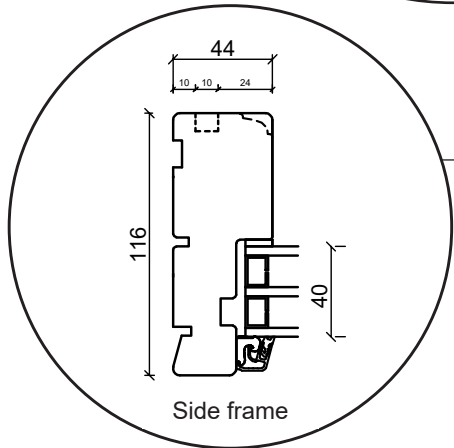

Technical drawings

Wood, triple glazing - 116mm Frame depth

SPARWINDOWS

Window

Triple glazing, 116mm frame depth, wood

Patio door, outward-opening

Triple glazing, 116mm frame depth, wood

French door, outward-opening

Triple glazing, 116mm frame depth, wood

Front door, inward-opening

Triple glazing, 116mm frame depth, wood

Fixed window

Triple glazing, 116mm frame depth, wood

Conservatory window

Triple glazing, 116mm frame depth, wood

Panelled door, inward-opening

Triple glazing, 116mm frame depth, wood