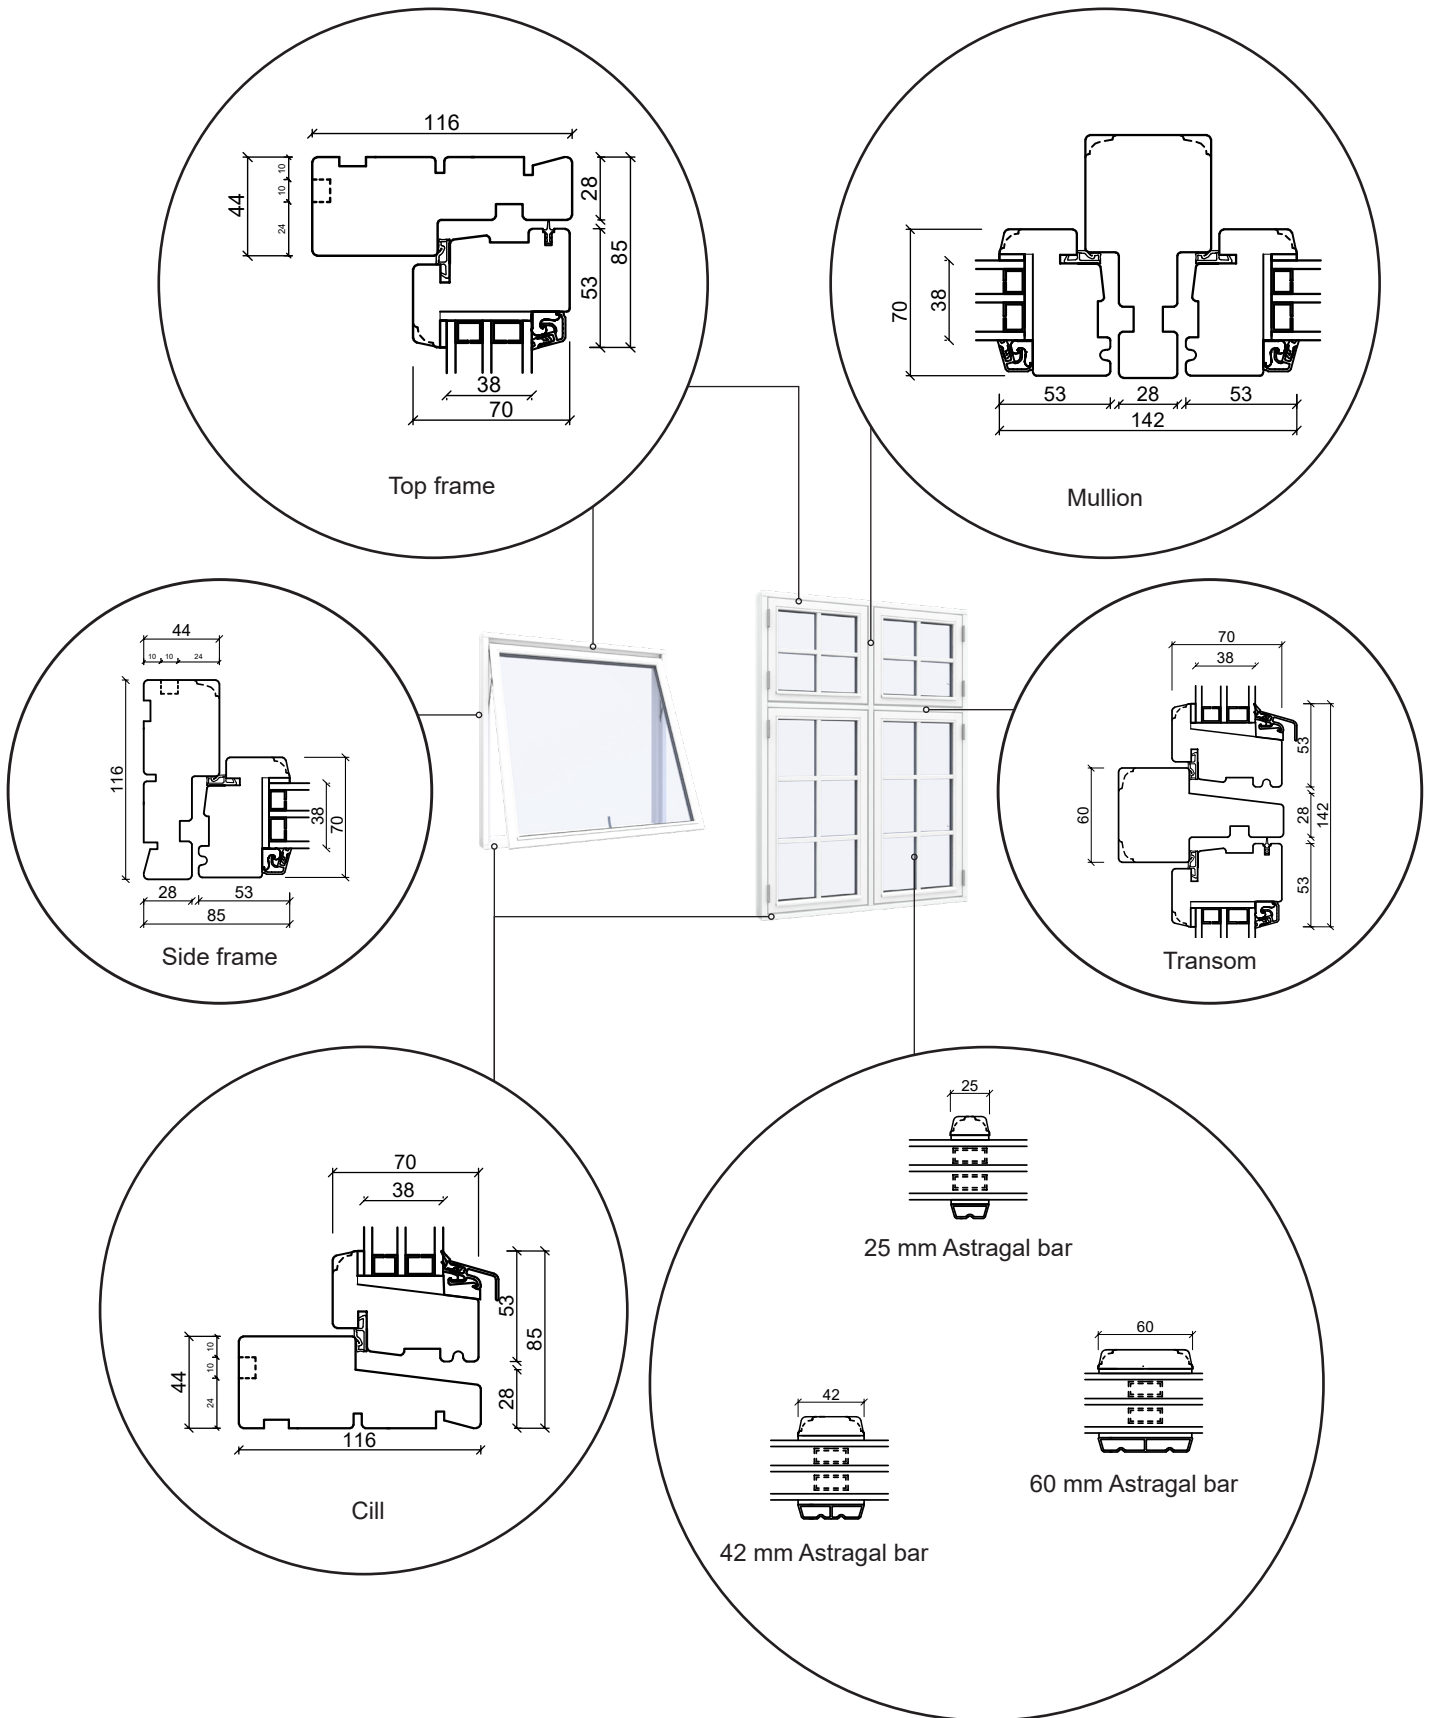

Technical drawings

Wood, triple glazing - 116mm Frame depth

SPARWINDOWS

Window

Triple glazing, 116mm frame depth, wood

Patio door, outward-opening

Triple glazing, 116mm frame depth, wood

French door, outward-opening

Triple glazing, 116mm frame depth, wood

Front door, inward-opening

Triple glazing, 116mm frame depth, wood

Fixed window

Triple glazing, 116mm frame depth, wood

Conservatory window

Triple glazing, 116mm frame depth, wood

Panelled door, inward-opening

Triple glazing, 116mm frame depth, wood