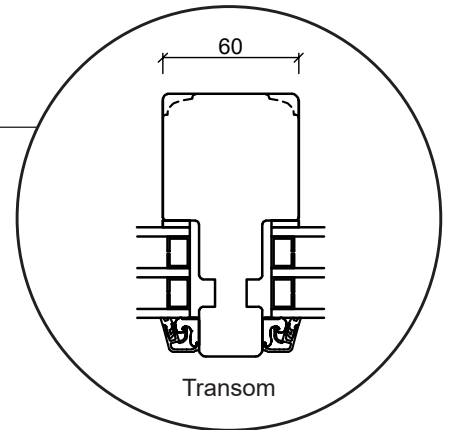

Technical drawings

Wood, triple glazing - 116mm Frame depth

SPARWINDOWS

Window

Triple glazing, 116mm frame depth, wood

Patio door, outward-opening

Triple glazing, 116mm frame depth, wood

French door, outward-opening

Triple glazing, 116mm frame depth, wood

Front door, inward-opening

Triple glazing, 116mm frame depth, wood

Fixed window

Triple glazing, 116mm frame depth, wood

Conservatory window

Triple glazing, 116mm frame depth, wood

Panelled door, inward-opening

Triple glazing, 116mm frame depth, wood