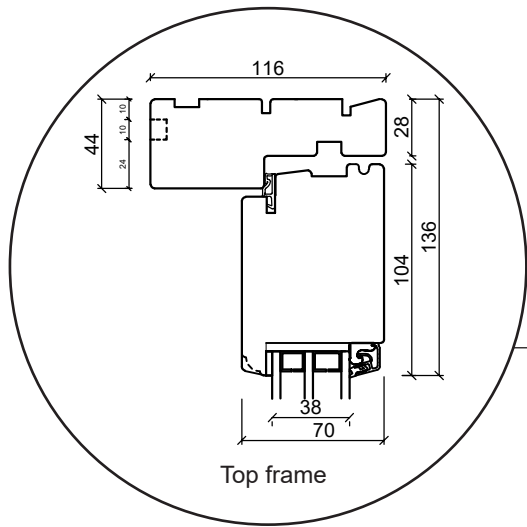

Technical drawings

Wood, triple glazing - 116mm Frame depth

SPARWINDOWS

Window

Triple glazing, 116mm frame depth, wood

Patio door, outward-opening

Triple glazing, 116mm frame depth, wood

French door, outward-opening

Triple glazing, 116mm frame depth, wood

Front door, inward-opening

Triple glazing, 116mm frame depth, wood

Fixed window

Triple glazing, 116mm frame depth, wood

Conservatory window

Triple glazing, 116mm frame depth, wood

Panelled door, inward-opening

Triple glazing, 116mm frame depth, wood