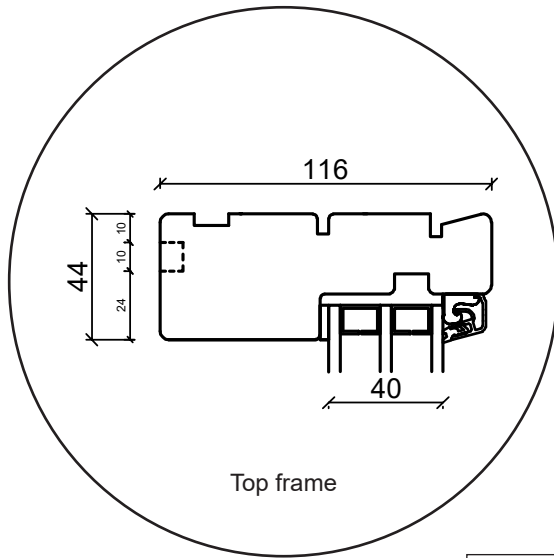

Technical drawings

Wood, triple glazing - 116mm Frame depth

SPARWINDOWS

Window

Triple glazing, 116mm frame depth, wood

Patio door, outward-opening

Triple glazing, 116mm frame depth, wood

French door, outward-opening

Triple glazing, 116mm frame depth, wood

Front door, inward-opening

Triple glazing, 116mm frame depth, wood

Fixed window

Triple glazing, 116mm frame depth, wood

Conservatory window

Triple glazing, 116mm frame depth, wood

Panelled door, inward-opening

Triple glazing, 116mm frame depth, wood