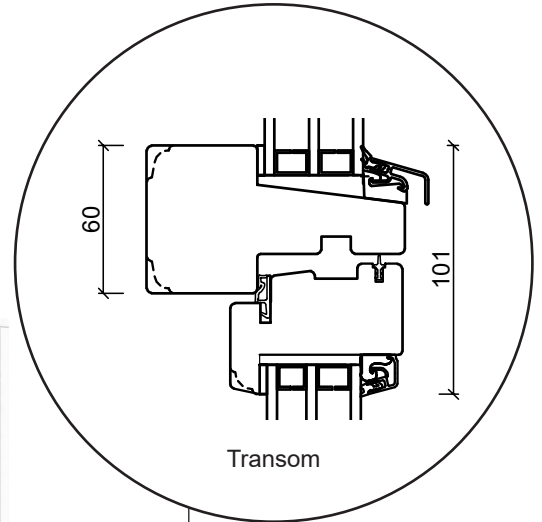

Technical drawings

Wood, triple glazing - 116mm Frame depth

SPARWINDOWS

Window

Triple glazing, 116mm frame depth, wood

Patio door, outward-opening

Triple glazing, 116mm frame depth, wood

French door, outward-opening

Triple glazing, 116mm frame depth, wood

Front door, inward-opening

Triple glazing, 116mm frame depth, wood

Fixed window

Triple glazing, 116mm frame depth, wood

Conservatory window

Triple glazing, 116mm frame depth, wood

Panelled door, inward-opening

Triple glazing, 116mm frame depth, wood