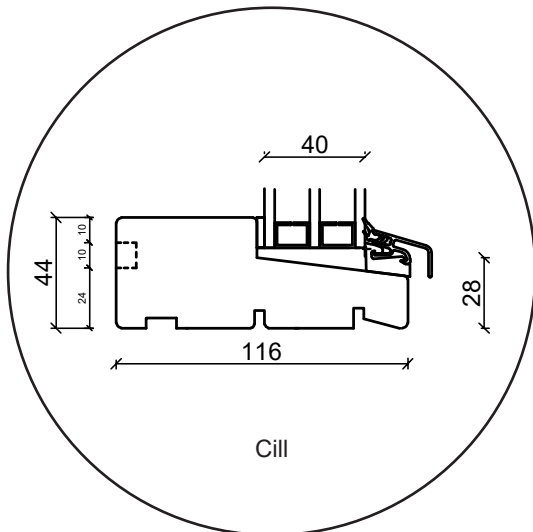

Technical drawings

Wood, triple glazing - 116mm Frame depth

SPARWINDOWS

Window

Triple glazing, 116mm frame depth, wood

Patio door, outward-opening

Triple glazing, 116mm frame depth, wood

French door, outward-opening

Triple glazing, 116mm frame depth, wood

Front door, inward-opening

Triple glazing, 116mm frame depth, wood

Fixed window

Triple glazing, 116mm frame depth, wood

Conservatory window

Triple glazing, 116mm frame depth, wood

Panelled door, inward-opening

Triple glazing, 116mm frame depth, wood