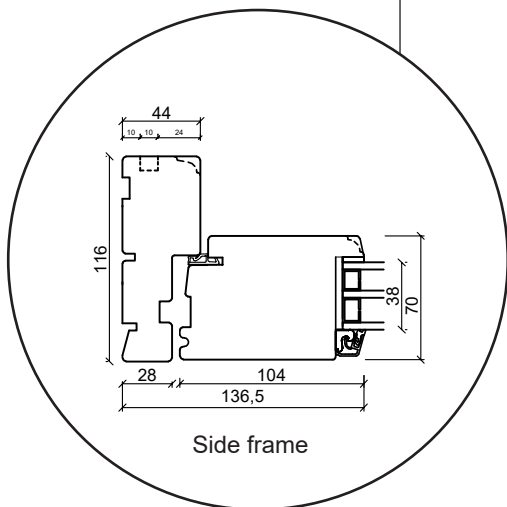

Technical drawings

Wood, triple glazing - 116mm Frame depth

SPARWINDOWS

Window

Triple glazing, 116mm frame depth, wood

Patio door, outward-opening

Triple glazing, 116mm frame depth, wood

French door, outward-opening

Triple glazing, 116mm frame depth, wood

Front door, inward-opening

Triple glazing, 116mm frame depth, wood

Fixed window

Triple glazing, 116mm frame depth, wood

Conservatory window

Triple glazing, 116mm frame depth, wood

Panelled door, inward-opening

Triple glazing, 116mm frame depth, wood