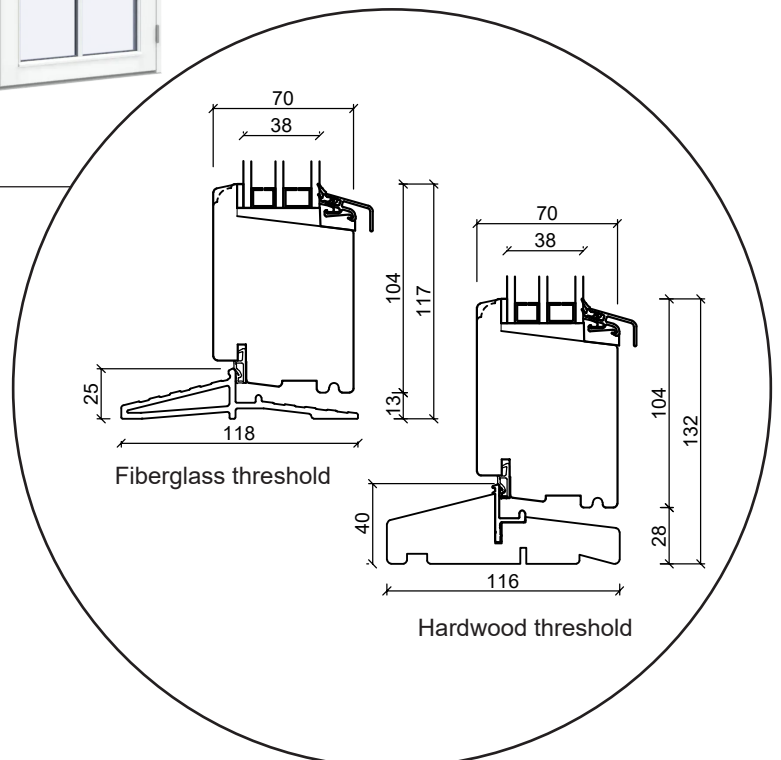

Technical drawings

Wood, triple glazing - 116mm Frame depth

SPARWINDOWS

Window

Triple glazing, 116mm frame depth, wood

Patio door, outward-opening

Triple glazing, 116mm frame depth, wood

French door, outward-opening

Triple glazing, 116mm frame depth, wood

Front door, inward-opening

Triple glazing, 116mm frame depth, wood

Fixed window

Triple glazing, 116mm frame depth, wood

Conservatory window

Triple glazing, 116mm frame depth, wood

Panelled door, inward-opening

Triple glazing, 116mm frame depth, wood