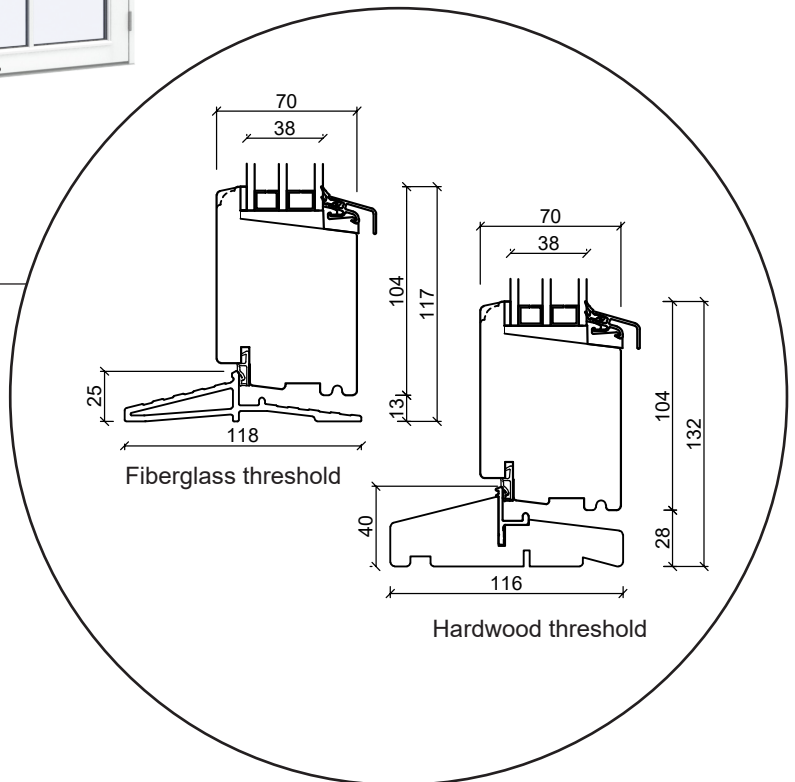

Technical drawings

Wood, triple glazing - 116mm Frame depth

SPARWINDOWS

Window

Triple glazing, 116mm frame depth, wood

Patio door, outward-opening

Triple glazing, 116mm frame depth, wood

French door, outward-opening

Triple glazing, 116mm frame depth, wood

Front door, inward-opening

Triple glazing, 116mm frame depth, wood

Fixed window

Triple glazing, 116mm frame depth, wood

Conservatory window

Triple glazing, 116mm frame depth, wood

Panelled door, inward-opening

Triple glazing, 116mm frame depth, wood