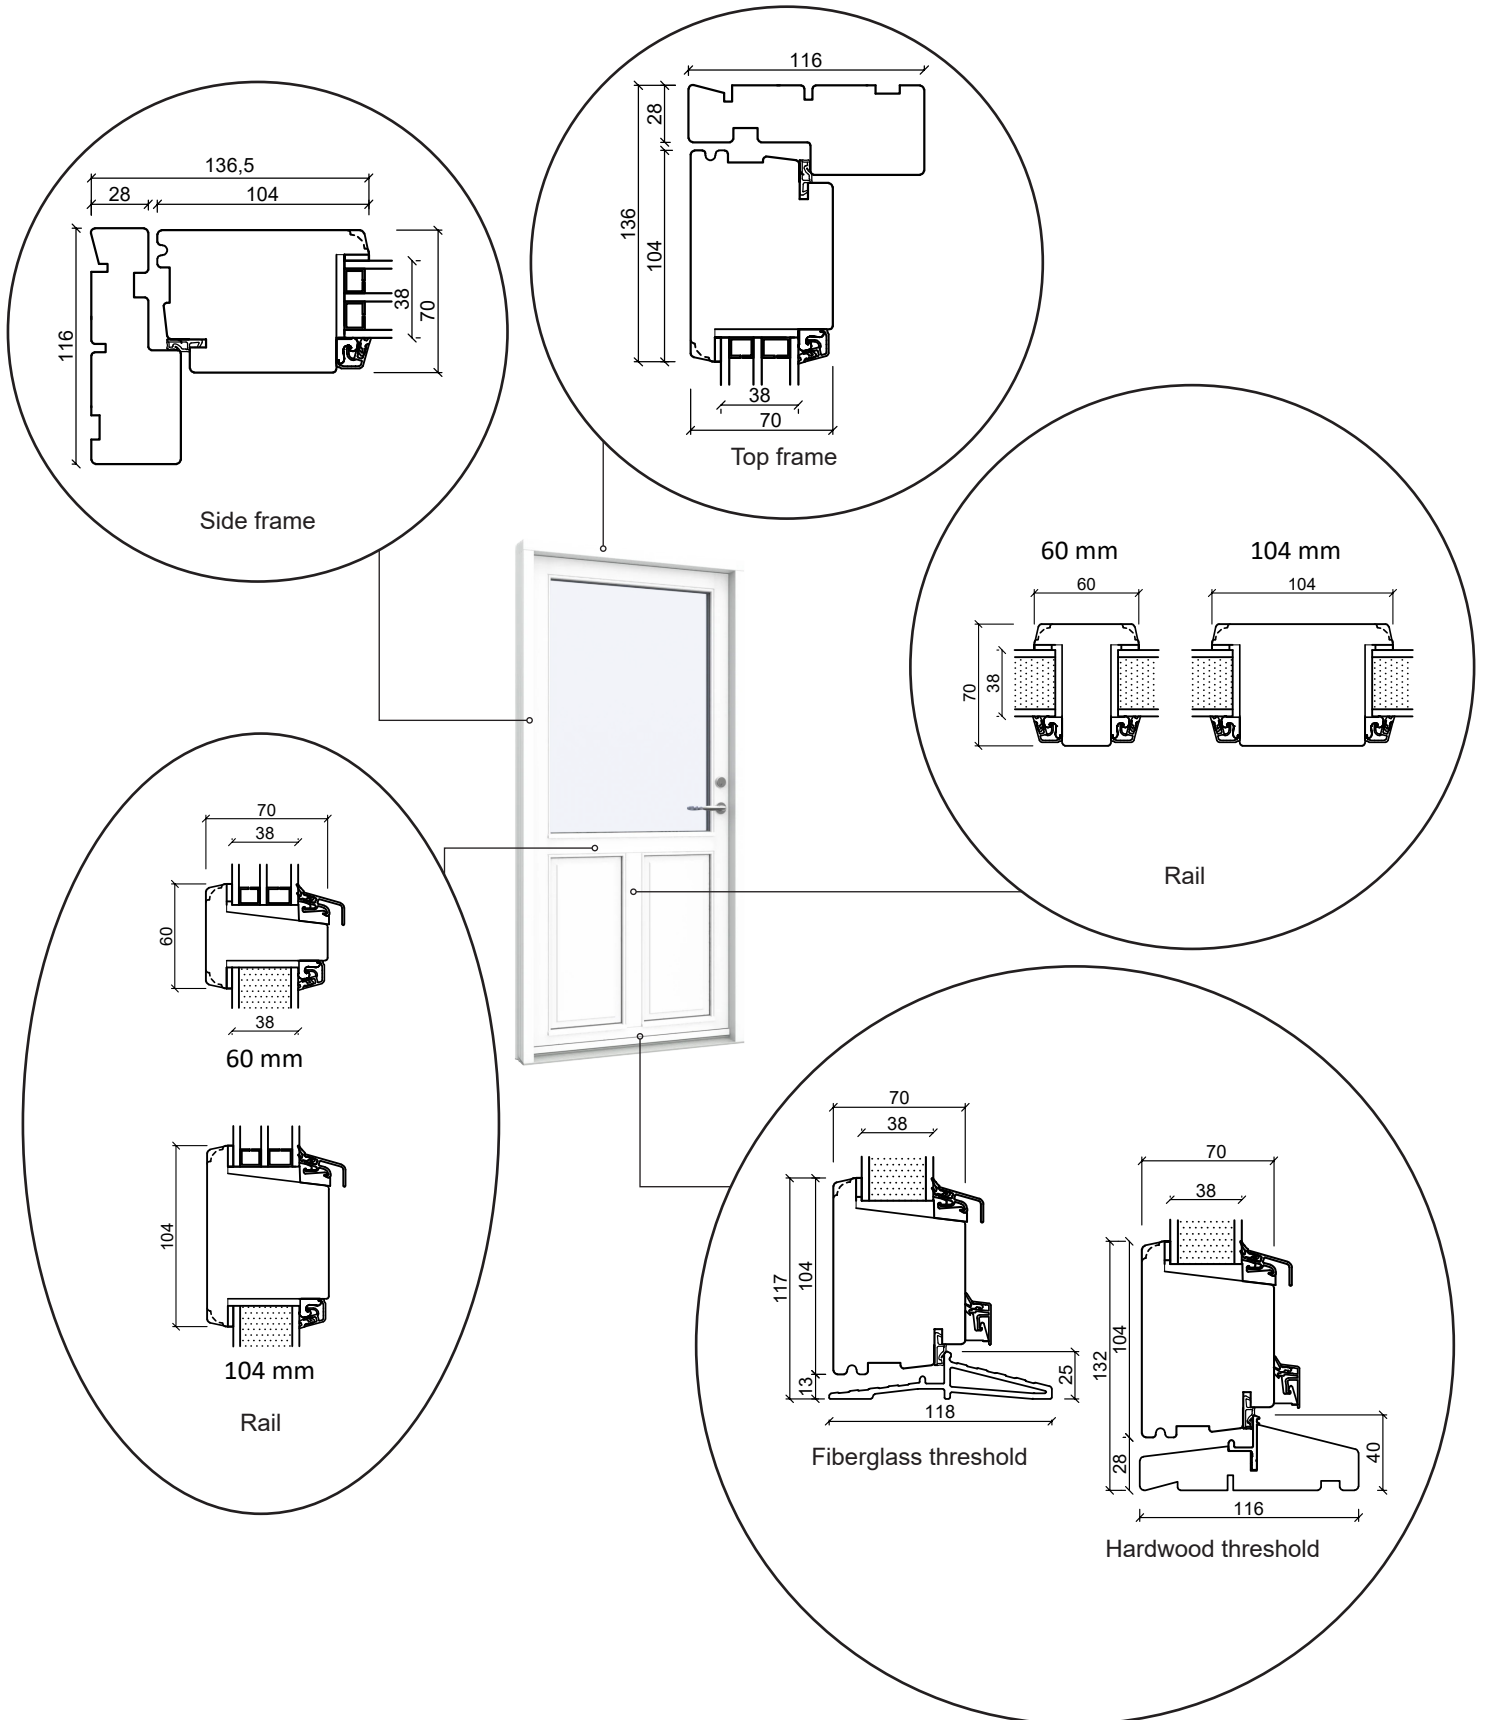

Technical drawings

Wood, triple glazing - 116mm Frame depth

SPARWINDOWS

Window

Triple glazing, 116mm frame depth, wood

Patio door, outward-opening

Triple glazing, 116mm frame depth, wood

French door, outward-opening

Triple glazing, 116mm frame depth, wood

Front door, inward-opening

Triple glazing, 116mm frame depth, wood

Fixed window

Triple glazing, 116mm frame depth, wood

Conservatory window

Triple glazing, 116mm frame depth, wood

Panelled door, inward-opening

Triple glazing, 116mm frame depth, wood