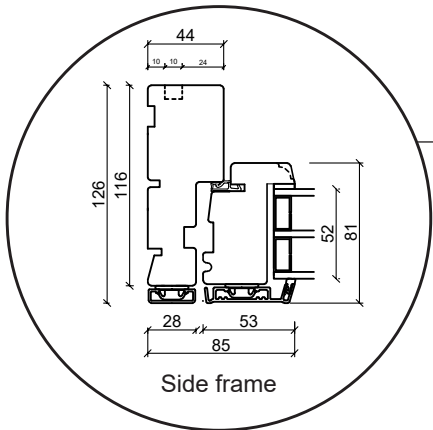

Technical drawings

Alu-clad wood, triple glazing - 116mm Frame depth

SPARWINDOWS

Window

Triple glazing, 116mm frame depth, alu-clad wood

Patio door, outward-opening

Triple glazing, 116mm frame depth, alu-clad wood

French door, outward-opening

Triple glazing, 116mm frame depth, alu-clad wood

Front door, inward-opening

Triple glazing, 116mm frame depth, alu-clad wood

Fixed window

Triple glazing, 116mm frame depth, alu-clad wood

Conservatory window

Triple glazing, 116mm frame depth, alu-clad wood