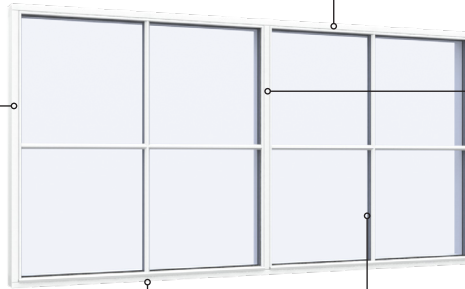

Technical drawings

Alu-clad wood, triple glazing - 116mm Frame depth

SPARWINDOWS

Window

Triple glazing, 116mm frame depth, alu-clad wood

Patio door, outward-opening

Triple glazing, 116mm frame depth, alu-clad wood

French door, outward-opening

Triple glazing, 116mm frame depth, alu-clad wood

Front door, inward-opening

Triple glazing, 116mm frame depth, alu-clad wood

Fixed window

Triple glazing, 116mm frame depth, alu-clad wood

Conservatory window

Triple glazing, 116mm frame depth, alu-clad wood