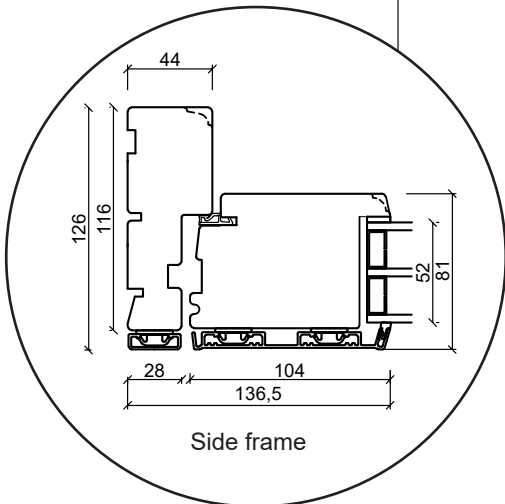

Technical drawings

Alu-clad wood, triple glazing - 116mm Frame depth

SPARWINDOWS

Window

Triple glazing, 116mm frame depth, alu-clad wood

Patio door, outward-opening

Triple glazing, 116mm frame depth, alu-clad wood

French door, outward-opening

Triple glazing, 116mm frame depth, alu-clad wood

Front door, inward-opening

Triple glazing, 116mm frame depth, alu-clad wood

Fixed window

Triple glazing, 116mm frame depth, alu-clad wood

Conservatory window

Triple glazing, 116mm frame depth, alu-clad wood