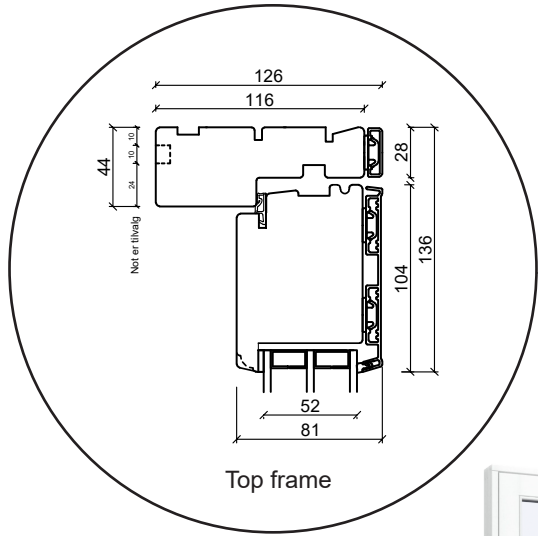

Technical drawings

Alu-clad wood, triple glazing - 116mm Frame depth

SPARWINDOWS

Window

Triple glazing, 116mm frame depth, alu-clad wood

Patio door, outward-opening

Triple glazing, 116mm frame depth, alu-clad wood

French door, outward-opening

Triple glazing, 116mm frame depth, alu-clad wood

Front door, inward-opening

Triple glazing, 116mm frame depth, alu-clad wood

Fixed window

Triple glazing, 116mm frame depth, alu-clad wood

Conservatory window

Triple glazing, 116mm frame depth, alu-clad wood