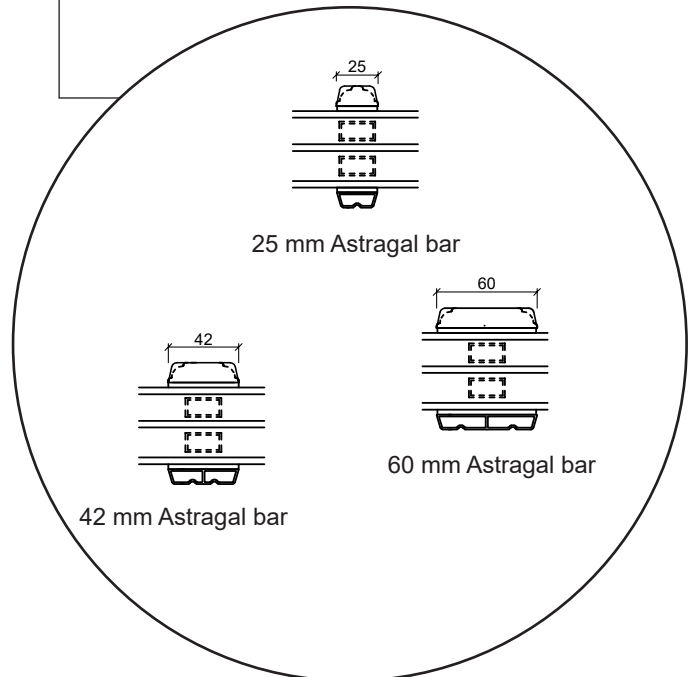

Technical drawings

Alu-clad wood, triple glazing - 116mm Frame depth

SPARWINDOWS

Window

Triple glazing, 116mm frame depth, alu-clad wood

Patio door, outward-opening

Triple glazing, 116mm frame depth, alu-clad wood

French door, outward-opening

Triple glazing, 116mm frame depth, alu-clad wood

Front door, inward-opening

Triple glazing, 116mm frame depth, alu-clad wood

Fixed window

Triple glazing, 116mm frame depth, alu-clad wood

Conservatory window

Triple glazing, 116mm frame depth, alu-clad wood