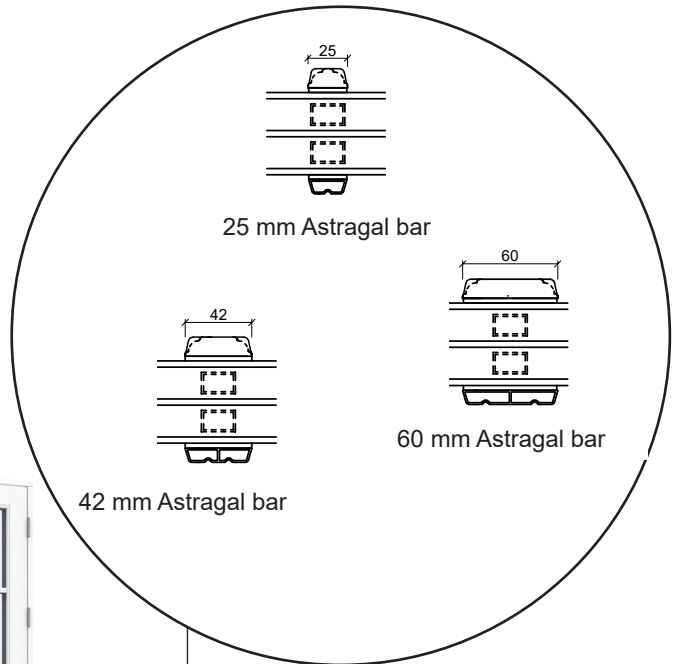

Technical drawings

Alu-clad wood, triple glazing - 116mm Frame depth

SPARWINDOWS

Window

Triple glazing, 116mm frame depth, alu-clad wood

Patio door, outward-opening

Triple glazing, 116mm frame depth, alu-clad wood

French door, outward-opening

Triple glazing, 116mm frame depth, alu-clad wood

Front door, inward-opening

Triple glazing, 116mm frame depth, alu-clad wood

Fixed window

Triple glazing, 116mm frame depth, alu-clad wood

Conservatory window

Triple glazing, 116mm frame depth, alu-clad wood