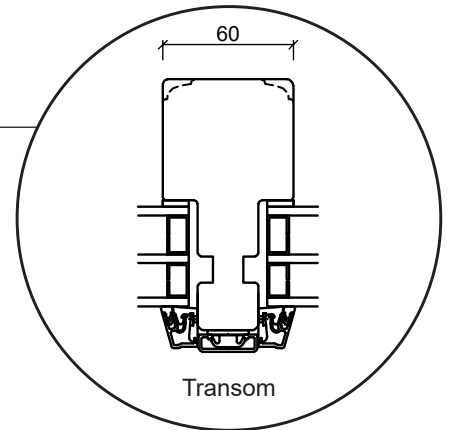

Technical drawings

Alu-clad wood, triple glazing - 116mm Frame depth

SPARWINDOWS

Window

Triple glazing, 116mm frame depth, alu-clad wood

Patio door, outward-opening

Triple glazing, 116mm frame depth, alu-clad wood

French door, outward-opening

Triple glazing, 116mm frame depth, alu-clad wood

Front door, inward-opening

Triple glazing, 116mm frame depth, alu-clad wood

Fixed window

Triple glazing, 116mm frame depth, alu-clad wood

Conservatory window

Triple glazing, 116mm frame depth, alu-clad wood