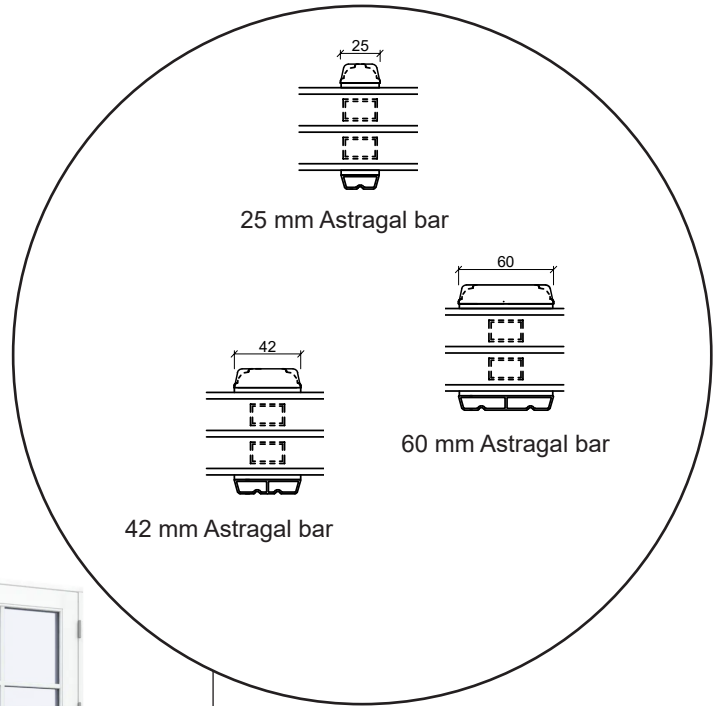

Technical drawings

Alu-clad wood, triple glazing - 116mm Frame depth

SPARWINDOWS

Window

Triple glazing, 116mm frame depth, alu-clad wood

Patio door, outward-opening

Triple glazing, 116mm frame depth, alu-clad wood

French door, outward-opening

Triple glazing, 116mm frame depth, alu-clad wood

Front door, inward-opening

Triple glazing, 116mm frame depth, alu-clad wood

Fixed window

Triple glazing, 116mm frame depth, alu-clad wood

Conservatory window

Triple glazing, 116mm frame depth, alu-clad wood