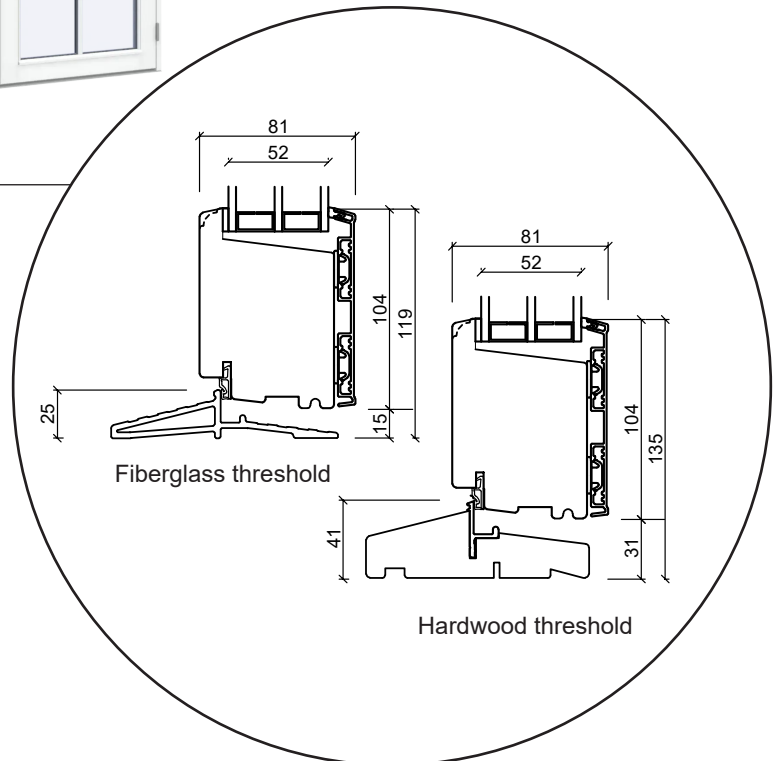

Technical drawings

Alu-clad wood, triple glazing - 116mm Frame depth

SPARWINDOWS

Window

Triple glazing, 116mm frame depth, alu-clad wood

Patio door, outward-opening

Triple glazing, 116mm frame depth, alu-clad wood

French door, outward-opening

Triple glazing, 116mm frame depth, alu-clad wood

Front door, inward-opening

Triple glazing, 116mm frame depth, alu-clad wood

Fixed window

Triple glazing, 116mm frame depth, alu-clad wood

Conservatory window

Triple glazing, 116mm frame depth, alu-clad wood