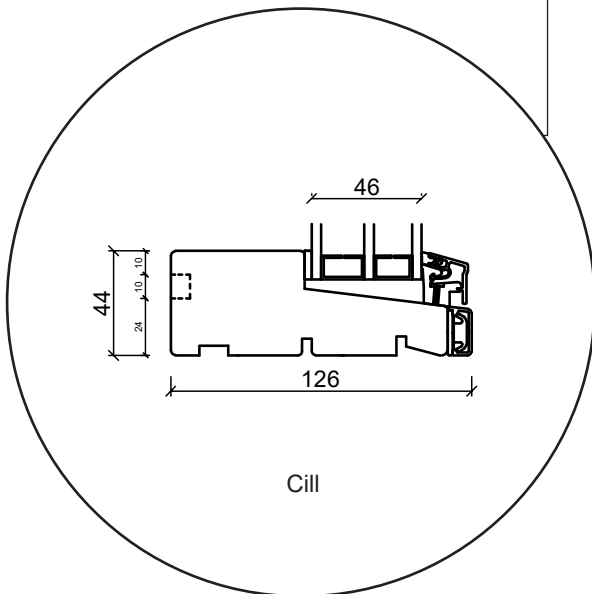

Technical drawings

Alu-clad wood, triple glazing - 116mm Frame depth

SPARWINDOWS

Window

Triple glazing, 116mm frame depth, alu-clad wood

Patio door, outward-opening

Triple glazing, 116mm frame depth, alu-clad wood

French door, outward-opening

Triple glazing, 116mm frame depth, alu-clad wood

Front door, inward-opening

Triple glazing, 116mm frame depth, alu-clad wood

Fixed window

Triple glazing, 116mm frame depth, alu-clad wood

Conservatory window

Triple glazing, 116mm frame depth, alu-clad wood