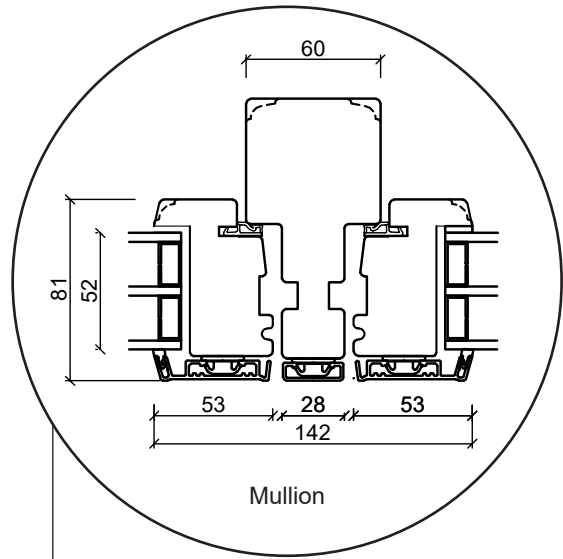

Technical drawings

Alu-clad wood, triple glazing - 116mm Frame depth

SPARWINDOWS

Window

Triple glazing, 116mm frame depth, alu-clad wood

Patio door, outward-opening

Triple glazing, 116mm frame depth, alu-clad wood

French door, outward-opening

Triple glazing, 116mm frame depth, alu-clad wood

Front door, inward-opening

Triple glazing, 116mm frame depth, alu-clad wood

Fixed window

Triple glazing, 116mm frame depth, alu-clad wood

Conservatory window

Triple glazing, 116mm frame depth, alu-clad wood