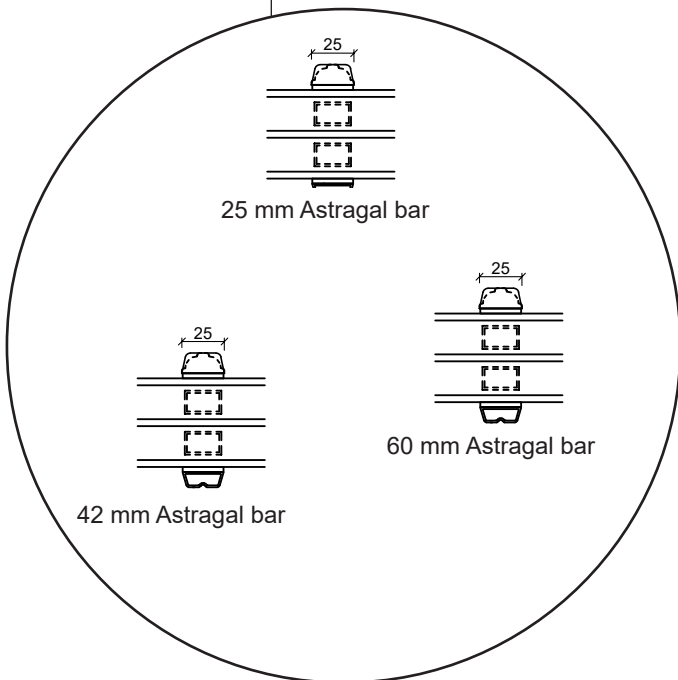

Technical drawings

Alu-clad wood, triple glazing - 116mm Frame depth

SPARWINDOWS

Window

Triple glazing, 116mm frame depth, alu-clad wood

Patio door, outward-opening

Triple glazing, 116mm frame depth, alu-clad wood

French door, outward-opening

Triple glazing, 116mm frame depth, alu-clad wood

Front door, inward-opening

Triple glazing, 116mm frame depth, alu-clad wood

Fixed window

Triple glazing, 116mm frame depth, alu-clad wood

Conservatory window

Triple glazing, 116mm frame depth, alu-clad wood