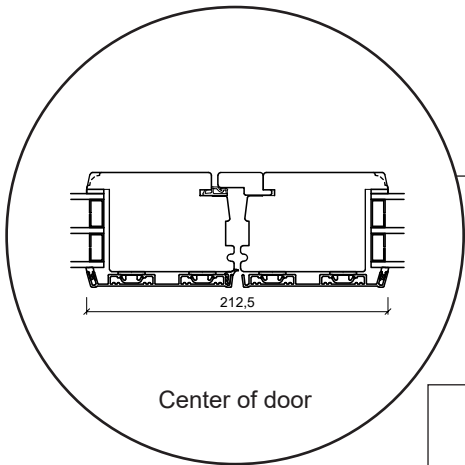

Technical drawings

Alu-clad wood, triple glazing - 116mm Frame depth

SPARWINDOWS

Window

Triple glazing, 116mm frame depth, alu-clad wood

Patio door, outward-opening

Triple glazing, 116mm frame depth, alu-clad wood

French door, outward-opening

Triple glazing, 116mm frame depth, alu-clad wood

Front door, inward-opening

Triple glazing, 116mm frame depth, alu-clad wood

Fixed window

Triple glazing, 116mm frame depth, alu-clad wood

Conservatory window

Triple glazing, 116mm frame depth, alu-clad wood