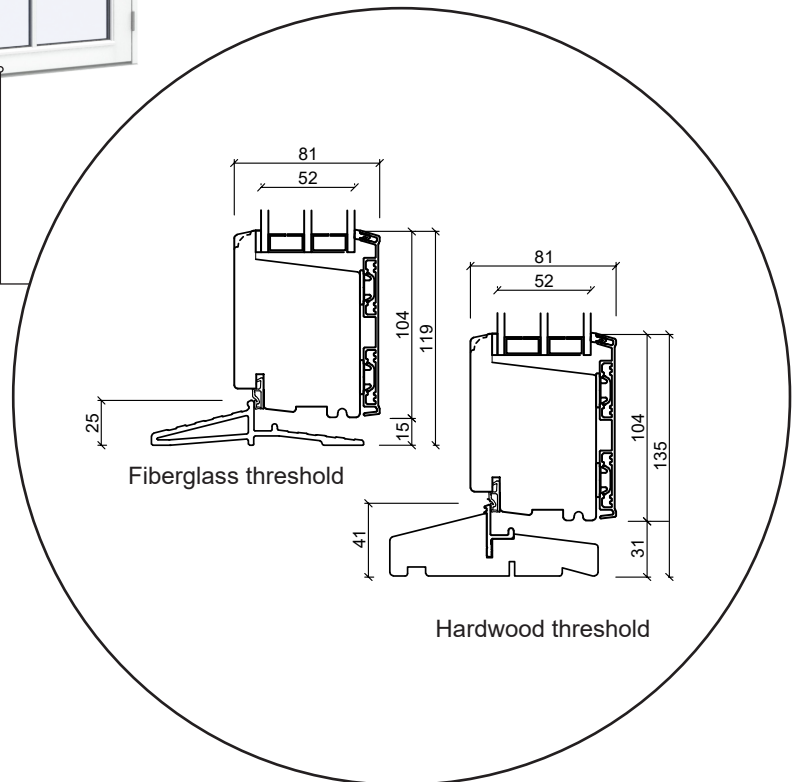

Technical drawings

Alu-clad wood, triple glazing - 116mm Frame depth

SPARWINDOWS

Window

Triple glazing, 116mm frame depth, alu-clad wood

Patio door, outward-opening

Triple glazing, 116mm frame depth, alu-clad wood

French door, outward-opening

Triple glazing, 116mm frame depth, alu-clad wood

Front door, inward-opening

Triple glazing, 116mm frame depth, alu-clad wood

Fixed window

Triple glazing, 116mm frame depth, alu-clad wood

Conservatory window

Triple glazing, 116mm frame depth, alu-clad wood