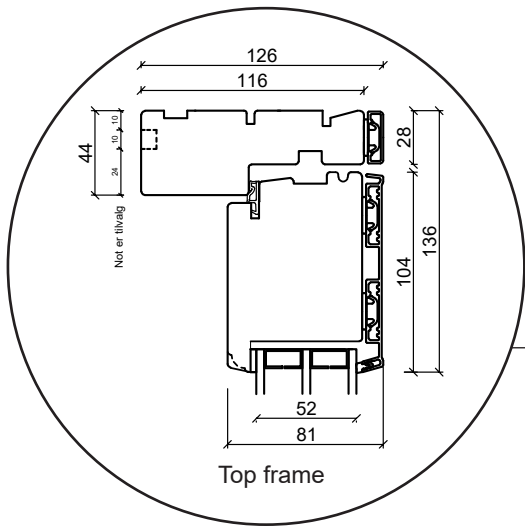

Technical drawings

Alu-clad wood, triple glazing - 116mm Frame depth

SPARWINDOWS

Window

Triple glazing, 116mm frame depth, alu-clad wood

Patio door, outward-opening

Triple glazing, 116mm frame depth, alu-clad wood

French door, outward-opening

Triple glazing, 116mm frame depth, alu-clad wood

Front door, inward-opening

Triple glazing, 116mm frame depth, alu-clad wood

Fixed window

Triple glazing, 116mm frame depth, alu-clad wood

Conservatory window

Triple glazing, 116mm frame depth, alu-clad wood