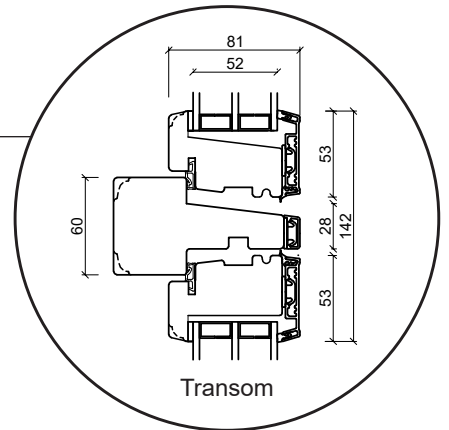

Technical drawings

Alu-clad wood, triple glazing - 116mm Frame depth

SPARWINDOWS

Window

Triple glazing, 116mm frame depth, alu-clad wood

Patio door, outward-opening

Triple glazing, 116mm frame depth, alu-clad wood

French door, outward-opening

Triple glazing, 116mm frame depth, alu-clad wood

Front door, inward-opening

Triple glazing, 116mm frame depth, alu-clad wood

Fixed window

Triple glazing, 116mm frame depth, alu-clad wood

Conservatory window

Triple glazing, 116mm frame depth, alu-clad wood