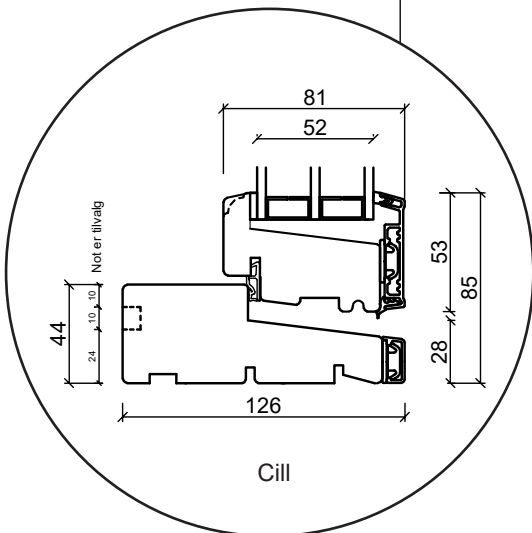

Technical drawings

Alu-clad wood, triple glazing - 116mm Frame depth

SPARWINDOWS

Window

Triple glazing, 116mm frame depth, alu-clad wood

Patio door, outward-opening

Triple glazing, 116mm frame depth, alu-clad wood

French door, outward-opening

Triple glazing, 116mm frame depth, alu-clad wood

Front door, inward-opening

Triple glazing, 116mm frame depth, alu-clad wood

Fixed window

Triple glazing, 116mm frame depth, alu-clad wood

Conservatory window

Triple glazing, 116mm frame depth, alu-clad wood