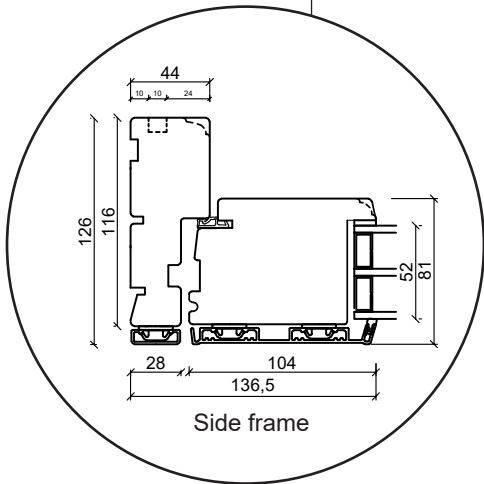

Technical drawings

Alu-clad wood, triple glazing - 116mm Frame depth

SPARWINDOWS

Window

Triple glazing, 116mm frame depth, alu-clad wood

Patio door, outward-opening

Triple glazing, 116mm frame depth, alu-clad wood

French door, outward-opening

Triple glazing, 116mm frame depth, alu-clad wood

Front door, inward-opening

Triple glazing, 116mm frame depth, alu-clad wood

Fixed window

Triple glazing, 116mm frame depth, alu-clad wood

Conservatory window

Triple glazing, 116mm frame depth, alu-clad wood