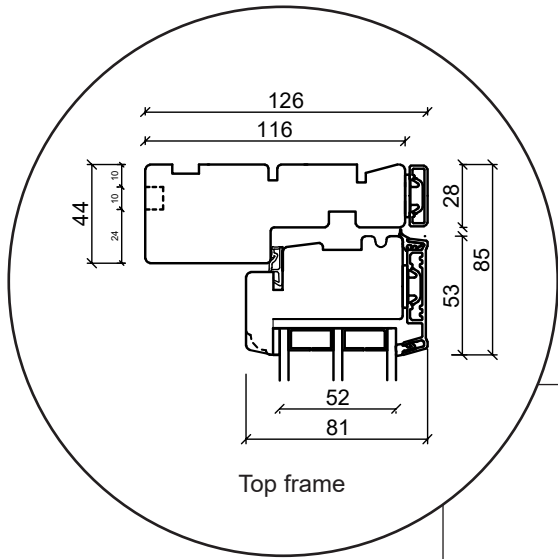

Technical drawings

Alu-clad wood, triple glazing - 116mm Frame depth

SPARWINDOWS

Window

Triple glazing, 116mm frame depth, alu-clad wood

Patio door, outward-opening

Triple glazing, 116mm frame depth, alu-clad wood

French door, outward-opening

Triple glazing, 116mm frame depth, alu-clad wood

Front door, inward-opening

Triple glazing, 116mm frame depth, alu-clad wood

Fixed window

Triple glazing, 116mm frame depth, alu-clad wood

Conservatory window

Triple glazing, 116mm frame depth, alu-clad wood