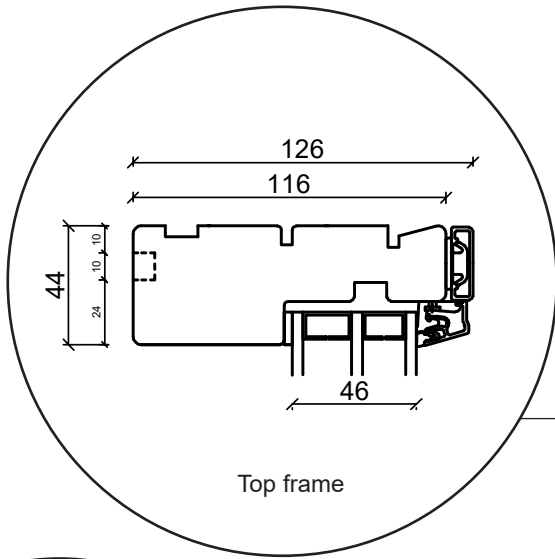

Technical drawings

Alu-clad wood, triple glazing - 116mm Frame depth

SPARWINDOWS

Window

Triple glazing, 116mm frame depth, alu-clad wood

Patio door, outward-opening

Triple glazing, 116mm frame depth, alu-clad wood

French door, outward-opening

Triple glazing, 116mm frame depth, alu-clad wood

Front door, inward-opening

Triple glazing, 116mm frame depth, alu-clad wood

Fixed window

Triple glazing, 116mm frame depth, alu-clad wood

Conservatory window

Triple glazing, 116mm frame depth, alu-clad wood