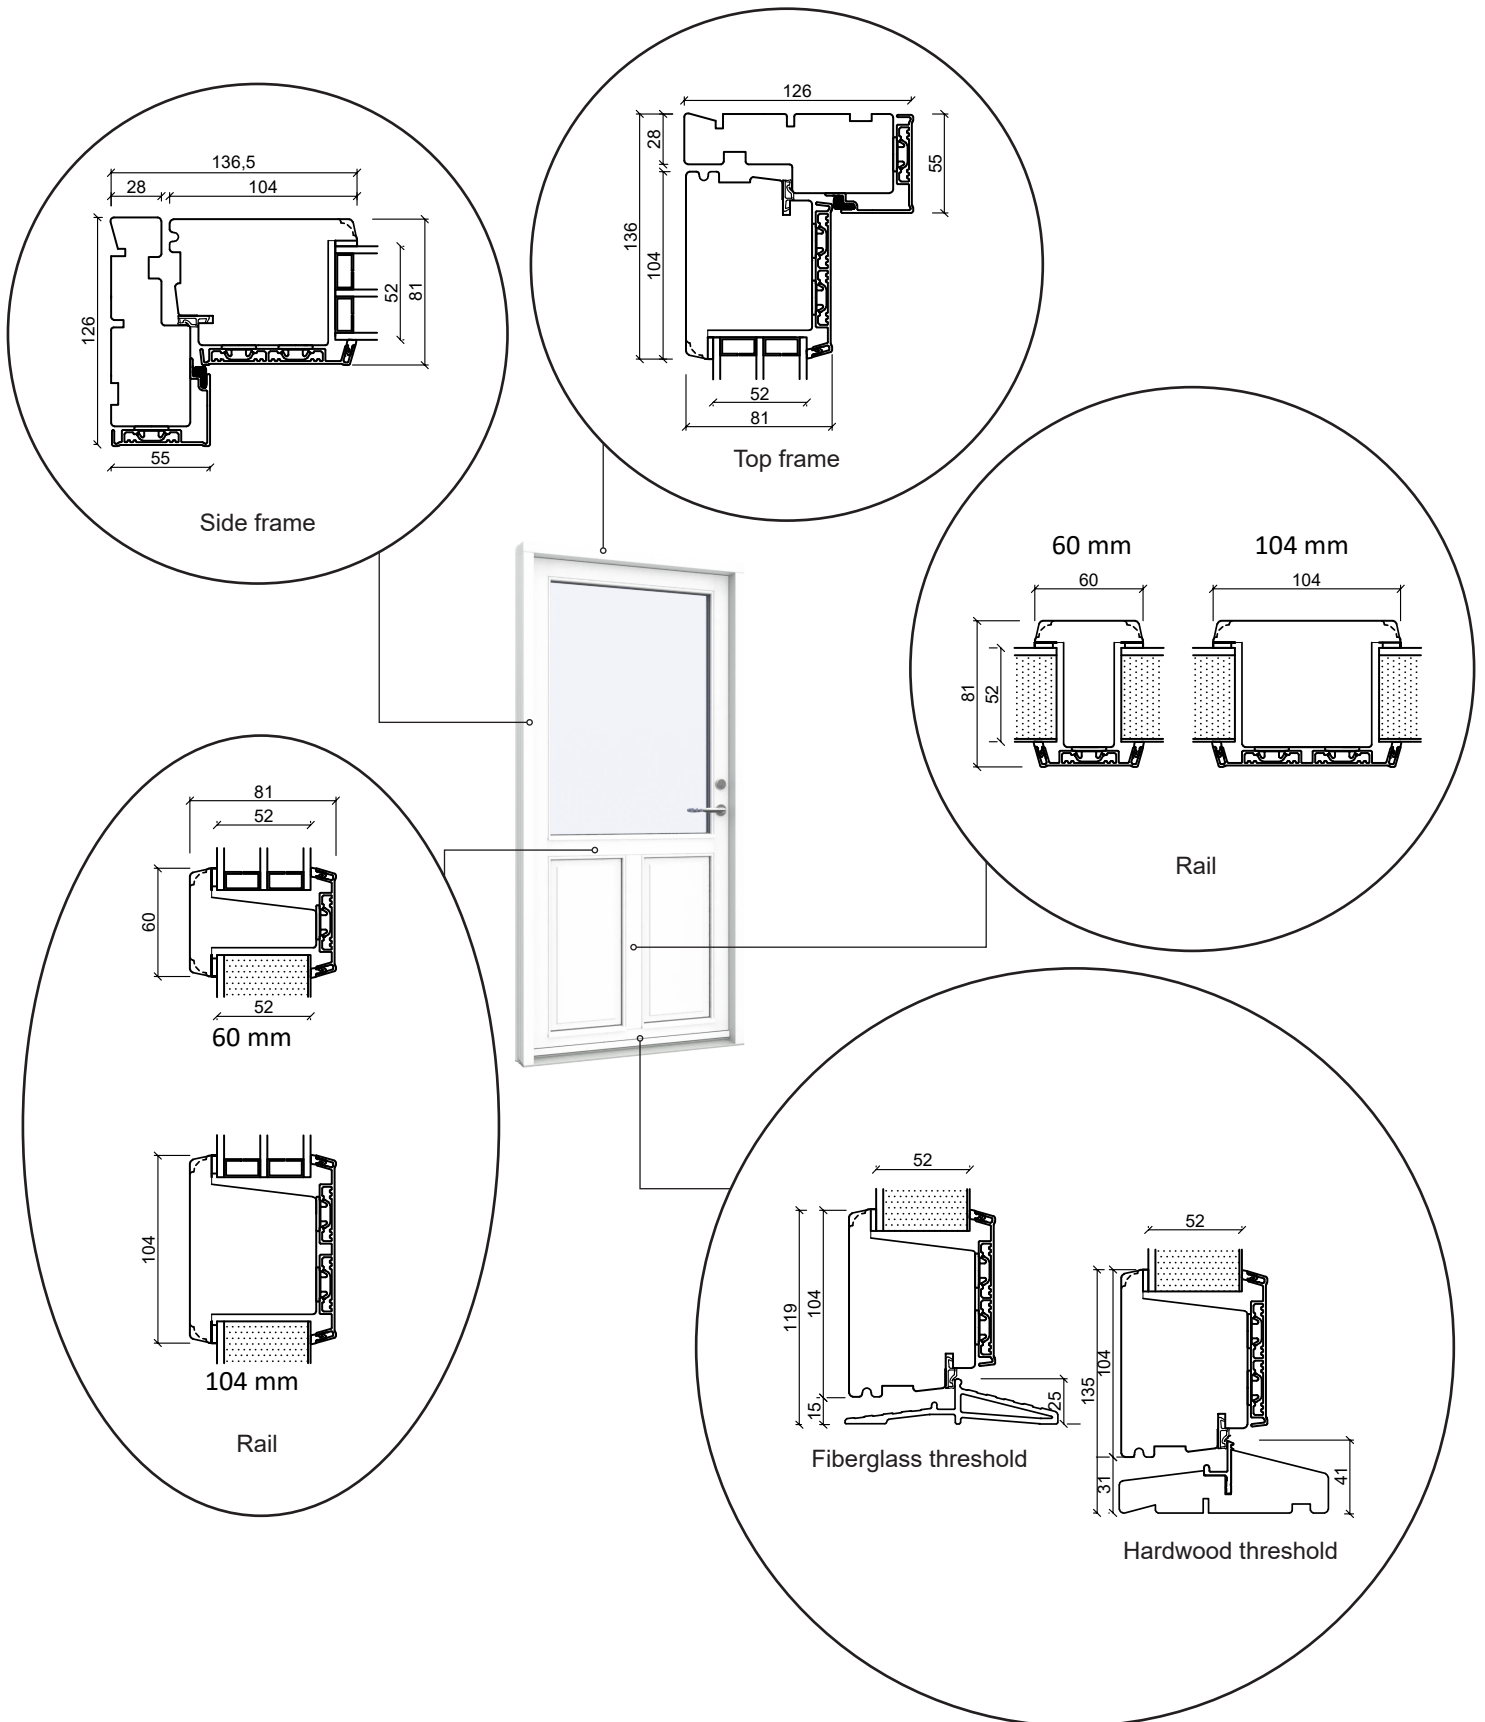

Technical drawings

Alu-clad wood, triple glazing - 116mm Frame depth

SPARWINDOWS

Window

Triple glazing, 116mm frame depth, alu-clad wood

Patio door, outward-opening

Triple glazing, 116mm frame depth, alu-clad wood

French door, outward-opening

Triple glazing, 116mm frame depth, alu-clad wood

Front door, inward-opening

Triple glazing, 116mm frame depth, alu-clad wood

Fixed window

Triple glazing, 116mm frame depth, alu-clad wood

Conservatory window

Triple glazing, 116mm frame depth, alu-clad wood