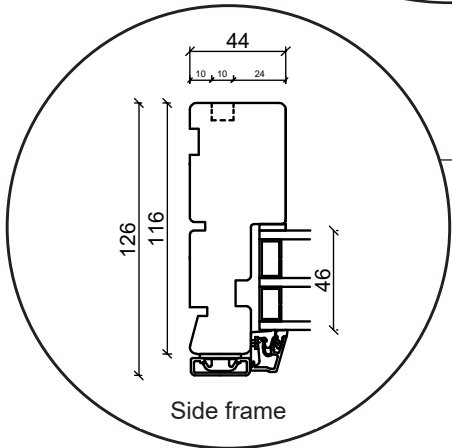

Technical drawings

Alu-clad wood, triple glazing - 116mm Frame depth

SPARWINDOWS

Window

Triple glazing, 116mm frame depth, alu-clad wood

Patio door, outward-opening

Triple glazing, 116mm frame depth, alu-clad wood

French door, outward-opening

Triple glazing, 116mm frame depth, alu-clad wood

Front door, inward-opening

Triple glazing, 116mm frame depth, alu-clad wood

Fixed window

Triple glazing, 116mm frame depth, alu-clad wood

Conservatory window

Triple glazing, 116mm frame depth, alu-clad wood