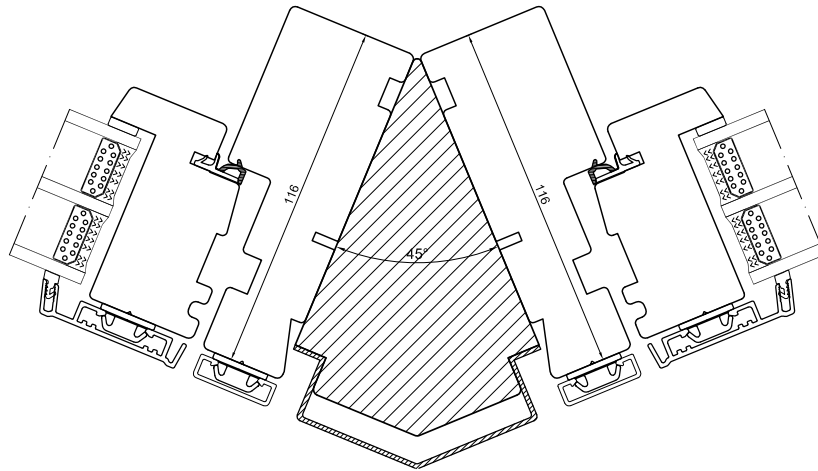

Technical drawings

Wood & Alu-clad wood, posts in 45/90/180 degree,
for products with 116 mm frame-depth

SPARWINDOWS

Posts in 45/90/180 degree, wood

0178 473 0790

info@sparwindows.co.uk

SPARWINDOWS

Posts in 45/90/180 degree, Alu-clad wood