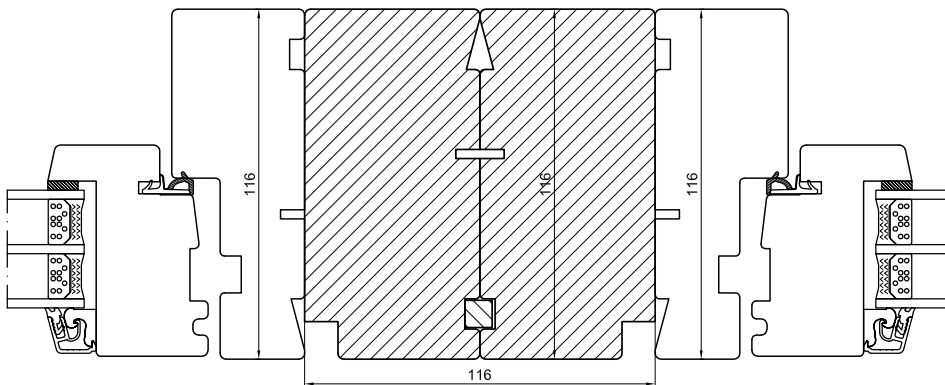

Technical drawings

Wood & Alu-clad wood, posts in 45/90/180 degree,
for products with 116 mm frame-depth

SPARWINDOWS

Posts in 45/90/180 degree, wood

0178 473 0790

info@sparwindows.co.uk

SPARWINDOWS

Posts in 45/90/180 degree, Alu-clad wood