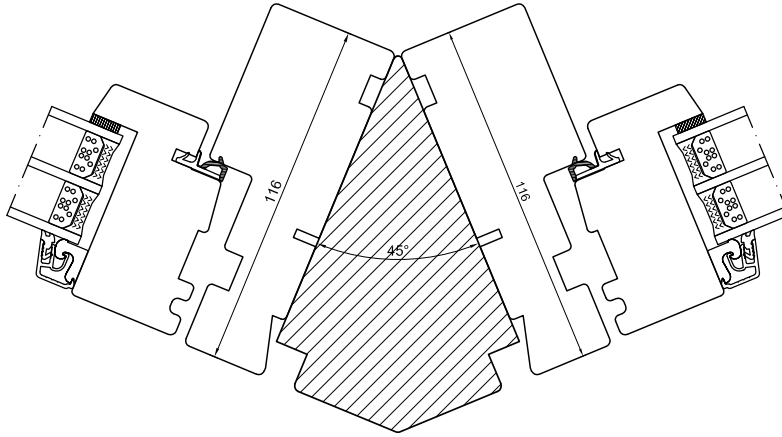

Technical drawings

Wood & Alu-clad wood, posts in 45/90/180 degree,
for products with 116 mm frame-depth

SPARWINDOWS

Posts in 45/90/180 degree, wood

0178 473 0790

info@sparwindows.co.uk

SPARWINDOWS

Posts in 45/90/180 degree, Alu-clad wood