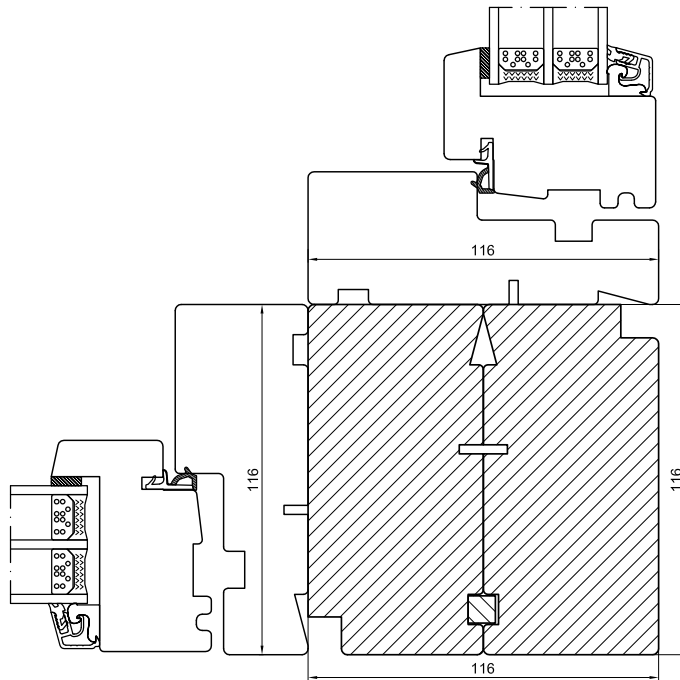

Technical drawings

Wood & Alu-clad wood, posts in 45/90/180 degree,
for products with 116 mm frame-depth

SPARWINDOWS

Posts in 45/90/180 degree, wood

0178 473 0790

info@sparwindows.co.uk

SPARWINDOWS

Posts in 45/90/180 degree, Alu-clad wood