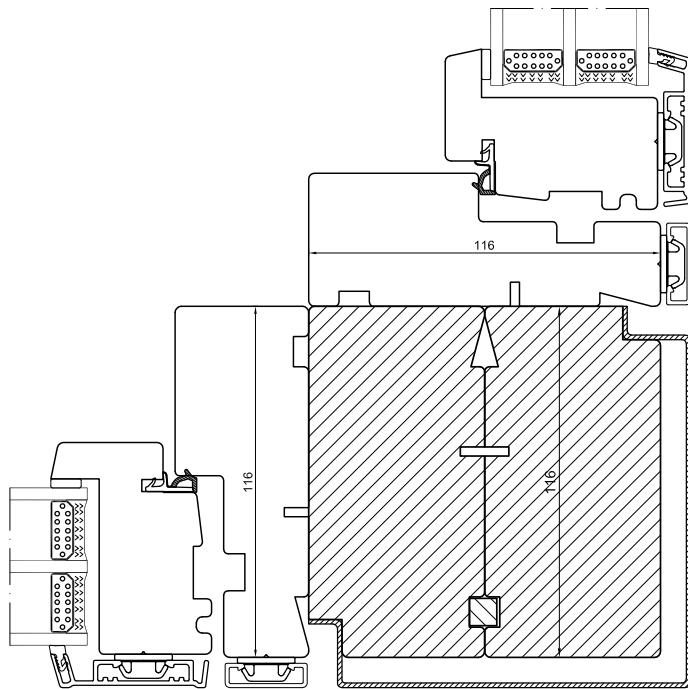

Technical drawings

Wood & Alu-clad wood, posts in 45/90/180 degree,
for products with 116 mm frame-depth

SPARWINDOWS

Posts in 45/90/180 degree, wood

0178 473 0790

info@sparwindows.co.uk

SPARWINDOWS

Posts in 45/90/180 degree, Alu-clad wood