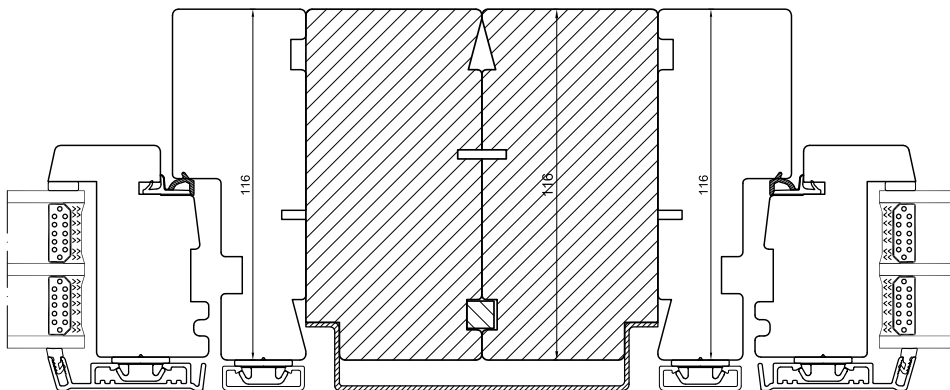

Technical drawings

Wood & Alu-clad wood, posts in 45/90/180 degree,
for products with 116 mm frame-depth

SPARWINDOWS

Posts in 45/90/180 degree, wood

0178 473 0790

info@sparwindows.co.uk

SPARWINDOWS

Posts in 45/90/180 degree, Alu-clad wood