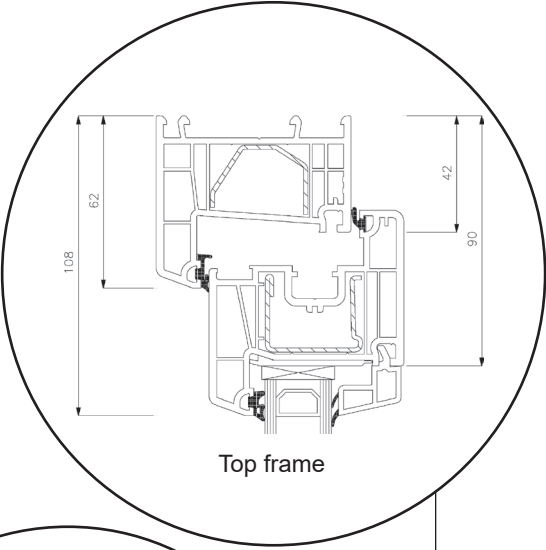

Technical Drawings

uPVC, double glazing, 70 mm frame depth

SPARWINDOWS

Tilt & turn window, inward opening

Double glazing, 70 mm frame depth, uPVC

Tilt & turn balcony door, inward opening

Double glazing, 70 mm frame depth, uPVC

Front door, inward opening

Double glazing, 70 mm frame depth, uPVC

Top frame

Georgian bar 18 mm

Georgian bar 26 mm

Georgian bar 45 mm

Side frame

Aluminium threshold

Patio door, inward opening

Double glazing, 70 mm frame depth, uPVC

Patio door, outward opening

Double glazing, 70 mm frame depth, uPVC

Top frame

Georgian bar 18 mm

Georgian bar 26 mm

Georgian bar 45 mm

Side frame

Aluminium threshold