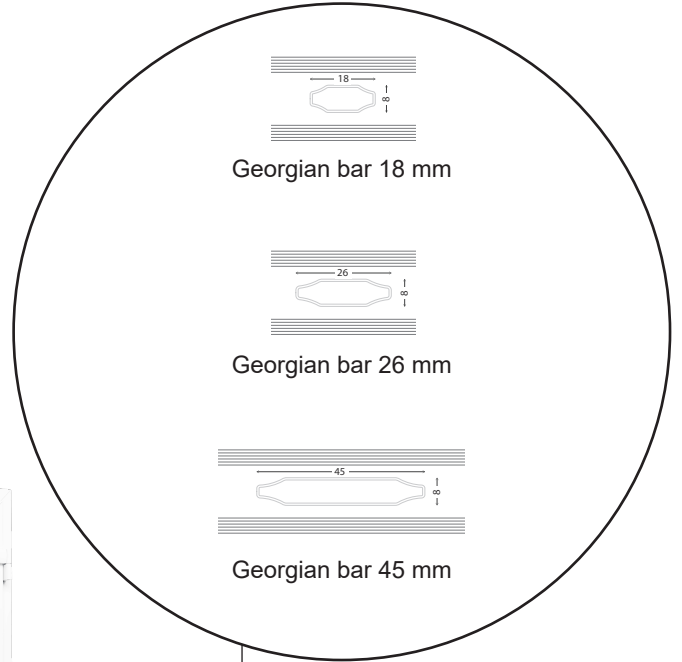

Technical Drawings

uPVC, double glazing, 70 mm frame depth

SPARWINDOWS

Tilt & turn window, inward opening

Double glazing, 70 mm frame depth, uPVC

Tilt & turn balcony door, inward opening

Double glazing, 70 mm frame depth, uPVC

Front door, inward opening

Double glazing, 70 mm frame depth, uPVC

Top frame

Georgian bar 18 mm

Georgian bar 26 mm

Georgian bar 45 mm

Side frame

Aluminium threshold

Patio door, inward opening

Double glazing, 70 mm frame depth, uPVC

Patio door, outward opening

Double glazing, 70 mm frame depth, uPVC

Top frame

Georgian bar 18 mm

Georgian bar 26 mm

Georgian bar 45 mm

Side frame

Aluminium threshold