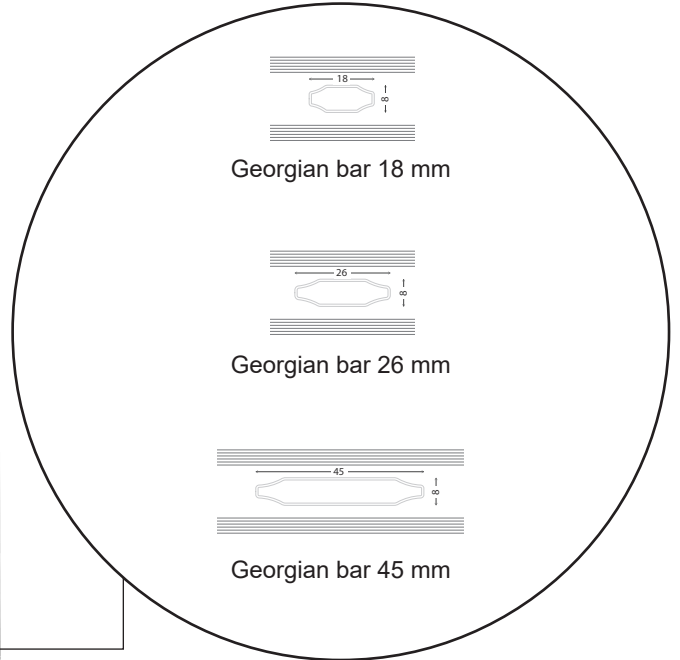

Technical Drawings

uPVC, double glazing, 70 mm frame depth

SPARWINDOWS

Tilt & turn window, inward opening

Double glazing, 70 mm frame depth, uPVC

Tilt & turn balcony door, inward opening

Double glazing, 70 mm frame depth, uPVC

Front door, inward opening

Double glazing, 70 mm frame depth, uPVC

Top frame

Georgian bar 18 mm

Georgian bar 26 mm

Georgian bar 45 mm

Side frame

Aluminium threshold

Patio door, inward opening

Double glazing, 70 mm frame depth, uPVC

Patio door, outward opening

Double glazing, 70 mm frame depth, uPVC

Top frame

Georgian bar 18 mm

Georgian bar 26 mm

Georgian bar 45 mm

Side frame

Aluminium threshold