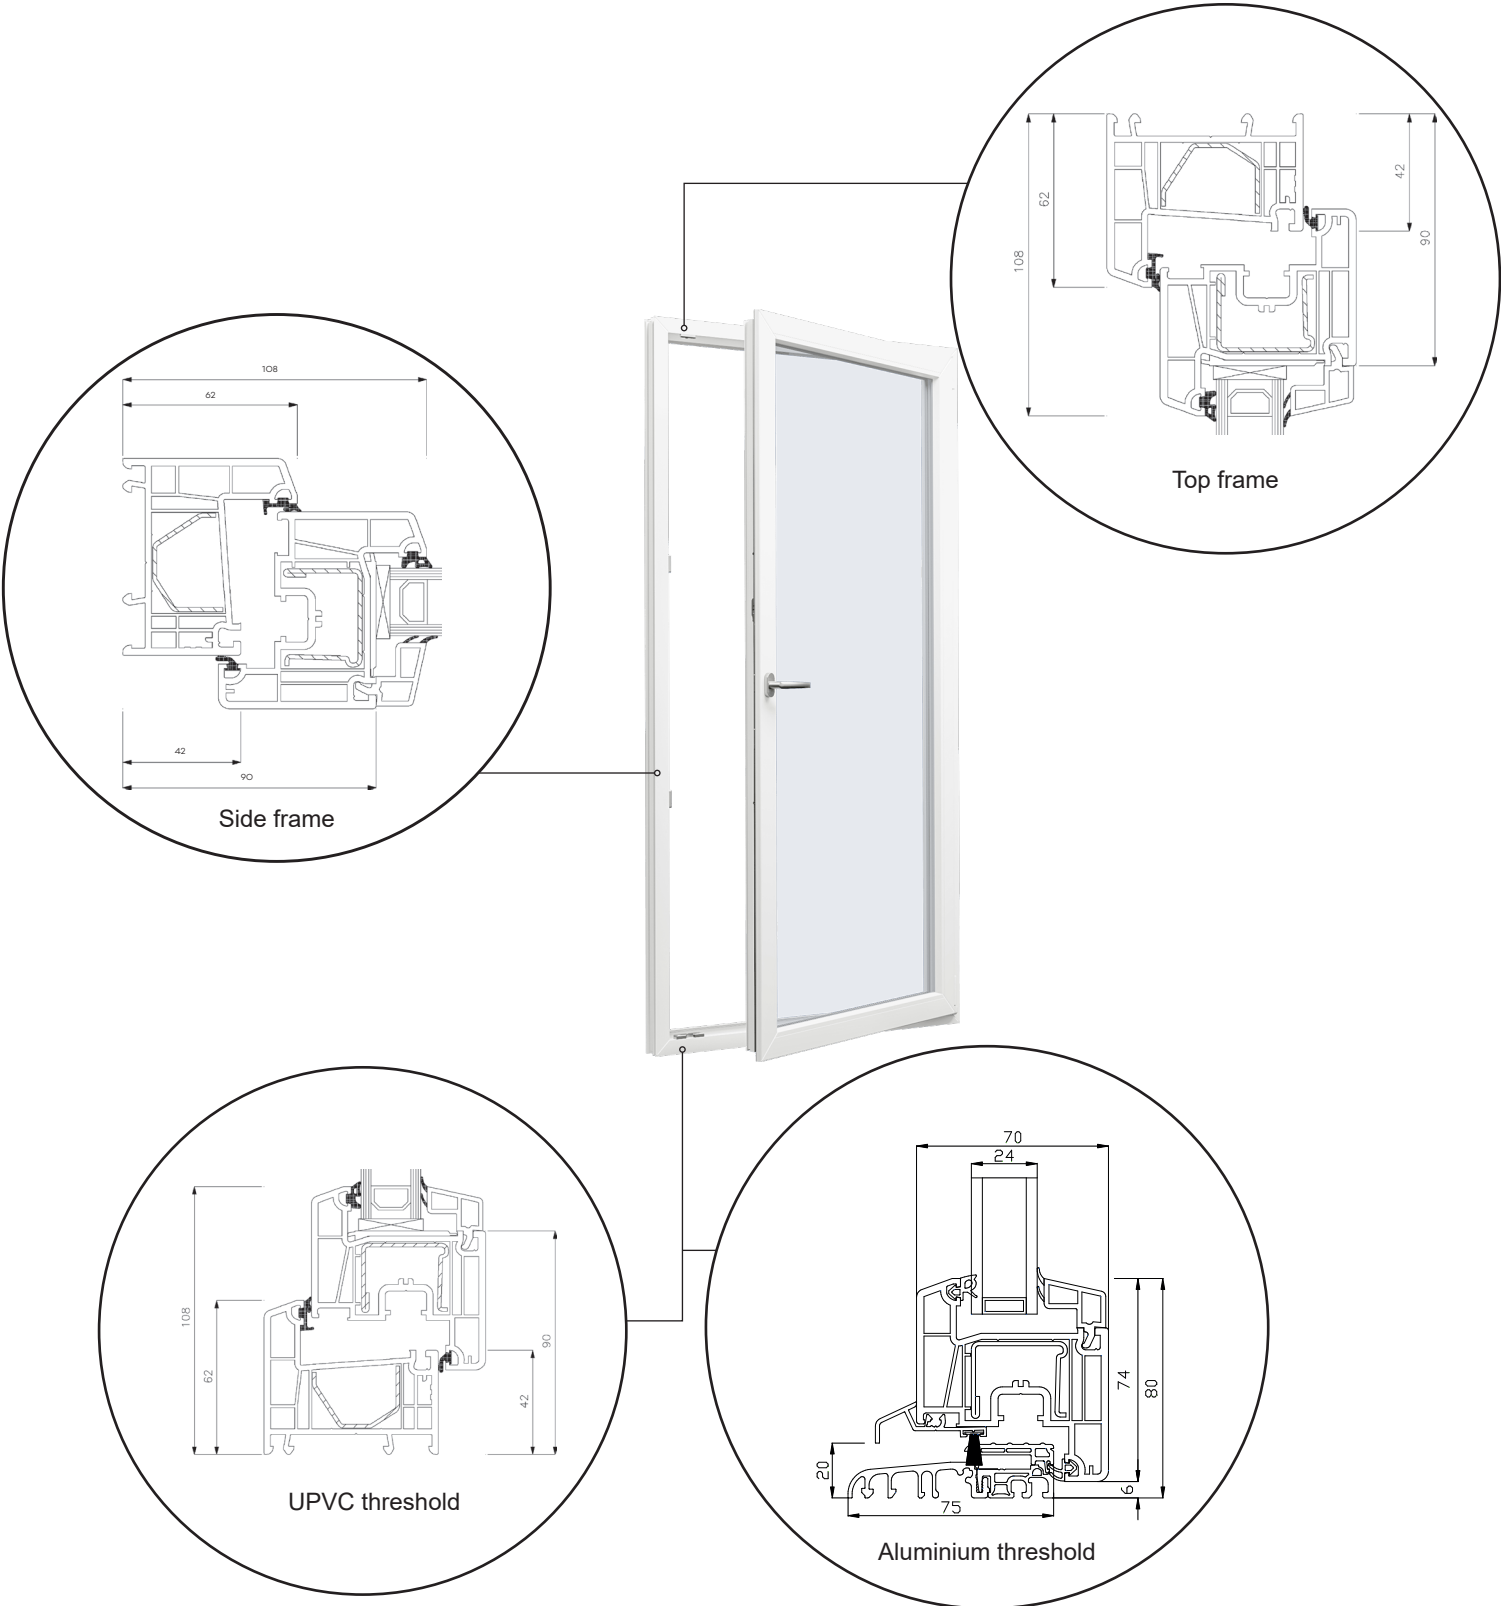

Technical Drawings

uPVC, double glazing, 70 mm frame depth

SPARWINDOWS

Tilt & turn window, inward opening

Double glazing, 70 mm frame depth, uPVC

Tilt & turn balcony door, inward opening

Double glazing, 70 mm frame depth, uPVC

Front door, inward opening

Double glazing, 70 mm frame depth, uPVC

Top frame

Georgian bar 18 mm

Georgian bar 26 mm

Georgian bar 45 mm

Side frame

Aluminium threshold

Patio door, inward opening

Double glazing, 70 mm frame depth, uPVC

Patio door, outward opening

Double glazing, 70 mm frame depth, uPVC

Top frame

Georgian bar 18 mm

Georgian bar 26 mm

Georgian bar 45 mm

Side frame

Aluminium threshold