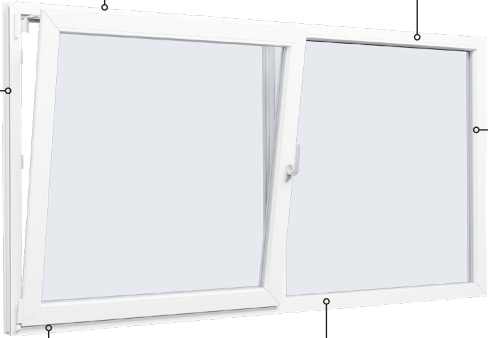

Technical Drawings

uPVC, double glazing, 70 mm frame depth

SPARWINDOWS

Tilt & turn window, inward opening

Double glazing, 70 mm frame depth, uPVC

Tilt & turn balcony door, inward opening

Double glazing, 70 mm frame depth, uPVC

Front door, inward opening

Double glazing, 70 mm frame depth, uPVC

Top frame

Georgian bar 18 mm

Georgian bar 26 mm

Georgian bar 45 mm

Side frame

Aluminium threshold

Patio door, inward opening

Double glazing, 70 mm frame depth, uPVC

Patio door, outward opening

Double glazing, 70 mm frame depth, uPVC

Top frame

Georgian bar 18 mm

Georgian bar 26 mm

Georgian bar 45 mm