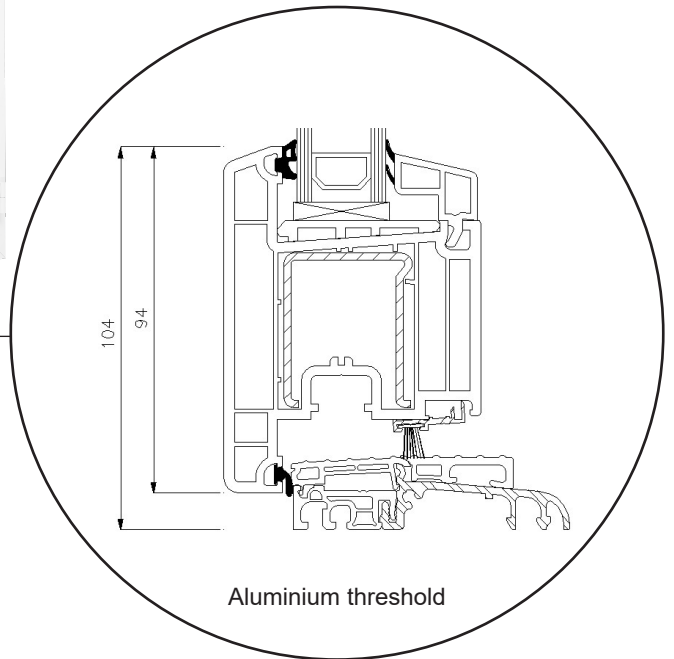

Front door, inward opening

Double glazing, 70 mm frame depth, uPVC

Top frame

Georgian bar 18 mm

Georgian bar 26 mm

Georgian bar 45 mm

Side frame

Aluminium threshold

Patio door, inward opening

Double glazing, 70 mm frame depth, uPVC

Patio door, outward opening

Double glazing, 70 mm frame depth, uPVC

Top frame

Georgian bar 18 mm

Georgian bar 26 mm

Georgian bar 45 mm

Side frame

Aluminium threshold