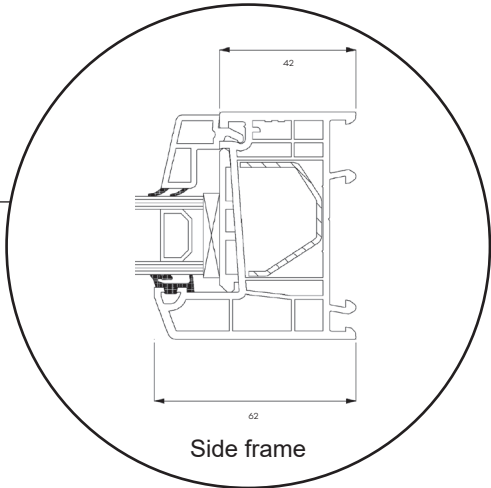

Technical Drawings

uPVC, double glazing, 70 mm frame depth

SPARWINDOWS

Tilt & turn window, inward opening

Double glazing, 70 mm frame depth, uPVC

Tilt & turn balcony door, inward opening

Double glazing, 70 mm frame depth, uPVC

Front door, inward opening

Double glazing, 70 mm frame depth, uPVC

Top frame

Georgian bar 18 mm

Georgian bar 26 mm

Georgian bar 45 mm

Side frame

Aluminium threshold

Patio door, inward opening

Double glazing, 70 mm frame depth, uPVC

Patio door, outward opening

Double glazing, 70 mm frame depth, uPVC

Top frame

Georgian bar 18 mm

Georgian bar 26 mm

Georgian bar 45 mm