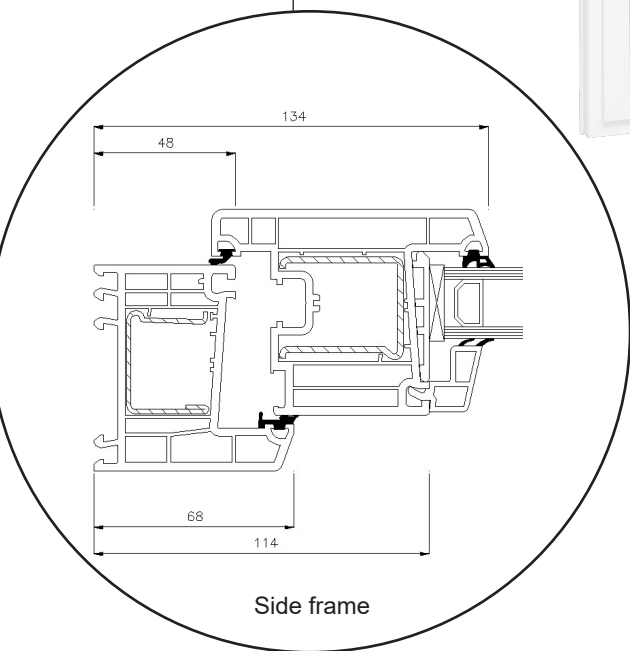

Technical Drawings

uPVC, double glazing, 70 mm frame depth

SPARWINDOWS

Tilt & turn window, inward opening

Double glazing, 70 mm frame depth, uPVC

Tilt & turn balcony door, inward opening

Double glazing, 70 mm frame depth, uPVC

Front door, inward opening

Double glazing, 70 mm frame depth, uPVC

Top frame

Georgian bar 18 mm

Georgian bar 26 mm

Georgian bar 45 mm

Side frame

Aluminium threshold

Patio door, inward opening

Double glazing, 70 mm frame depth, uPVC

Patio door, outward opening

Double glazing, 70 mm frame depth, uPVC

Top frame

Georgian bar 18 mm

Georgian bar 26 mm

Georgian bar 45 mm

Side frame

Aluminium threshold