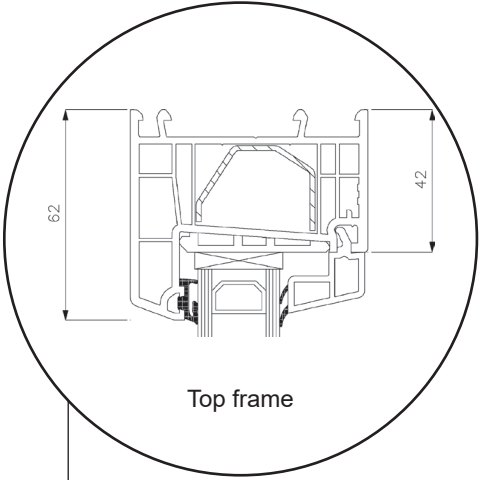

Technical Drawings

uPVC, double glazing, 70 mm frame depth

SPARWINDOWS

Tilt & turn window, inward opening

Double glazing, 70 mm frame depth, uPVC

Tilt & turn balcony door, inward opening

Double glazing, 70 mm frame depth, uPVC

Front door, inward opening

Double glazing, 70 mm frame depth, uPVC

Top frame

Georgian bar 18 mm

Georgian bar 26 mm

Georgian bar 45 mm

Side frame

Aluminium threshold

Patio door, inward opening

Double glazing, 70 mm frame depth, uPVC

Patio door, outward opening

Double glazing, 70 mm frame depth, uPVC

Top frame

Georgian bar 18 mm

Georgian bar 26 mm

Georgian bar 45 mm