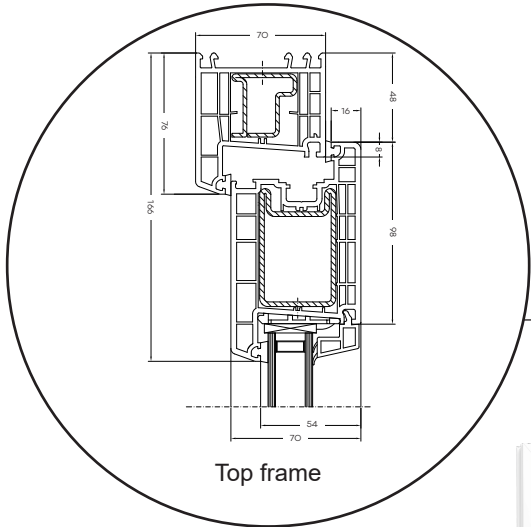

Technical Drawings

uPVC, double glazing, 70 mm frame depth

SPARWINDOWS

Tilt & turn window, inward opening

Double glazing, 70 mm frame depth, uPVC

Tilt & turn balcony door, inward opening

Double glazing, 70 mm frame depth, uPVC

Front door, inward opening

Double glazing, 70 mm frame depth, uPVC

Top frame

Georgian bar 18 mm

Georgian bar 26 mm

Georgian bar 45 mm

Side frame

Aluminium threshold

Patio door, inward opening

Double glazing, 70 mm frame depth, uPVC

Patio door, outward opening

Double glazing, 70 mm frame depth, uPVC

Top frame

Georgian bar 18 mm

Georgian bar 26 mm

Georgian bar 45 mm

Side frame

Aluminium threshold