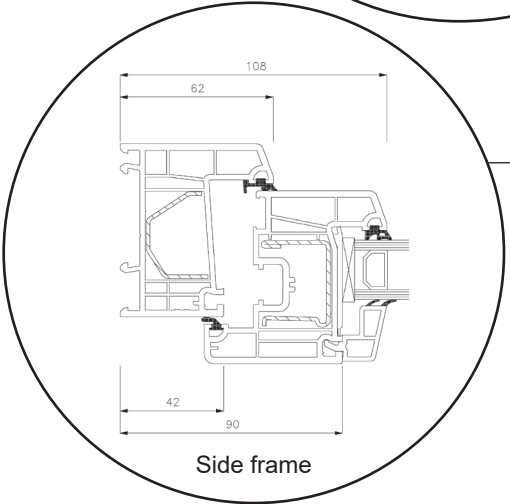

Technical Drawings

uPVC, double glazing, 70 mm frame depth

SPARWINDOWS

Tilt & turn window, inward opening

Double glazing, 70 mm frame depth, uPVC

Tilt & turn balcony door, inward opening

Double glazing, 70 mm frame depth, uPVC

Front door, inward opening

Double glazing, 70 mm frame depth, uPVC

Top frame

Georgian bar 18 mm

Georgian bar 26 mm

Georgian bar 45 mm

Side frame

Aluminium threshold

Patio door, inward opening

Double glazing, 70 mm frame depth, uPVC

Patio door, outward opening

Double glazing, 70 mm frame depth, uPVC

Top frame

Georgian bar 18 mm

Georgian bar 26 mm

Georgian bar 45 mm

Side frame

Aluminium threshold