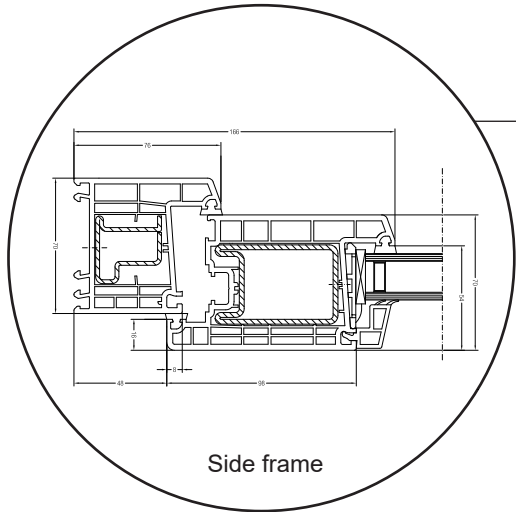

Technical Drawings

uPVC, double glazing, 70 mm frame depth

SPARWINDOWS

Tilt & turn window, inward opening

Double glazing, 70 mm frame depth, uPVC

Tilt & turn balcony door, inward opening

Double glazing, 70 mm frame depth, uPVC

Front door, inward opening

Double glazing, 70 mm frame depth, uPVC

Top frame

Georgian bar 18 mm

Georgian bar 26 mm

Georgian bar 45 mm

Side frame

Aluminium threshold

Patio door, inward opening

Double glazing, 70 mm frame depth, uPVC

Patio door, outward opening

Double glazing, 70 mm frame depth, uPVC

Top frame

Georgian bar 18 mm

Georgian bar 26 mm

Georgian bar 45 mm