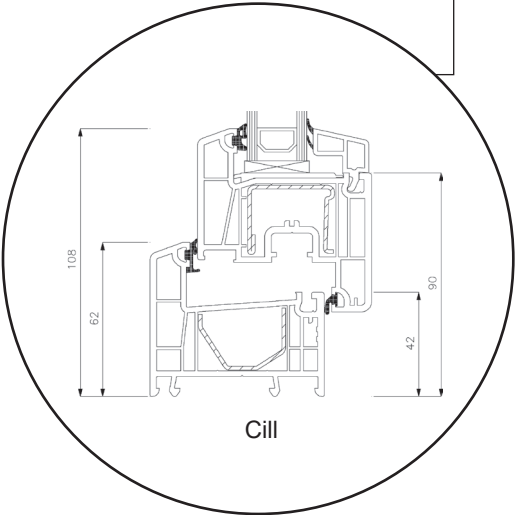

Technical Drawings

uPVC, double glazing, 70 mm frame depth

SPARWINDOWS

Tilt & turn window, inward opening

Double glazing, 70 mm frame depth, uPVC

Tilt & turn balcony door, inward opening

Double glazing, 70 mm frame depth, uPVC

Front door, inward opening

Double glazing, 70 mm frame depth, uPVC

Top frame

Georgian bar 18 mm

Georgian bar 26 mm

Georgian bar 45 mm

Side frame

Aluminium threshold

Patio door, inward opening

Double glazing, 70 mm frame depth, uPVC

Patio door, outward opening

Double glazing, 70 mm frame depth, uPVC

Top frame

Georgian bar 18 mm

Georgian bar 26 mm

Georgian bar 45 mm