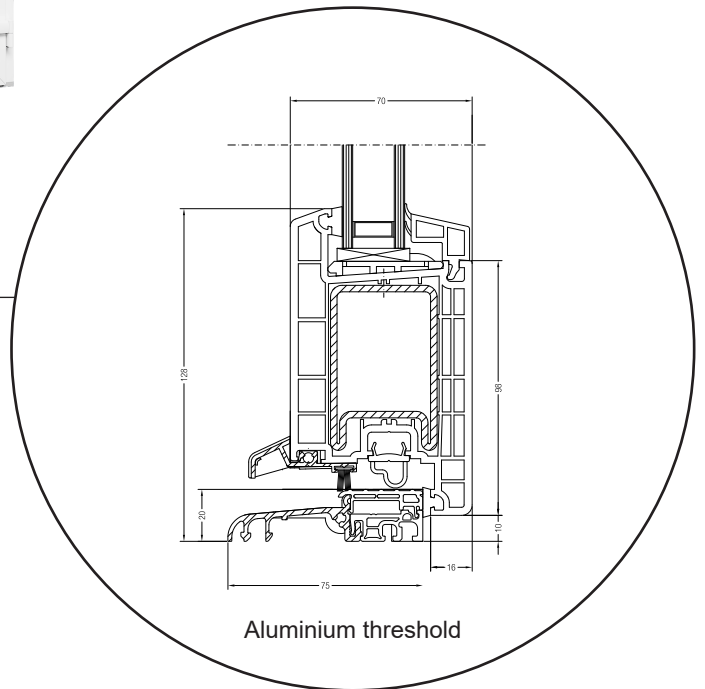

Technical Drawings

uPVC, double glazing, 70 mm frame depth

SPARWINDOWS

Tilt & turn window, inward opening

Double glazing, 70 mm frame depth, uPVC

Tilt & turn balcony door, inward opening

Double glazing, 70 mm frame depth, uPVC

Front door, inward opening

Double glazing, 70 mm frame depth, uPVC

Top frame

Georgian bar 18 mm

Georgian bar 26 mm

Georgian bar 45 mm

Side frame

Aluminium threshold

Patio door, inward opening

Double glazing, 70 mm frame depth, uPVC

Patio door, outward opening

Double glazing, 70 mm frame depth, uPVC

Top frame

Georgian bar 18 mm

Georgian bar 26 mm

Georgian bar 45 mm