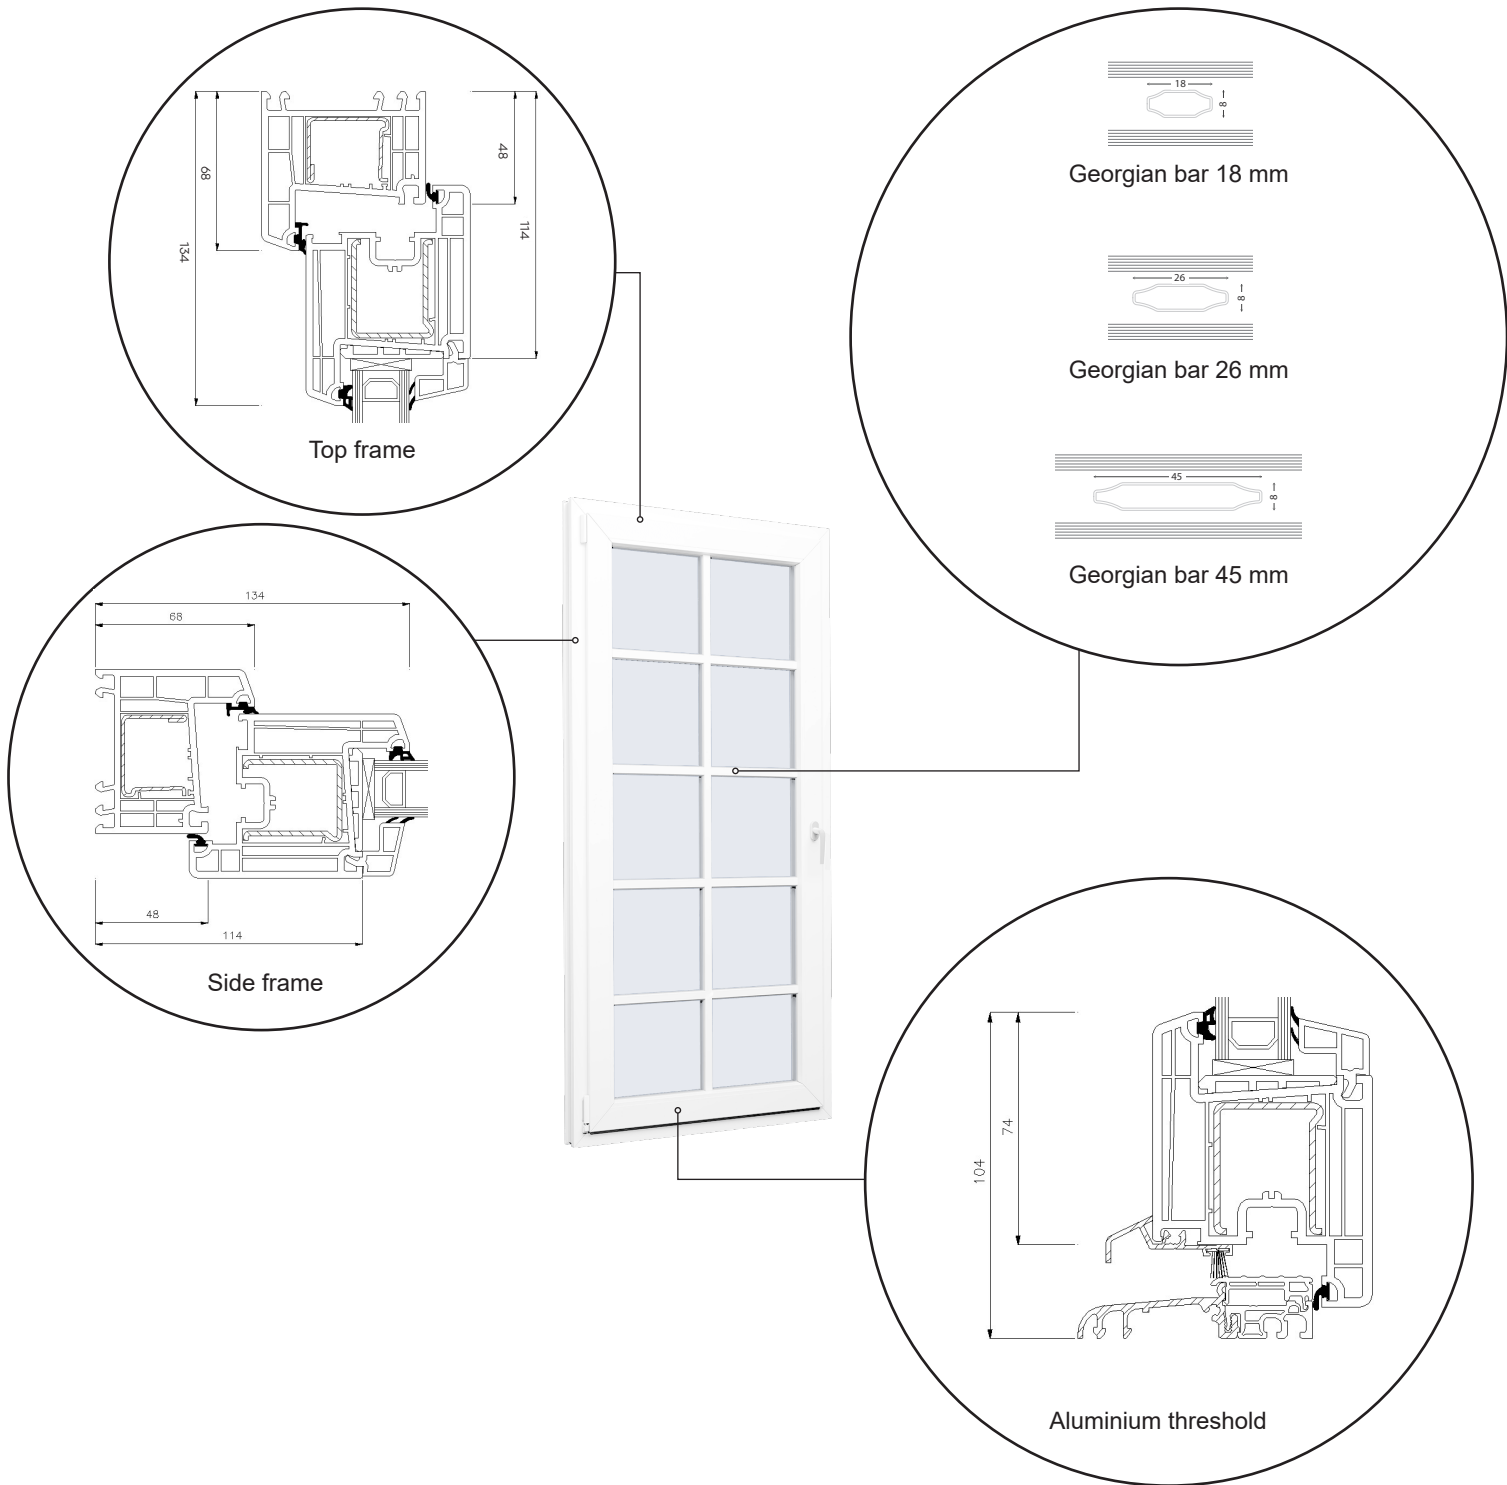

Technical Drawings

uPVC, double glazing, 70 mm frame depth

SPARWINDOWS

Tilt & turn window, inward opening

Double glazing, 70 mm frame depth, uPVC

Tilt & turn balcony door, inward opening

Double glazing, 70 mm frame depth, uPVC

Front door, inward opening

Double glazing, 70 mm frame depth, uPVC

Top frame

Georgian bar 18 mm

Georgian bar 26 mm

Georgian bar 45 mm

Side frame

Aluminium threshold

Patio door, inward opening

Double glazing, 70 mm frame depth, uPVC

Patio door, outward opening

Double glazing, 70 mm frame depth, uPVC

Top frame

Georgian bar 18 mm

Georgian bar 26 mm

Georgian bar 45 mm