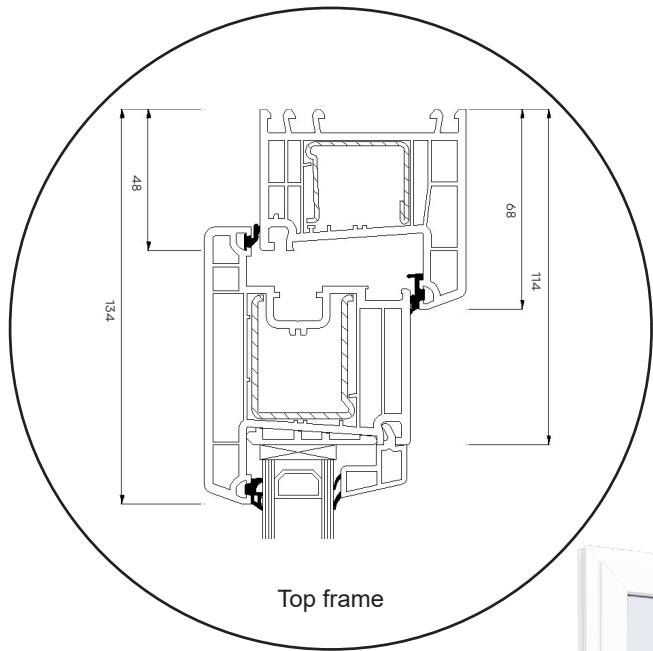

Technical Drawings

uPVC, double glazing, 70 mm frame depth

SPARWINDOWS

Tilt & turn window, inward opening

Double glazing, 70 mm frame depth, uPVC

Tilt & turn balcony door, inward opening

Double glazing, 70 mm frame depth, uPVC

Front door, inward opening

Double glazing, 70 mm frame depth, uPVC

Top frame

Georgian bar 18 mm

Georgian bar 26 mm

Georgian bar 45 mm

Side frame

Aluminium threshold

Patio door, inward opening

Double glazing, 70 mm frame depth, uPVC

Patio door, outward opening

Double glazing, 70 mm frame depth, uPVC

Top frame

Georgian bar 18 mm

Georgian bar 26 mm

Georgian bar 45 mm

Side frame

Aluminium threshold