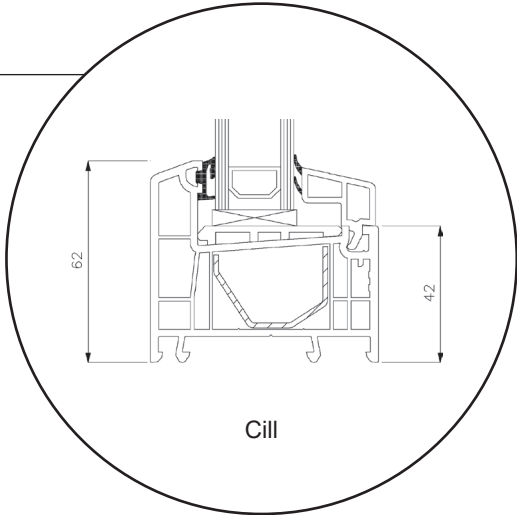

Technical Drawings

uPVC, double glazing, 70 mm frame depth

SPARWINDOWS

Tilt & turn window, inward opening

Double glazing, 70 mm frame depth, uPVC

Tilt & turn balcony door, inward opening

Double glazing, 70 mm frame depth, uPVC

Front door, inward opening

Double glazing, 70 mm frame depth, uPVC

Top frame

Georgian bar 18 mm

Georgian bar 26 mm

Georgian bar 45 mm

Side frame

Aluminium threshold

Patio door, inward opening

Double glazing, 70 mm frame depth, uPVC

Patio door, outward opening

Double glazing, 70 mm frame depth, uPVC

Top frame

Georgian bar 18 mm

Georgian bar 26 mm

Georgian bar 45 mm