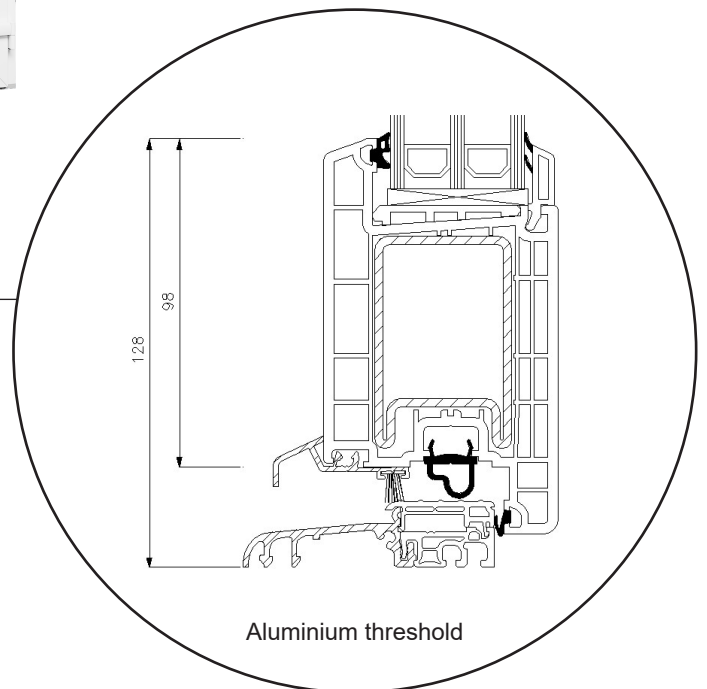

Technical Drawings

uPVC, triple glazing, 70 mm frame depth

SPARWINDOWS

Tilt & turn window, inward opening

Triple glazing, 70 mm frame depth, uPVC

Tilt & turn balcony door, inward opening

Triple glazing, 70 mm frame depth, uPVC

Front door, inward opening

Triple glazing, 70 mm frame depth, uPVC

Top frame

Georgian bar 18 mm

Georgian bar 26 mm

Georgian bar 45 mm

Side frame

Rail

Aluminium threshold

Patio door, inward opening

Triple glazing, 70 mm frame depth, uPVC

Patio door, outward opening

Triple glazing, 70 mm frame depth, uPVC

Top frame

Side frame

Aluminium threshold