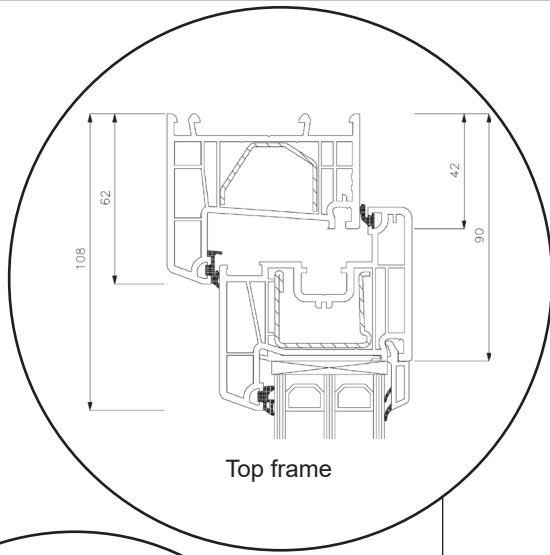

Technical Drawings

uPVC, triple glazing, 70 mm frame depth

SPARWINDOWS

Tilt & turn window, inward opening

Triple glazing, 70 mm frame depth, uPVC

Tilt & turn balcony door, inward opening

Triple glazing, 70 mm frame depth, uPVC

Front door, inward opening

Triple glazing, 70 mm frame depth, uPVC

Top frame

Georgian bar 18 mm

Georgian bar 26 mm

Georgian bar 45 mm

Side frame

Rail

Aluminium threshold

Patio door, inward opening

Triple glazing, 70 mm frame depth, uPVC

Patio door, outward opening

Triple glazing, 70 mm frame depth, uPVC

Top frame

Side frame

Aluminium threshold