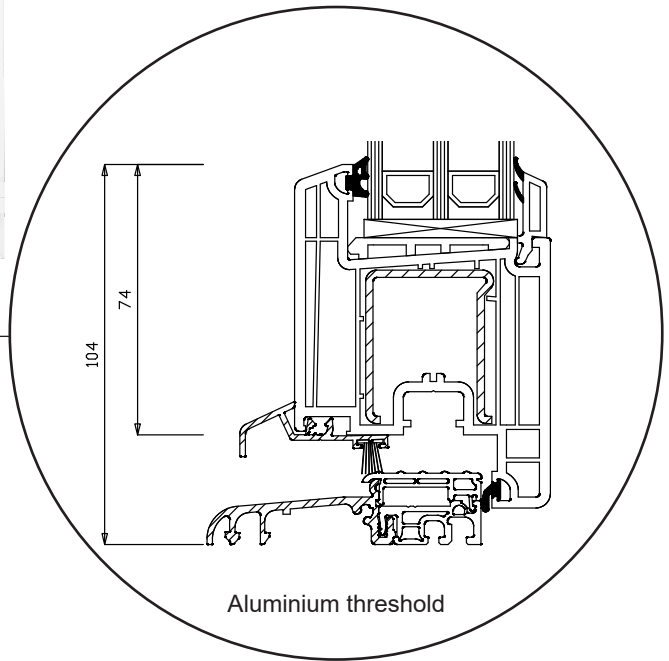

Technical Drawings

uPVC, triple glazing, 70 mm frame depth

SPARWINDOWS

Tilt & turn window, inward opening

Triple glazing, 70 mm frame depth, uPVC

Tilt & turn balcony door, inward opening

Triple glazing, 70 mm frame depth, uPVC

Front door, inward opening

Triple glazing, 70 mm frame depth, uPVC

Top frame

Georgian bar 18 mm

Georgian bar 26 mm

Georgian bar 45 mm

Side frame

Rail

Aluminium threshold

Patio door, inward opening

Triple glazing, 70 mm frame depth, uPVC

Patio door, outward opening

Triple glazing, 70 mm frame depth, uPVC

Top frame

Side frame

Aluminium threshold