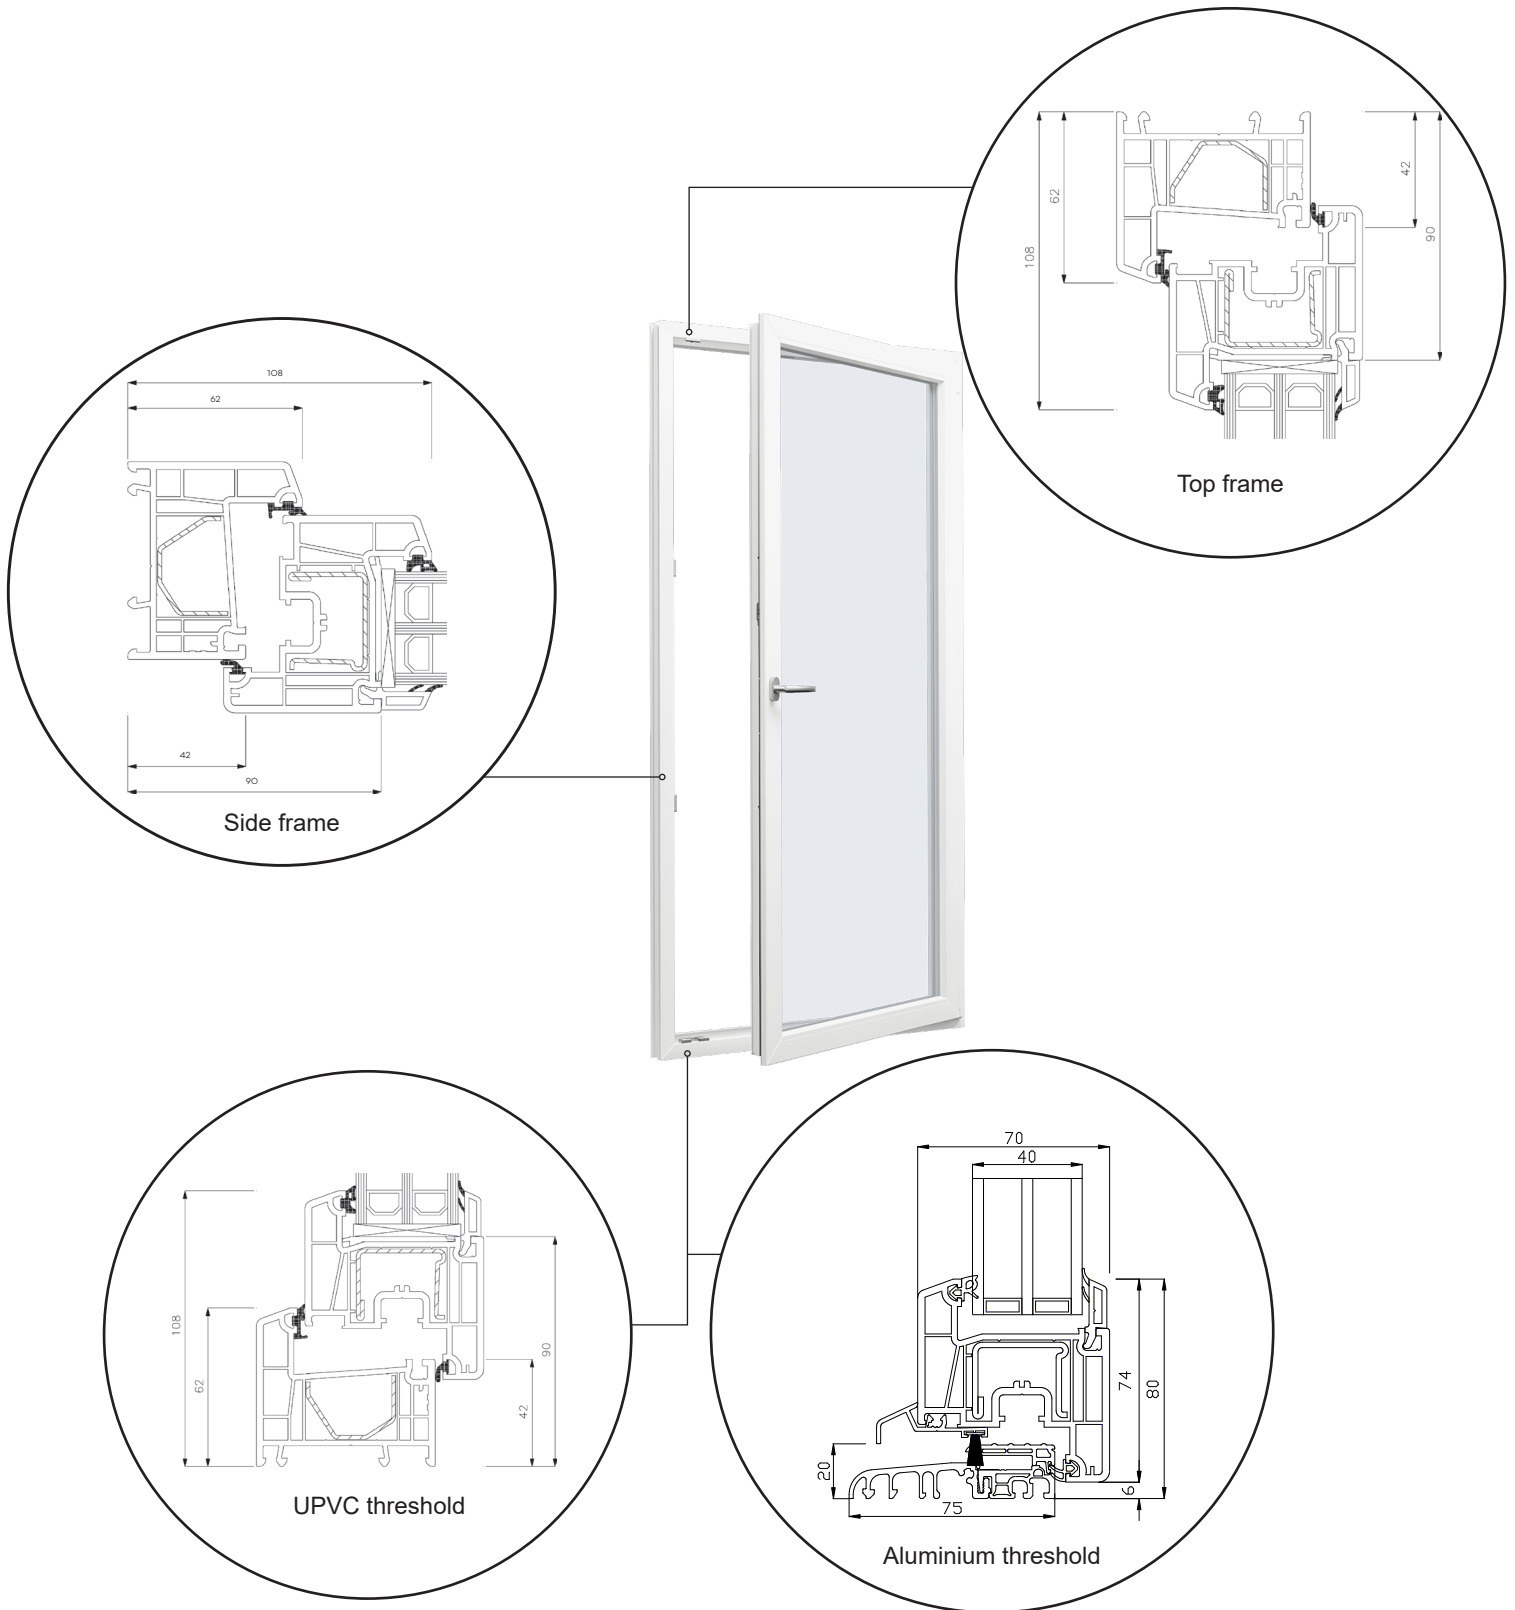

Technical Drawings

uPVC, triple glazing, 70 mm frame depth

SPARWINDOWS

Tilt & turn window, inward opening

Triple glazing, 70 mm frame depth, uPVC

Tilt & turn balcony door, inward opening

Triple glazing, 70 mm frame depth, uPVC

Front door, inward opening

Triple glazing, 70 mm frame depth, uPVC

Top frame

Georgian bar 18 mm

Georgian bar 26 mm

Georgian bar 45 mm

Side frame

Rail

Aluminium threshold

Patio door, inward opening

Triple glazing, 70 mm frame depth, uPVC

Patio door, outward opening

Triple glazing, 70 mm frame depth, uPVC

Top frame

Side frame

Aluminium threshold