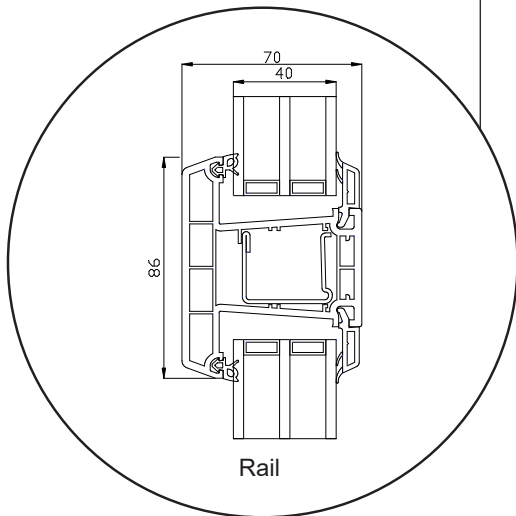

Technical Drawings

uPVC, triple glazing, 70 mm frame depth

SPARWINDOWS

Tilt & turn window, inward opening

Triple glazing, 70 mm frame depth, uPVC

Tilt & turn balcony door, inward opening

Triple glazing, 70 mm frame depth, uPVC

Front door, inward opening

Triple glazing, 70 mm frame depth, uPVC

Top frame

Georgian bar 18 mm

Georgian bar 26 mm

Georgian bar 45 mm

Side frame

Rail

Aluminium threshold

Patio door, inward opening

Triple glazing, 70 mm frame depth, uPVC

Patio door, outward opening

Triple glazing, 70 mm frame depth, uPVC

Top frame

Side frame

Aluminium threshold