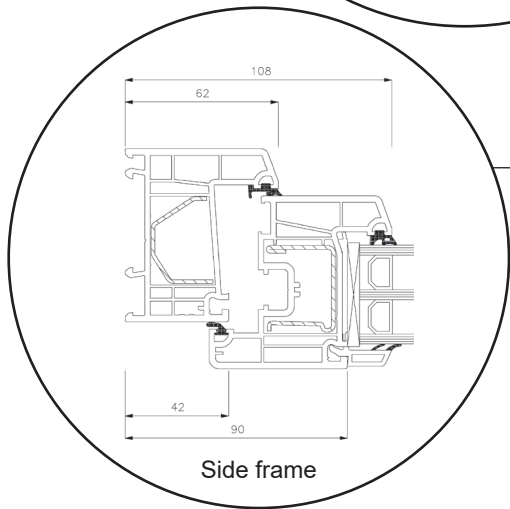

Technical Drawings

uPVC, triple glazing, 70 mm frame depth

SPARWINDOWS

Tilt & turn window, inward opening

Triple glazing, 70 mm frame depth, uPVC

Tilt & turn balcony door, inward opening

Triple glazing, 70 mm frame depth, uPVC

Front door, inward opening

Triple glazing, 70 mm frame depth, uPVC

Top frame

Georgian bar 18 mm

Georgian bar 26 mm

Georgian bar 45 mm

Side frame

Rail

Aluminium threshold

Patio door, inward opening

Triple glazing, 70 mm frame depth, uPVC

Patio door, outward opening

Triple glazing, 70 mm frame depth, uPVC

Top frame

Side frame

Aluminium threshold