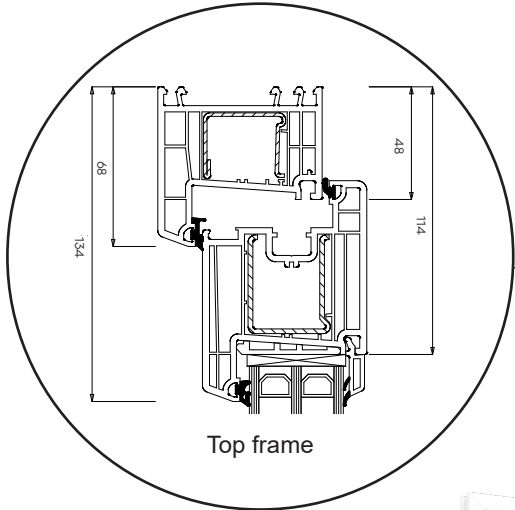

Technical Drawings

uPVC, triple glazing, 70 mm frame depth

SPARWINDOWS

Tilt & turn window, inward opening

Triple glazing, 70 mm frame depth, uPVC

Tilt & turn balcony door, inward opening

Triple glazing, 70 mm frame depth, uPVC

Front door, inward opening

Triple glazing, 70 mm frame depth, uPVC

Top frame

Georgian bar 18 mm

Georgian bar 26 mm

Georgian bar 45 mm

Side frame

Rail

Aluminium threshold

Patio door, inward opening

Triple glazing, 70 mm frame depth, uPVC

Patio door, outward opening

Triple glazing, 70 mm frame depth, uPVC

Top frame

Side frame

Aluminium threshold