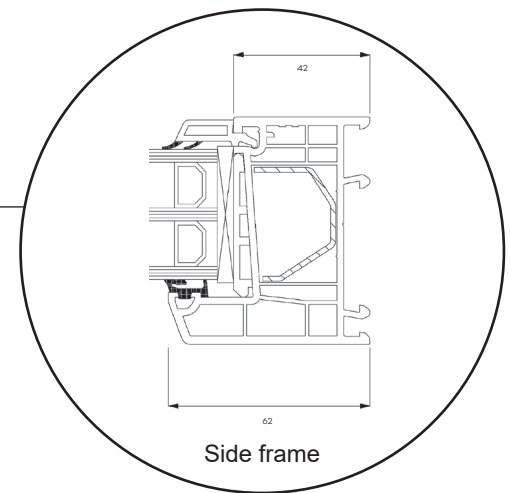

Technical Drawings

uPVC, triple glazing, 70 mm frame depth

SPARWINDOWS

Tilt & turn window, inward opening

Triple glazing, 70 mm frame depth, uPVC

Tilt & turn balcony door, inward opening

Triple glazing, 70 mm frame depth, uPVC

Front door, inward opening

Triple glazing, 70 mm frame depth, uPVC

Top frame

Georgian bar 18 mm

Georgian bar 26 mm

Georgian bar 45 mm

Side frame

Rail

Aluminium threshold

Patio door, inward opening

Triple glazing, 70 mm frame depth, uPVC

Patio door, outward opening

Triple glazing, 70 mm frame depth, uPVC

Top frame

Side frame

Aluminium threshold