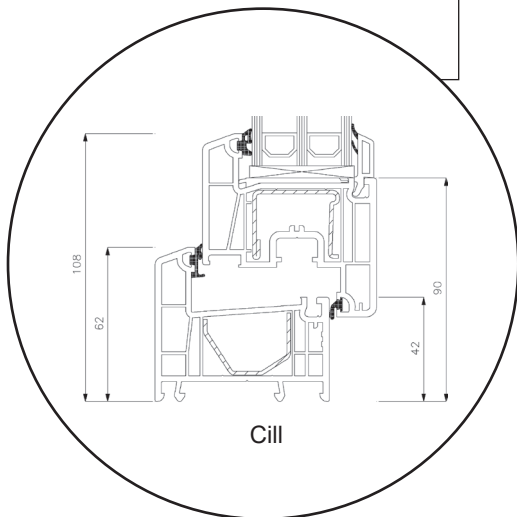

Technical Drawings

uPVC, triple glazing, 70 mm frame depth

SPARWINDOWS

Tilt & turn window, inward opening

Triple glazing, 70 mm frame depth, uPVC

Tilt & turn balcony door, inward opening

Triple glazing, 70 mm frame depth, uPVC

Front door, inward opening

Triple glazing, 70 mm frame depth, uPVC

Top frame

Georgian bar 18 mm

Georgian bar 26 mm

Georgian bar 45 mm

Side frame

Rail

Aluminium threshold

Patio door, inward opening

Triple glazing, 70 mm frame depth, uPVC

Patio door, outward opening

Triple glazing, 70 mm frame depth, uPVC

Top frame

Side frame

Aluminium threshold