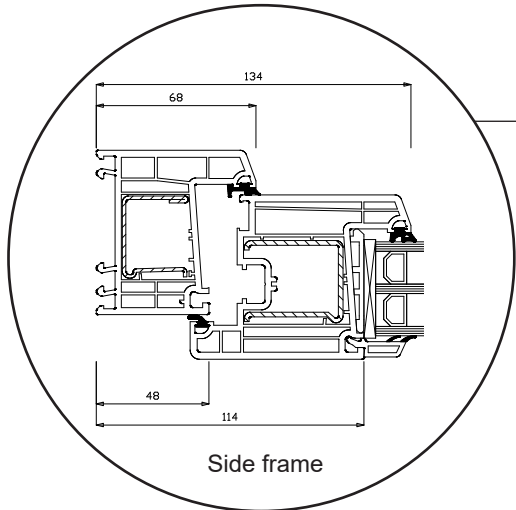

Technical Drawings

uPVC, triple glazing, 70 mm frame depth

SPARWINDOWS

Tilt & turn window, inward opening

Triple glazing, 70 mm frame depth, uPVC

Tilt & turn balcony door, inward opening

Triple glazing, 70 mm frame depth, uPVC

Front door, inward opening

Triple glazing, 70 mm frame depth, uPVC

Top frame

Georgian bar 18 mm

Georgian bar 26 mm

Georgian bar 45 mm

Side frame

Rail

Aluminium threshold

Patio door, inward opening

Triple glazing, 70 mm frame depth, uPVC

Patio door, outward opening

Triple glazing, 70 mm frame depth, uPVC

Top frame

Side frame

Aluminium threshold