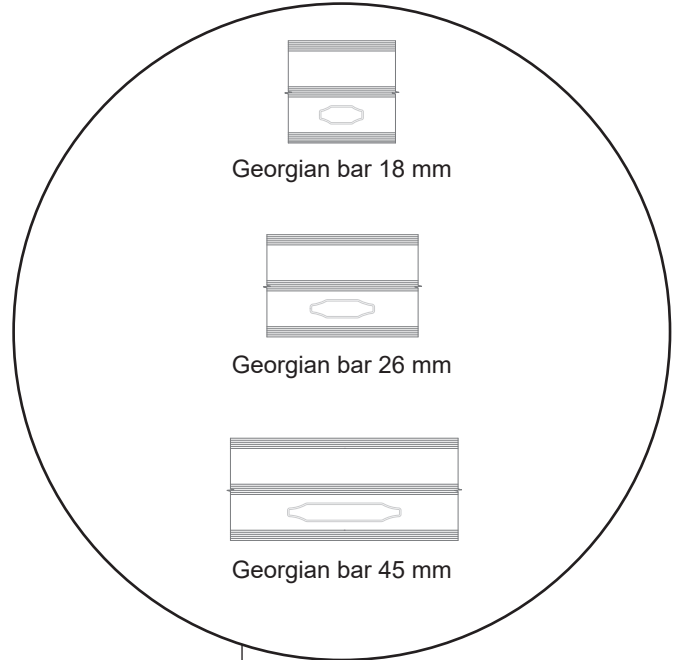

Technical Drawings

uPVC, triple glazing, 70 mm frame depth

SPARWINDOWS

Tilt & turn window, inward opening

Triple glazing, 70 mm frame depth, uPVC

Tilt & turn balcony door, inward opening

Triple glazing, 70 mm frame depth, uPVC

Front door, inward opening

Triple glazing, 70 mm frame depth, uPVC

Top frame

Georgian bar 18 mm

Georgian bar 26 mm

Georgian bar 45 mm

Side frame

Rail

Aluminium threshold

Patio door, inward opening

Triple glazing, 70 mm frame depth, uPVC

Patio door, outward opening

Triple glazing, 70 mm frame depth, uPVC

Top frame

Side frame

Aluminium threshold