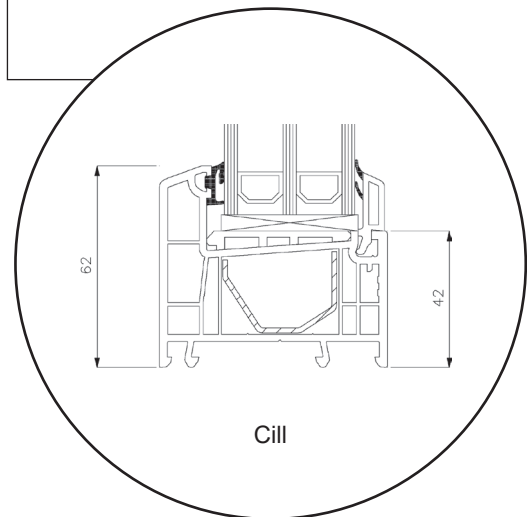

Technical Drawings

uPVC, triple glazing, 70 mm frame depth

SPARWINDOWS

Tilt & turn window, inward opening

Triple glazing, 70 mm frame depth, uPVC

Tilt & turn balcony door, inward opening

Triple glazing, 70 mm frame depth, uPVC

Front door, inward opening

Triple glazing, 70 mm frame depth, uPVC

Top frame

Georgian bar 18 mm

Georgian bar 26 mm

Georgian bar 45 mm

Side frame

Rail

Aluminium threshold

Patio door, inward opening

Triple glazing, 70 mm frame depth, uPVC

Patio door, outward opening

Triple glazing, 70 mm frame depth, uPVC

Top frame

Side frame

Aluminium threshold