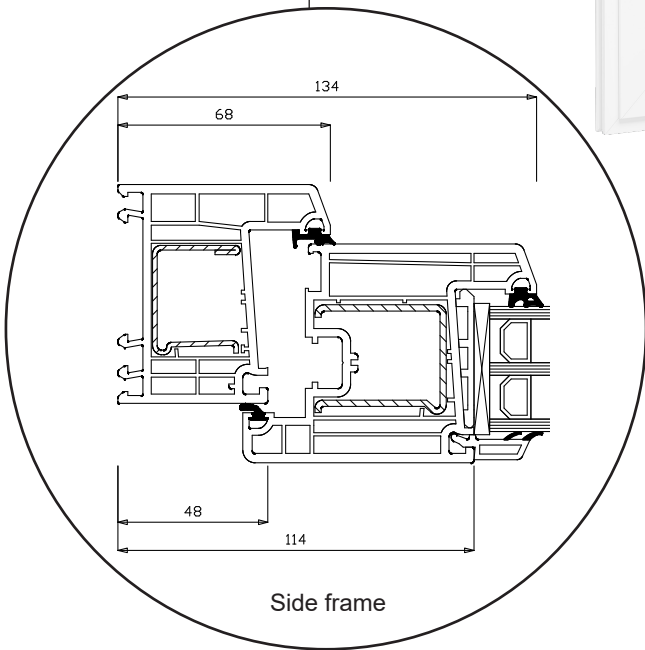

Technical Drawings

uPVC, triple glazing, 70 mm frame depth

SPARWINDOWS

Tilt & turn window, inward opening

Triple glazing, 70 mm frame depth, uPVC

Tilt & turn balcony door, inward opening

Triple glazing, 70 mm frame depth, uPVC

Front door, inward opening

Triple glazing, 70 mm frame depth, uPVC

Top frame

Georgian bar 18 mm

Georgian bar 26 mm

Georgian bar 45 mm

Side frame

Rail

Aluminium threshold

Patio door, inward opening

Triple glazing, 70 mm frame depth, uPVC

Patio door, outward opening

Triple glazing, 70 mm frame depth, uPVC

Top frame

Side frame

Aluminium threshold