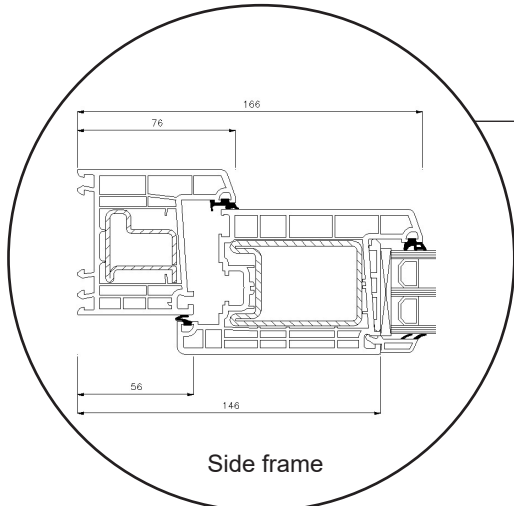

Technical Drawings

uPVC, triple glazing, 70 mm frame depth

SPARWINDOWS

Tilt & turn window, inward opening

Triple glazing, 70 mm frame depth, uPVC

Tilt & turn balcony door, inward opening

Triple glazing, 70 mm frame depth, uPVC

Front door, inward opening

Triple glazing, 70 mm frame depth, uPVC

Top frame

Georgian bar 18 mm

Georgian bar 26 mm

Georgian bar 45 mm

Side frame

Rail

Aluminium threshold

Patio door, inward opening

Triple glazing, 70 mm frame depth, uPVC

Patio door, outward opening

Triple glazing, 70 mm frame depth, uPVC

Top frame

Side frame

Aluminium threshold