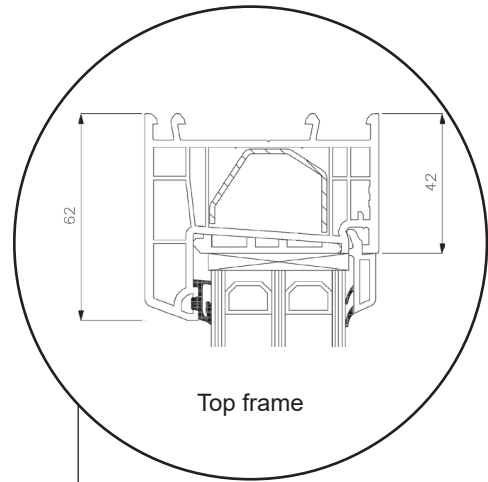

Technical Drawings

uPVC, triple glazing, 70 mm frame depth

SPARWINDOWS

Tilt & turn window, inward opening

Triple glazing, 70 mm frame depth, uPVC

Tilt & turn balcony door, inward opening

Triple glazing, 70 mm frame depth, uPVC

Front door, inward opening

Triple glazing, 70 mm frame depth, uPVC

Top frame

Georgian bar 18 mm

Georgian bar 26 mm

Georgian bar 45 mm

Side frame

Rail

Aluminium threshold

Patio door, inward opening

Triple glazing, 70 mm frame depth, uPVC

Patio door, outward opening

Triple glazing, 70 mm frame depth, uPVC

Top frame

Side frame

Aluminium threshold