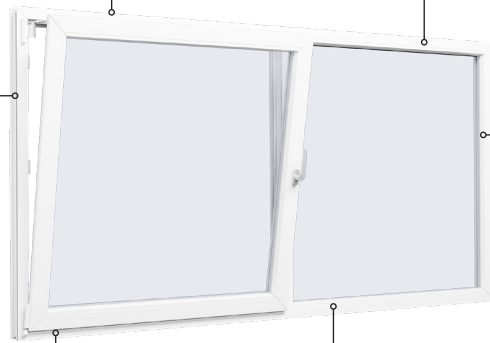

Technical Drawings

uPVC, triple glazing, 70 mm frame depth

SPARWINDOWS

Tilt & turn window, inward opening

Triple glazing, 70 mm frame depth, uPVC

Tilt & turn balcony door, inward opening

Triple glazing, 70 mm frame depth, uPVC

Front door, inward opening

Triple glazing, 70 mm frame depth, uPVC

Top frame

Georgian bar 18 mm

Georgian bar 26 mm

Georgian bar 45 mm

Side frame

Rail

Aluminium threshold

Patio door, inward opening

Triple glazing, 70 mm frame depth, uPVC

Patio door, outward opening

Triple glazing, 70 mm frame depth, uPVC

Top frame

Side frame

Aluminium threshold