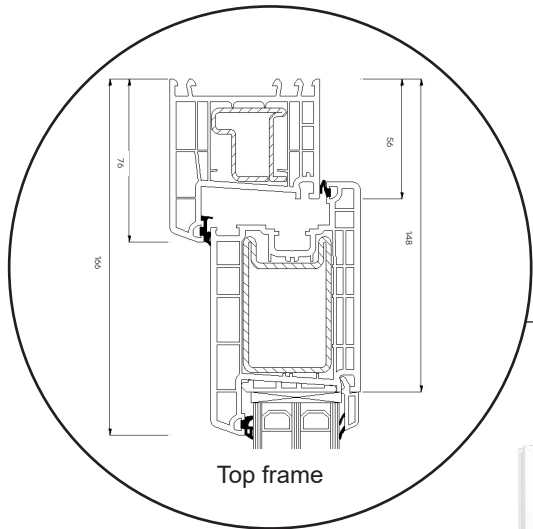

Technical Drawings

uPVC, triple glazing, 70 mm frame depth

SPARWINDOWS

Tilt & turn window, inward opening

Triple glazing, 70 mm frame depth, uPVC

Tilt & turn balcony door, inward opening

Triple glazing, 70 mm frame depth, uPVC

Front door, inward opening

Triple glazing, 70 mm frame depth, uPVC

Top frame

Georgian bar 18 mm

Georgian bar 26 mm

Georgian bar 45 mm

Side frame

Rail

Aluminium threshold

Patio door, inward opening

Triple glazing, 70 mm frame depth, uPVC

Patio door, outward opening

Triple glazing, 70 mm frame depth, uPVC

Top frame

Side frame

Aluminium threshold