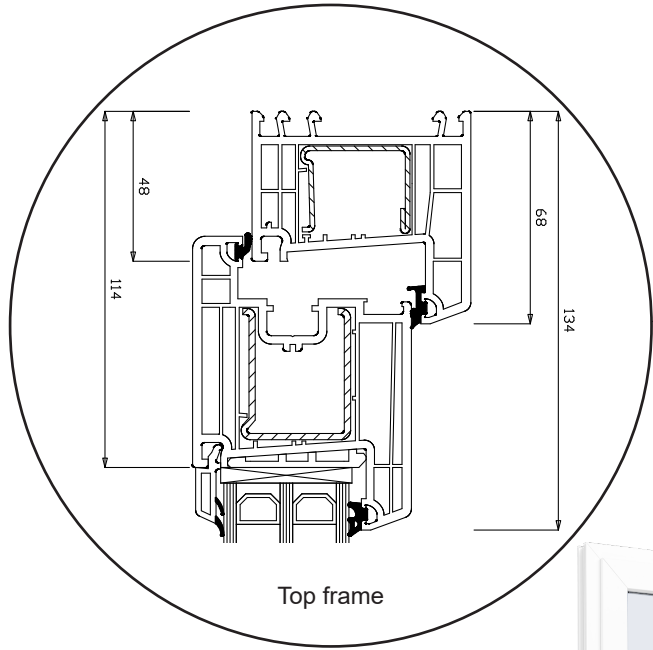

Technical Drawings

uPVC, triple glazing, 70 mm frame depth

SPARWINDOWS

Tilt & turn window, inward opening

Triple glazing, 70 mm frame depth, uPVC

Tilt & turn balcony door, inward opening

Triple glazing, 70 mm frame depth, uPVC

Front door, inward opening

Triple glazing, 70 mm frame depth, uPVC

Top frame

Georgian bar 18 mm

Georgian bar 26 mm

Georgian bar 45 mm

Side frame

Rail

Aluminium threshold

Patio door, inward opening

Triple glazing, 70 mm frame depth, uPVC

Patio door, outward opening

Triple glazing, 70 mm frame depth, uPVC

Top frame

Side frame

Aluminium threshold