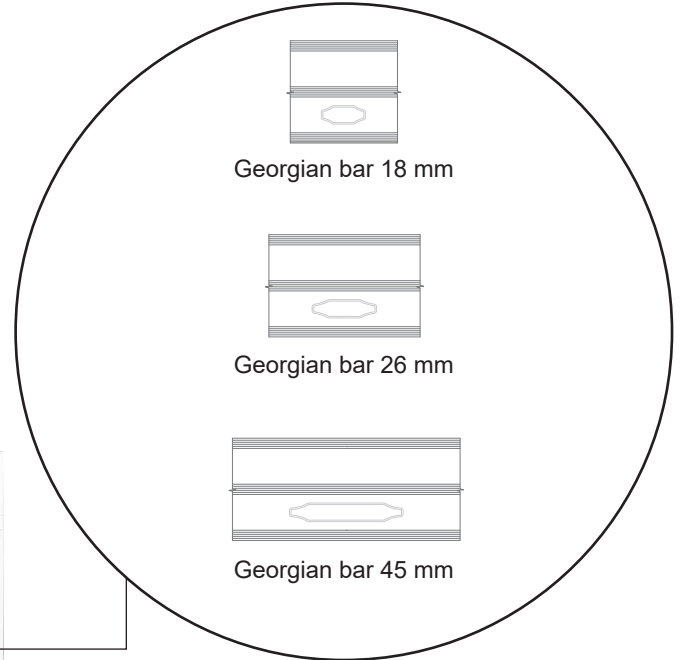

Technical Drawings

uPVC, triple glazing, 70 mm frame depth

SPARWINDOWS

Tilt & turn window, inward opening

Triple glazing, 70 mm frame depth, uPVC

Tilt & turn balcony door, inward opening

Triple glazing, 70 mm frame depth, uPVC

Front door, inward opening

Triple glazing, 70 mm frame depth, uPVC

Top frame

Georgian bar 18 mm

Georgian bar 26 mm

Georgian bar 45 mm

Side frame

Rail

Aluminium threshold

Patio door, inward opening

Triple glazing, 70 mm frame depth, uPVC

Patio door, outward opening

Triple glazing, 70 mm frame depth, uPVC

Top frame

Side frame

Aluminium threshold