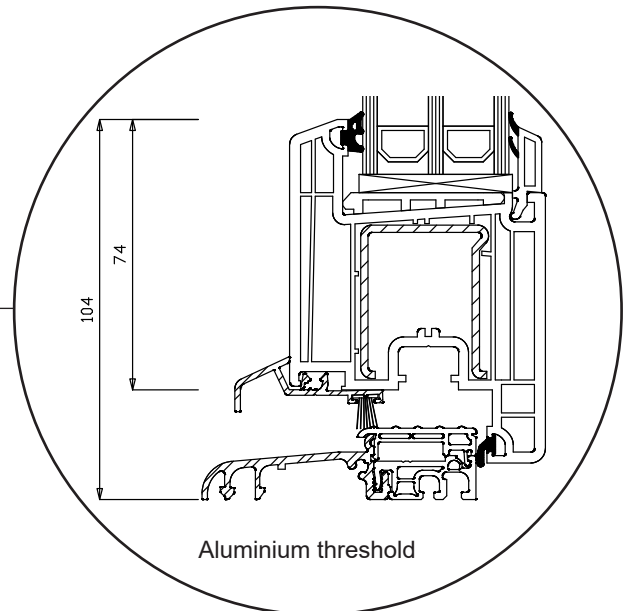

Technical Drawings

uPVC, triple glazing, 70 mm frame depth

SPARWINDOWS

Tilt & turn window, inward opening

Triple glazing, 70 mm frame depth, uPVC

Tilt & turn balcony door, inward opening

Triple glazing, 70 mm frame depth, uPVC

Front door, inward opening

Triple glazing, 70 mm frame depth, uPVC

Top frame

Georgian bar 18 mm

Georgian bar 26 mm

Georgian bar 45 mm

Side frame

Rail

Aluminium threshold

Patio door, inward opening

Triple glazing, 70 mm frame depth, uPVC

Patio door, outward opening

Triple glazing, 70 mm frame depth, uPVC

Top frame

Side frame

Aluminium threshold