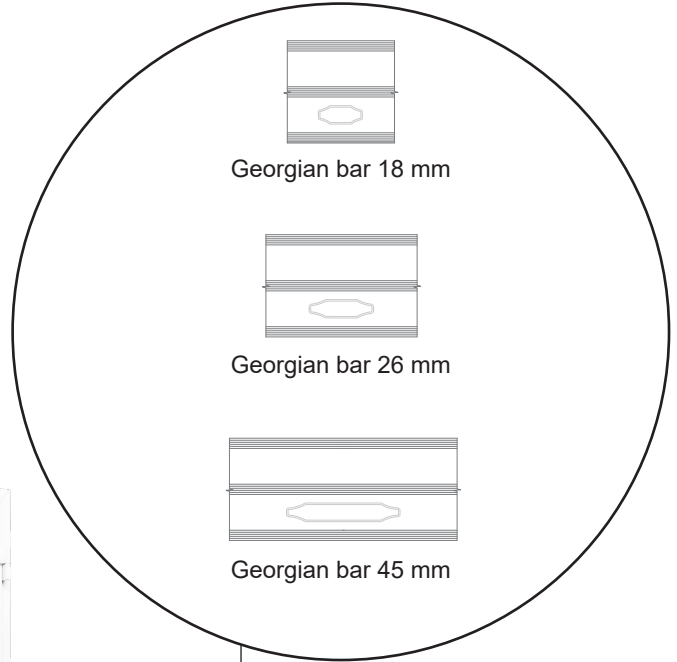

Technical Drawings

uPVC, triple glazing, 70 mm frame depth

SPARWINDOWS

Tilt & turn window, inward opening

Triple glazing, 70 mm frame depth, uPVC

Tilt & turn balcony door, inward opening

Triple glazing, 70 mm frame depth, uPVC

Front door, inward opening

Triple glazing, 70 mm frame depth, uPVC

Top frame

Georgian bar 18 mm

Georgian bar 26 mm

Georgian bar 45 mm

Side frame

Rail

Aluminium threshold

Patio door, inward opening

Triple glazing, 70 mm frame depth, uPVC

Patio door, outward opening

Triple glazing, 70 mm frame depth, uPVC

Top frame

Side frame

Aluminium threshold