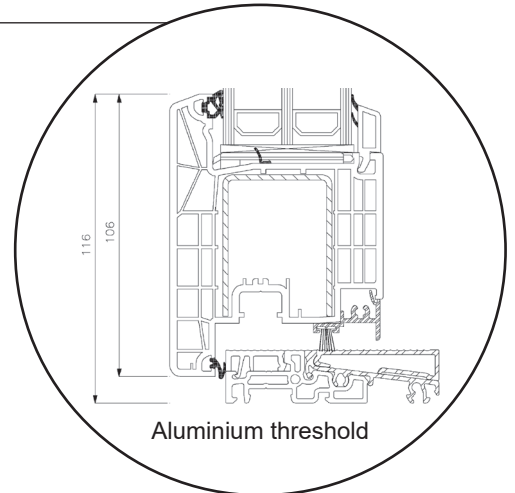

Technical Drawings

uPVC, triple glazing, 80 mm frame depth

SPARWINDOWS

Tilt & turn window, inward opening

Triple glazing, 80 mm frame depth, uPVC

Tilt & turn balcony door, inward opening

Triple glazing, 80 mm frame depth, uPVC

Front door, inward opening

Triple glazing, 80 mm frame depth, uPVC

Patio door, outward opening

Triple glazing, 80 mm frame depth, uPVC

Top frame

Georgian bar 18 mm

Georgian bar 26 mm

Georgian bar 45 mm

Side frame

UPVC threshold

Aluminium threshold