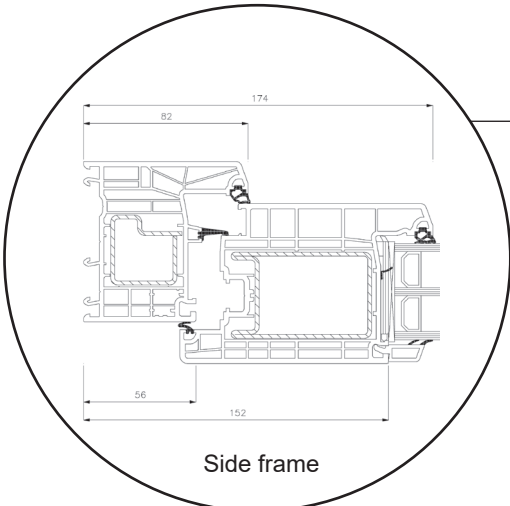

Technical Drawings

uPVC, triple glazing, 80 mm frame depth

SPARWINDOWS

Tilt & turn window, inward opening

Triple glazing, 80 mm frame depth, uPVC

Tilt & turn balcony door, inward opening

Triple glazing, 80 mm frame depth, uPVC

Front door, inward opening

Triple glazing, 80 mm frame depth, uPVC

Patio door, outward opening

Triple glazing, 80 mm frame depth, uPVC

Top frame

Georgian bar 18 mm

Georgian bar 26 mm

Georgian bar 45 mm

Side frame

UPVC threshold

Aluminium threshold