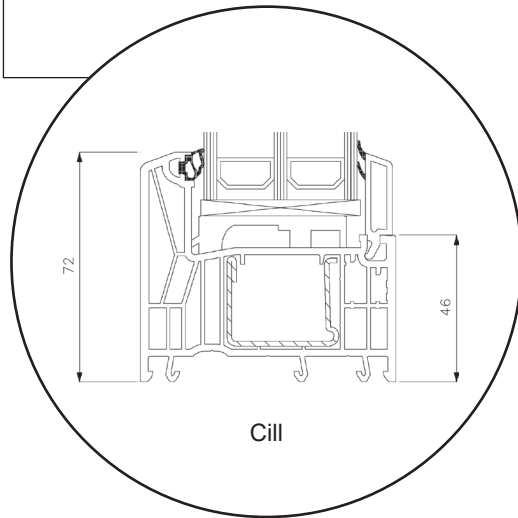

Technical Drawings

uPVC, triple glazing, 80 mm frame depth

SPARWINDOWS

Tilt & turn window, inward opening

Triple glazing, 80 mm frame depth, uPVC

Tilt & turn balcony door, inward opening

Triple glazing, 80 mm frame depth, uPVC

Front door, inward opening

Triple glazing, 80 mm frame depth, uPVC

Patio door, outward opening

Triple glazing, 80 mm frame depth, uPVC

Top frame

Georgian bar 18 mm

Georgian bar 26 mm

Georgian bar 45 mm