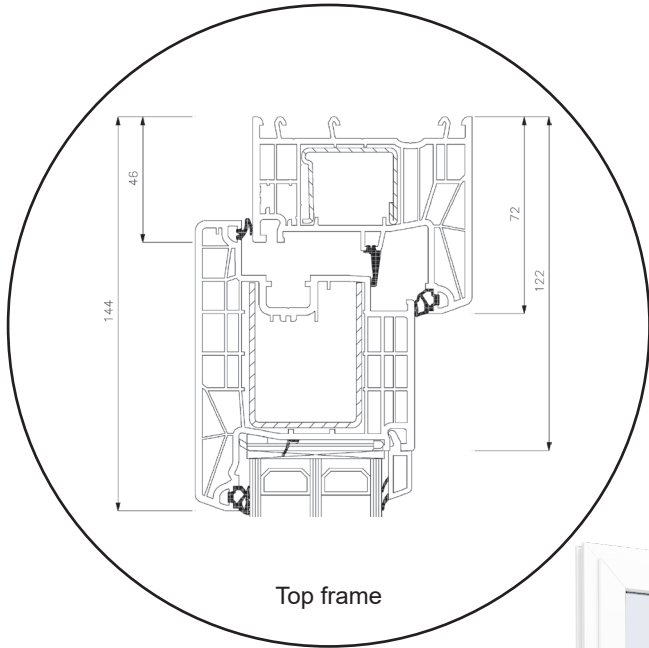

Technical Drawings

uPVC, triple glazing, 80 mm frame depth

SPARWINDOWS

Tilt & turn window, inward opening

Triple glazing, 80 mm frame depth, uPVC

Tilt & turn balcony door, inward opening

Triple glazing, 80 mm frame depth, uPVC

Front door, inward opening

Triple glazing, 80 mm frame depth, uPVC

Patio door, outward opening

Triple glazing, 80 mm frame depth, uPVC

Top frame

Georgian bar 18 mm

Georgian bar 26 mm

Georgian bar 45 mm

Side frame

UPVC threshold

Aluminium threshold