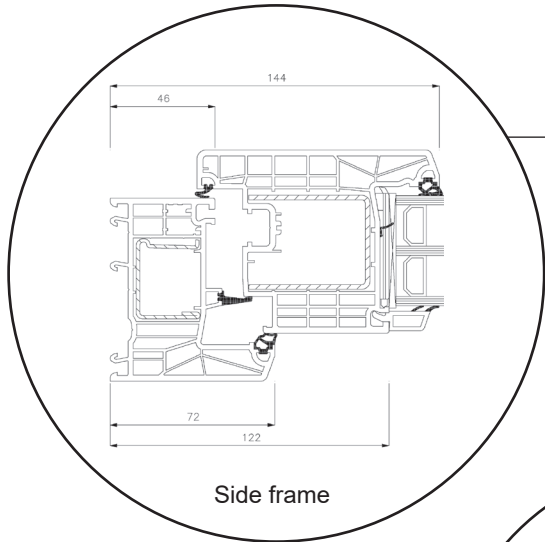

Technical Drawings

uPVC, triple glazing, 80 mm frame depth

SPARWINDOWS

Tilt & turn window, inward opening

Triple glazing, 80 mm frame depth, uPVC

Tilt & turn balcony door, inward opening

Triple glazing, 80 mm frame depth, uPVC

Front door, inward opening

Triple glazing, 80 mm frame depth, uPVC

Patio door, outward opening

Triple glazing, 80 mm frame depth, uPVC

Top frame

Georgian bar 18 mm

Georgian bar 26 mm

Georgian bar 45 mm

Side frame

UPVC threshold

Aluminium threshold