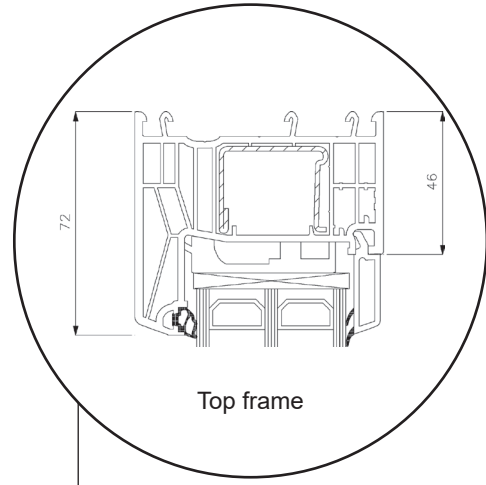

Technical Drawings

uPVC, triple glazing, 80 mm frame depth

SPARWINDOWS

Tilt & turn window, inward opening

Triple glazing, 80 mm frame depth, uPVC

Tilt & turn balcony door, inward opening

Triple glazing, 80 mm frame depth, uPVC

Front door, inward opening

Triple glazing, 80 mm frame depth, uPVC

Patio door, outward opening

Triple glazing, 80 mm frame depth, uPVC

Top frame

Georgian bar 18 mm

Georgian bar 26 mm

Georgian bar 45 mm