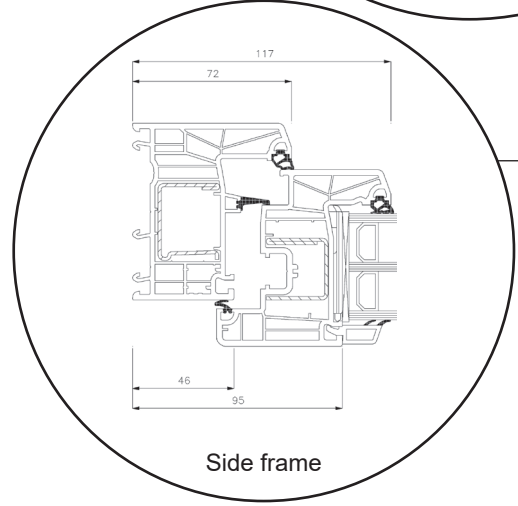

Technical Drawings

uPVC, triple glazing, 80 mm frame depth

SPARWINDOWS

Tilt & turn window, inward opening

Triple glazing, 80 mm frame depth, uPVC

Tilt & turn balcony door, inward opening

Triple glazing, 80 mm frame depth, uPVC

Front door, inward opening

Triple glazing, 80 mm frame depth, uPVC

Patio door, outward opening

Triple glazing, 80 mm frame depth, uPVC

Top frame

Georgian bar 18 mm

Georgian bar 26 mm

Georgian bar 45 mm

Side frame

UPVC threshold

Aluminium threshold