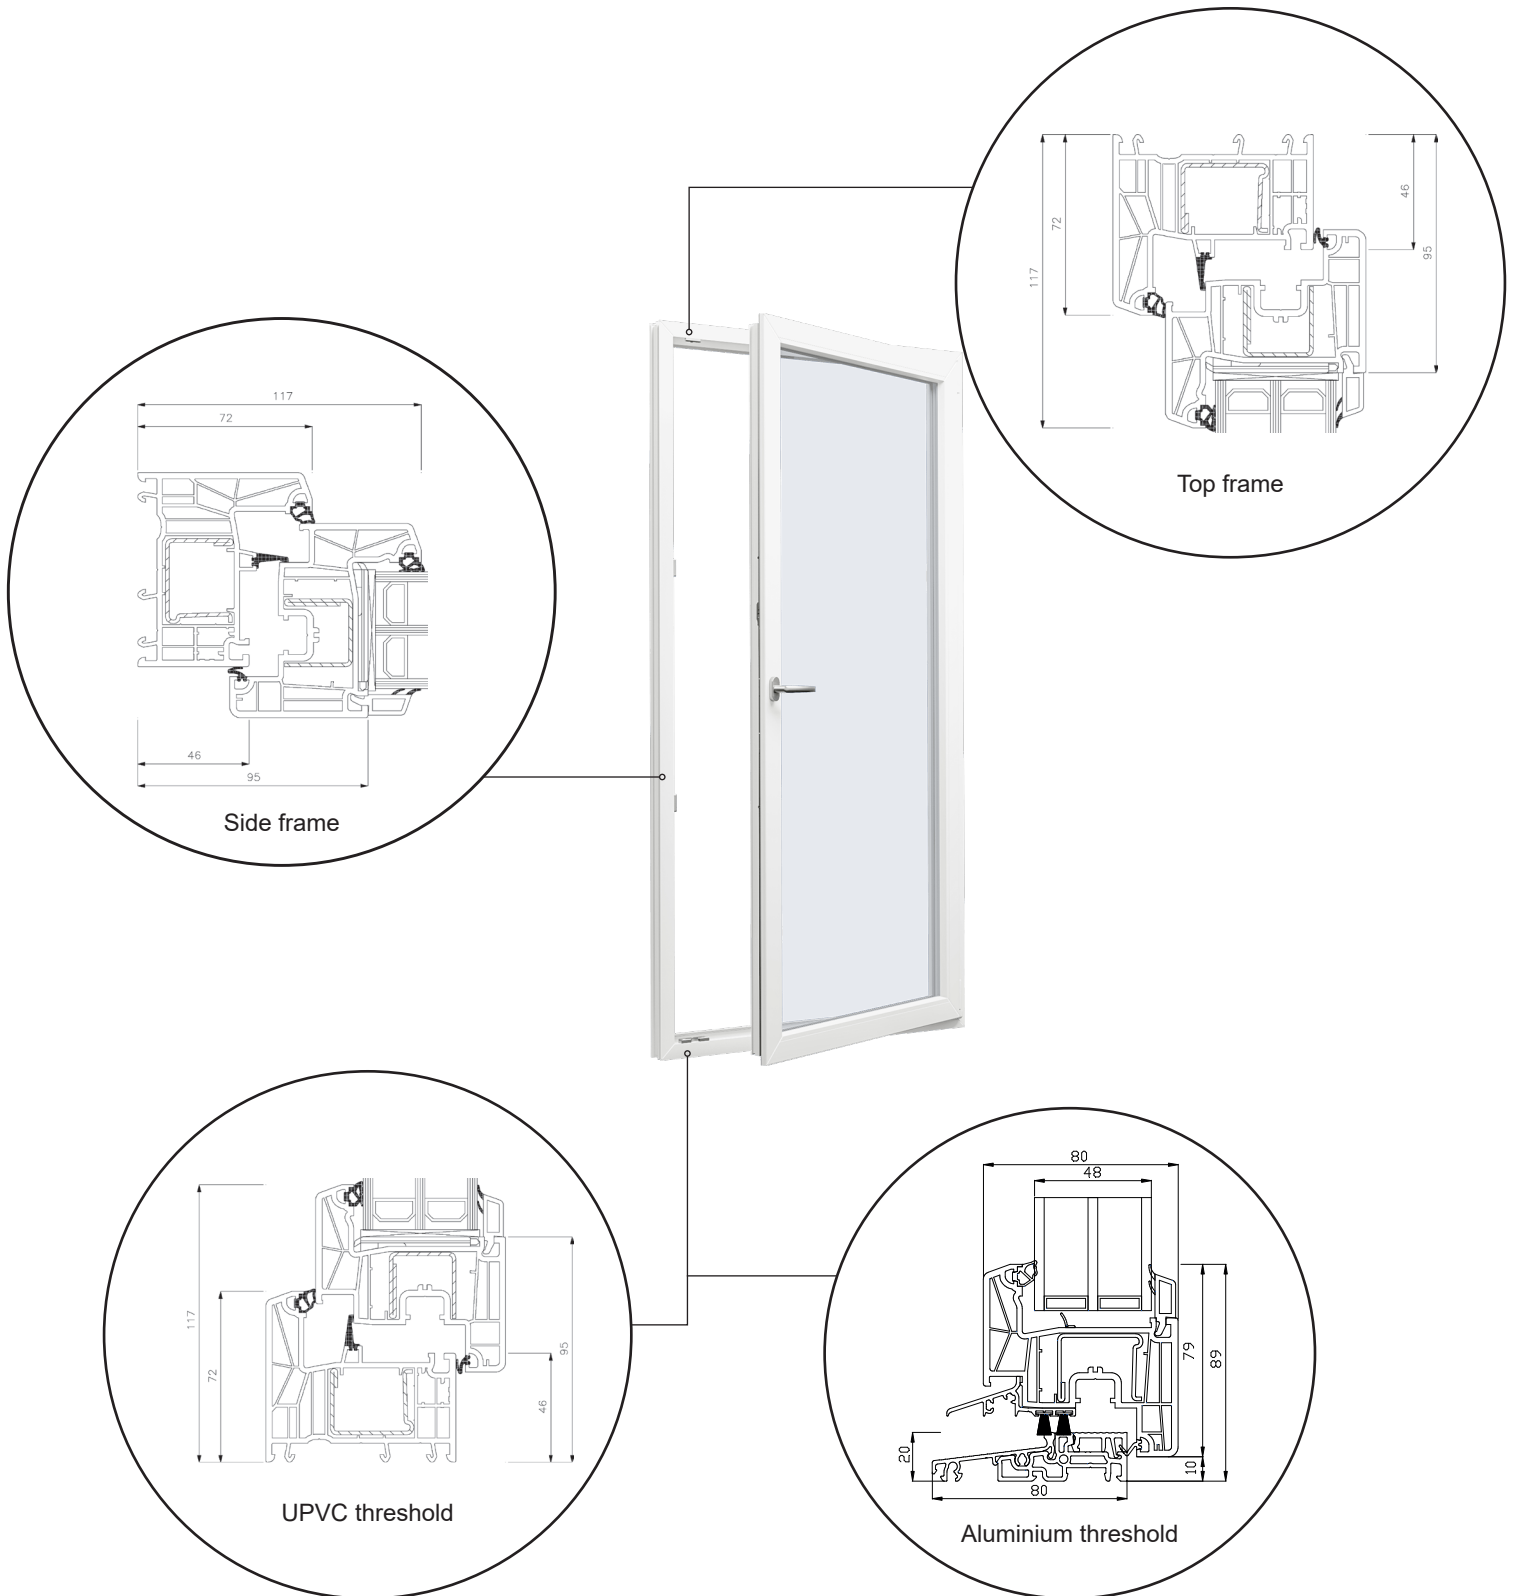

Technical Drawings

uPVC, triple glazing, 80 mm frame depth

SPARWINDOWS

Tilt & turn window, inward opening

Triple glazing, 80 mm frame depth, uPVC

Tilt & turn balcony door, inward opening

Triple glazing, 80 mm frame depth, uPVC

Front door, inward opening

Triple glazing, 80 mm frame depth, uPVC

Patio door, outward opening

Triple glazing, 80 mm frame depth, uPVC

Top frame

Georgian bar 18 mm

Georgian bar 26 mm

Georgian bar 45 mm

Side frame

UPVC threshold

Aluminium threshold