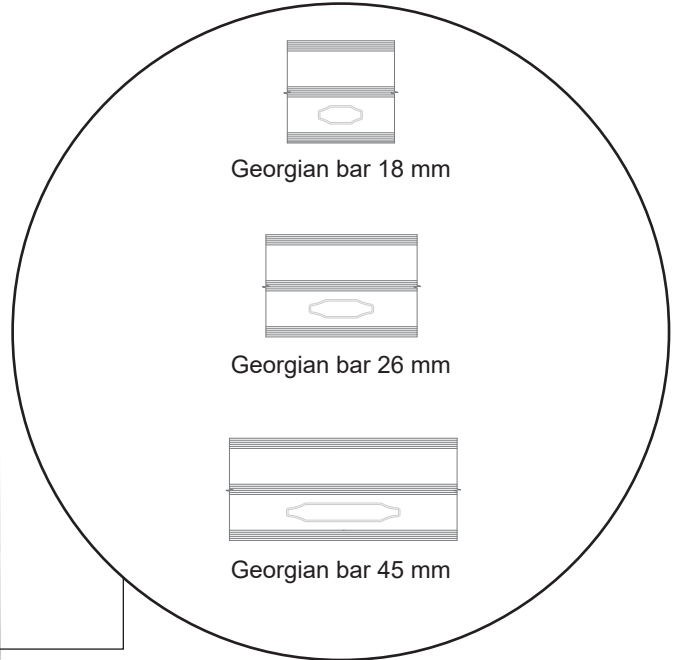

Technical Drawings

uPVC, triple glazing, 80 mm frame depth

SPARWINDOWS

Tilt & turn window, inward opening

Triple glazing, 80 mm frame depth, uPVC

Tilt & turn balcony door, inward opening

Triple glazing, 80 mm frame depth, uPVC

Front door, inward opening

Triple glazing, 80 mm frame depth, uPVC

Patio door, outward opening

Triple glazing, 80 mm frame depth, uPVC

Top frame

Georgian bar 18 mm

Georgian bar 26 mm

Georgian bar 45 mm

Side frame

UPVC threshold

Aluminium threshold