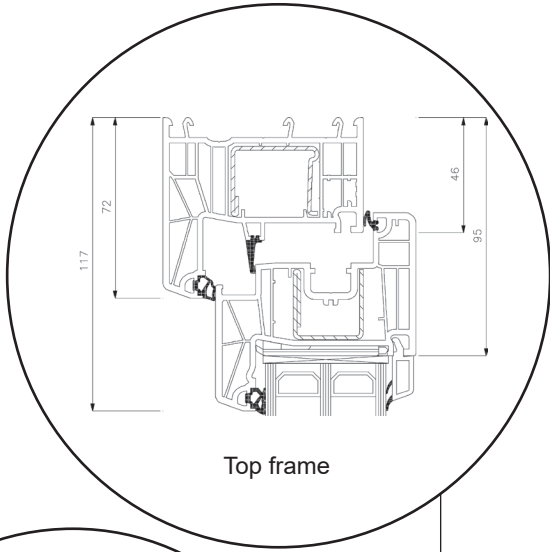

Technical Drawings

uPVC, triple glazing, 80 mm frame depth

SPARWINDOWS

Tilt & turn window, inward opening

Triple glazing, 80 mm frame depth, uPVC

Tilt & turn balcony door, inward opening

Triple glazing, 80 mm frame depth, uPVC

Front door, inward opening

Triple glazing, 80 mm frame depth, uPVC

Patio door, outward opening

Triple glazing, 80 mm frame depth, uPVC

Top frame

Georgian bar 18 mm

Georgian bar 26 mm

Georgian bar 45 mm

Side frame

UPVC threshold

Aluminium threshold