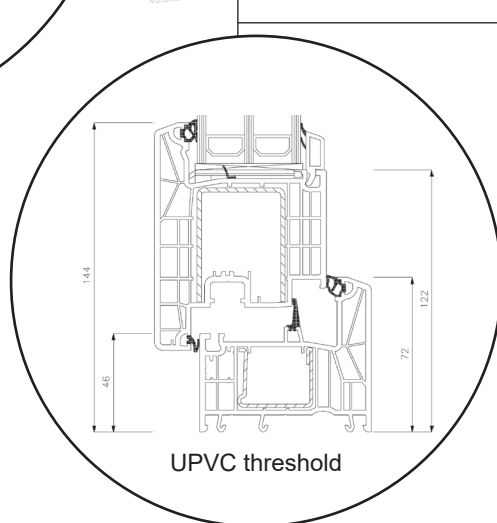

Technical Drawings

uPVC, triple glazing, 80 mm frame depth

SPARWINDOWS

Tilt & turn window, inward opening

Triple glazing, 80 mm frame depth, uPVC

Tilt & turn balcony door, inward opening

Triple glazing, 80 mm frame depth, uPVC

Front door, inward opening

Triple glazing, 80 mm frame depth, uPVC

Patio door, outward opening

Triple glazing, 80 mm frame depth, uPVC

Top frame

Georgian bar 18 mm

Georgian bar 26 mm

Georgian bar 45 mm

Side frame

UPVC threshold

Aluminium threshold