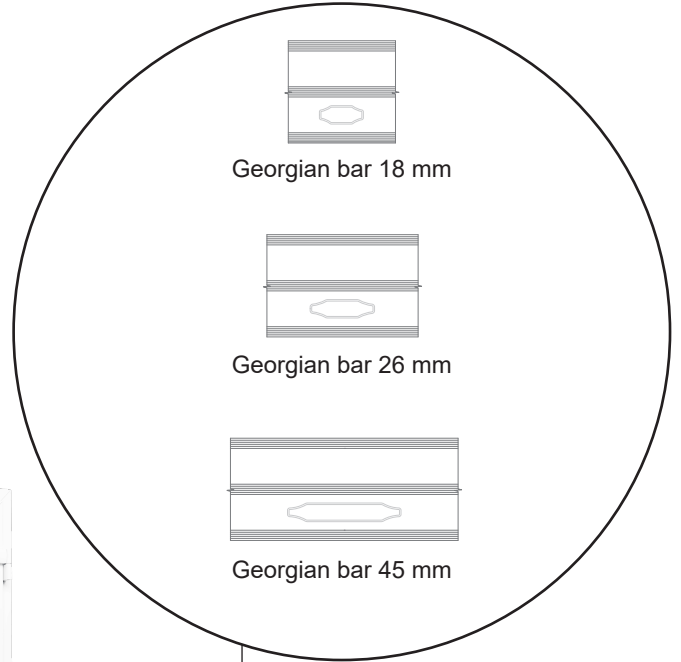

Technical Drawings

uPVC, triple glazing, 80 mm frame depth

SPARWINDOWS

Tilt & turn window, inward opening

Triple glazing, 80 mm frame depth, uPVC

Tilt & turn balcony door, inward opening

Triple glazing, 80 mm frame depth, uPVC

Front door, inward opening

Triple glazing, 80 mm frame depth, uPVC

Patio door, outward opening

Triple glazing, 80 mm frame depth, uPVC

Top frame

Georgian bar 18 mm

Georgian bar 26 mm

Georgian bar 45 mm