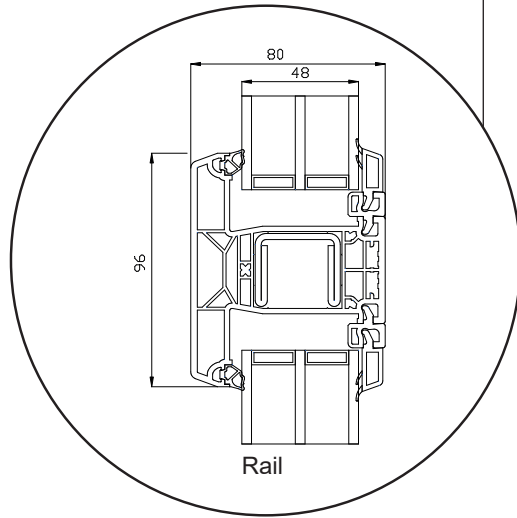

Technical Drawings

uPVC, triple glazing, 80 mm frame depth

SPARWINDOWS

Tilt & turn window, inward opening

Triple glazing, 80 mm frame depth, uPVC

Tilt & turn balcony door, inward opening

Triple glazing, 80 mm frame depth, uPVC

Front door, inward opening

Triple glazing, 80 mm frame depth, uPVC

Patio door, outward opening

Triple glazing, 80 mm frame depth, uPVC

Top frame

Georgian bar 18 mm

Georgian bar 26 mm

Georgian bar 45 mm

Side frame

UPVC threshold

Aluminium threshold