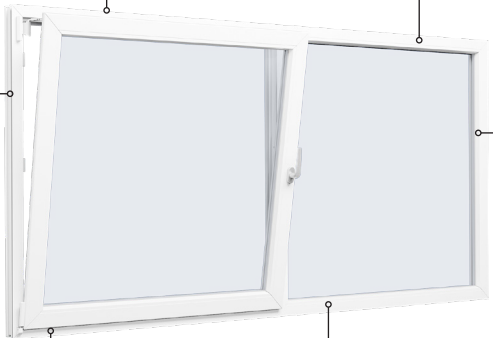

Technical Drawings

uPVC, triple glazing, 80 mm frame depth

SPARWINDOWS

Tilt & turn window, inward opening

Triple glazing, 80 mm frame depth, uPVC

Tilt & turn balcony door, inward opening

Triple glazing, 80 mm frame depth, uPVC

Front door, inward opening

Triple glazing, 80 mm frame depth, uPVC

Patio door, outward opening

Triple glazing, 80 mm frame depth, uPVC

Top frame

Georgian bar 18 mm

Georgian bar 26 mm

Georgian bar 45 mm