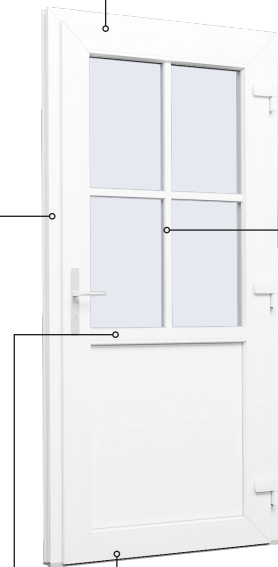

Technical Drawings

uPVC, triple glazing, 80 mm frame depth

SPARWINDOWS

Tilt & turn window, inward opening

Triple glazing, 80 mm frame depth, uPVC

Tilt & turn balcony door, inward opening

Triple glazing, 80 mm frame depth, uPVC

Front door, inward opening

Triple glazing, 80 mm frame depth, uPVC

Patio door, outward opening

Triple glazing, 80 mm frame depth, uPVC

Top frame

Georgian bar 18 mm

Georgian bar 26 mm

Georgian bar 45 mm

Side frame

UPVC threshold

Aluminium threshold