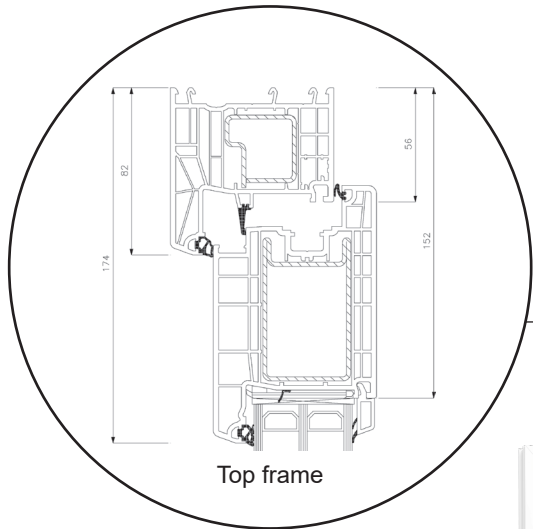

Technical Drawings

uPVC, triple glazing, 80 mm frame depth

SPARWINDOWS

Tilt & turn window, inward opening

Triple glazing, 80 mm frame depth, uPVC

Tilt & turn balcony door, inward opening

Triple glazing, 80 mm frame depth, uPVC

Front door, inward opening

Triple glazing, 80 mm frame depth, uPVC

Patio door, outward opening

Triple glazing, 80 mm frame depth, uPVC

Top frame

Georgian bar 18 mm

Georgian bar 26 mm

Georgian bar 45 mm

Side frame

UPVC threshold

Aluminium threshold