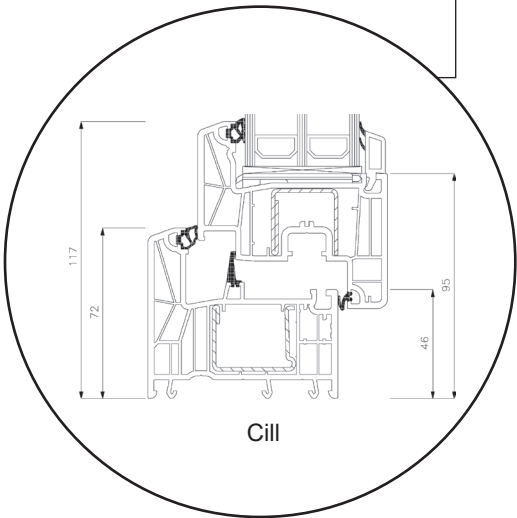

Technical Drawings

uPVC, triple glazing, 80 mm frame depth

SPARWINDOWS

Tilt & turn window, inward opening

Triple glazing, 80 mm frame depth, uPVC

Tilt & turn balcony door, inward opening

Triple glazing, 80 mm frame depth, uPVC

Front door, inward opening

Triple glazing, 80 mm frame depth, uPVC

Patio door, outward opening

Triple glazing, 80 mm frame depth, uPVC

Top frame

Georgian bar 18 mm

Georgian bar 26 mm

Georgian bar 45 mm

Side frame

UPVC threshold

Aluminium threshold