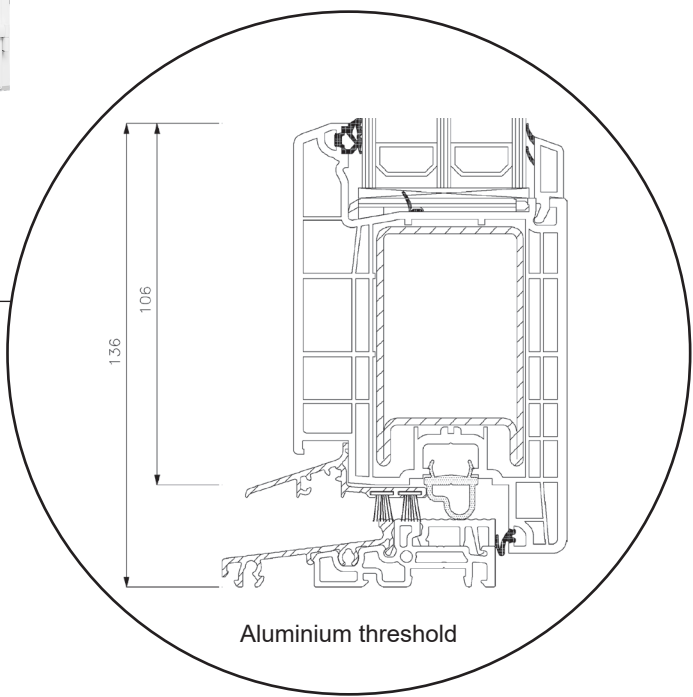

Technical Drawings

uPVC, triple glazing, 80 mm frame depth

SPARWINDOWS

Tilt & turn window, inward opening

Triple glazing, 80 mm frame depth, uPVC

Tilt & turn balcony door, inward opening

Triple glazing, 80 mm frame depth, uPVC

Front door, inward opening

Triple glazing, 80 mm frame depth, uPVC

Patio door, outward opening

Triple glazing, 80 mm frame depth, uPVC

Top frame

Georgian bar 18 mm

Georgian bar 26 mm

Georgian bar 45 mm

Side frame

UPVC threshold

Aluminium threshold