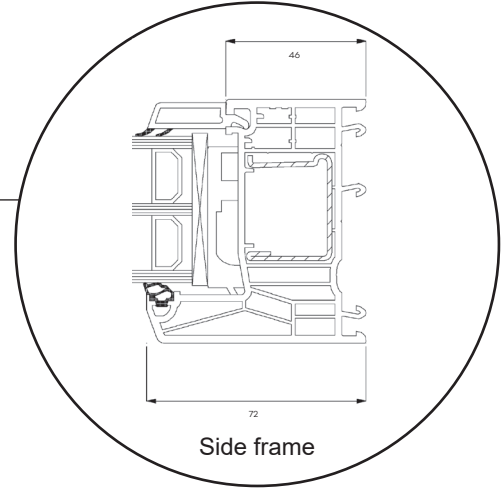

Technical Drawings

uPVC, triple glazing, 80 mm frame depth

SPARWINDOWS

Tilt & turn window, inward opening

Triple glazing, 80 mm frame depth, uPVC

Tilt & turn balcony door, inward opening

Triple glazing, 80 mm frame depth, uPVC

Front door, inward opening

Triple glazing, 80 mm frame depth, uPVC

Patio door, outward opening

Triple glazing, 80 mm frame depth, uPVC

Top frame

Georgian bar 18 mm

Georgian bar 26 mm

Georgian bar 45 mm