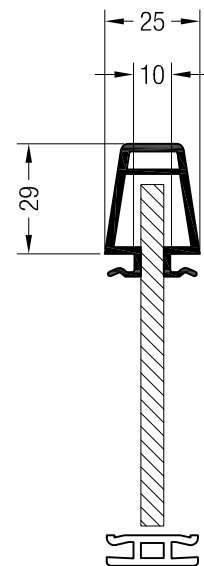

Technical Drawings

uPVC, Couplers, bay poles & corner posts,
Synego - 80 mm frame depth

SPARWINDOWS

H-coupling (2 mm) and Statick couplin (10 mm)

Adjustable Bay pole (90° to 180°)

Please note: On adjustable Bay poles, the angle of the pole, will dictate the measurement of "X" and "Y" - please see the table below for the dimensions of "X" and "Y" dependent on the angle of the pole.

Angle	X mm	Y mm
180	76	71
175	78	73
170	81	75
165	83	78
160	85	80
155	88	82
150	90	85
145	93	87
140	95	90
135	98	93
130	101	95
125	104	98
120	107	101
115	110	104
110	113	108
105	117	111
100	121	115
95	125	119
90	129	124

Corner post, 90° & bay pole 45°