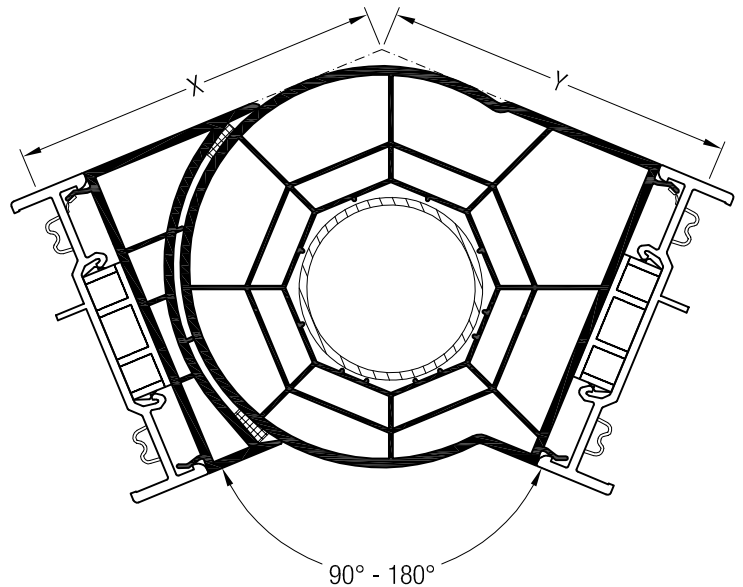

Technical Drawings

uPVC, Couplers, bay poles & corner posts,
Synego - 80 mm frame depth

SPARWINDOWS

H-coupling (2 mm) and Statick couplin (10 mm)

Adjustable Bay pole (90° to 180°)

Please note: On adjustable Bay poles, the angle of the pole, will dictate the measurement of "X" and "Y" - please see the table below for the dimensions of "X" and "Y" dependent on the angle of the pole.

Angle	X mm	Y mm
180	76	71
175	78	73
170	81	75
165	83	78
160	85	80
155	88	82
150	90	85
145	93	87
140	95	90
135	98	93
130	101	95
125	104	98
120	107	101
115	110	104
110	113	108
105	117	111
100	121	115
95	125	119
90	129	124

Corner post, 90° & bay pole 45°