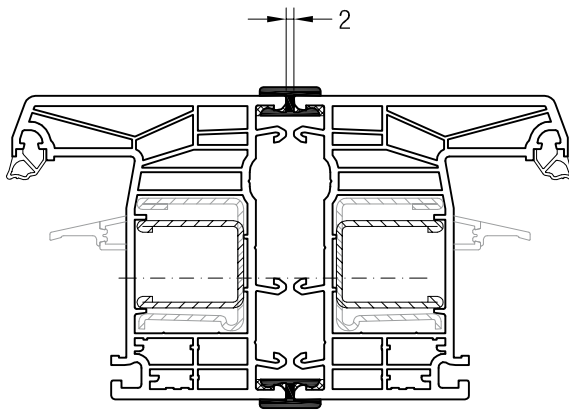

Technical Drawings

uPVC, Couplers, bay poles & corner posts,
Synego - 80 mm frame depth

SPARWINDOWS

H-coupling (2 mm) and Statick couplin (10 mm)

Adjustable Bay pole (90° to 180°)

Please note: On adjustable Bay poles, the angle of the pole, will dictate the measurement of "X" and "Y" - please see the table below for the dimensions of "X" and "Y" dependent on the angle of the pole.

Angle	X mm	Y mm
180	76	71
175	78	73
170	81	75
165	83	78
160	85	80
155	88	82
150	90	85
145	93	87
140	95	90
135	98	93
130	101	95
125	104	98
120	107	101
115	110	104
110	113	108
105	117	111
100	121	115
95	125	119
90	129	124

Corner post, 90° & bay pole 45°