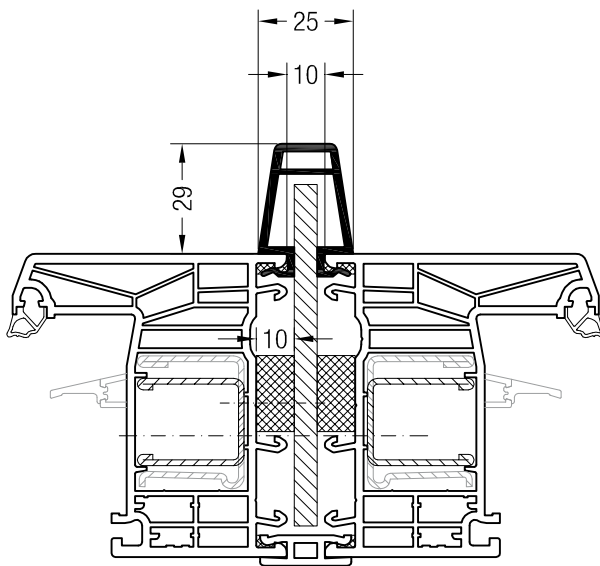

Technical Drawings

uPVC, Couplers, bay poles & corner posts,
Synego - 80 mm frame depth

SPARWINDOWS

H-coupling (2 mm) and Statick couplin (10 mm)

Adjustable Bay pole (90° to 180°)

Please note: On adjustable Bay poles, the angle of the pole, will dictate the measurement of "X" and "Y" - please see the table below for the dimensions of "X" and "Y" dependent on the angle of the pole.

Angle	X mm	Y mm
180	76	71
175	78	73
170	81	75
165	83	78
160	85	80
155	88	82
150	90	85
145	93	87
140	95	90
135	98	93
130	101	95
125	104	98
120	107	101
115	110	104
110	113	108
105	117	111
100	121	115
95	125	119
90	129	124

Corner post, 90° & bay pole 45°