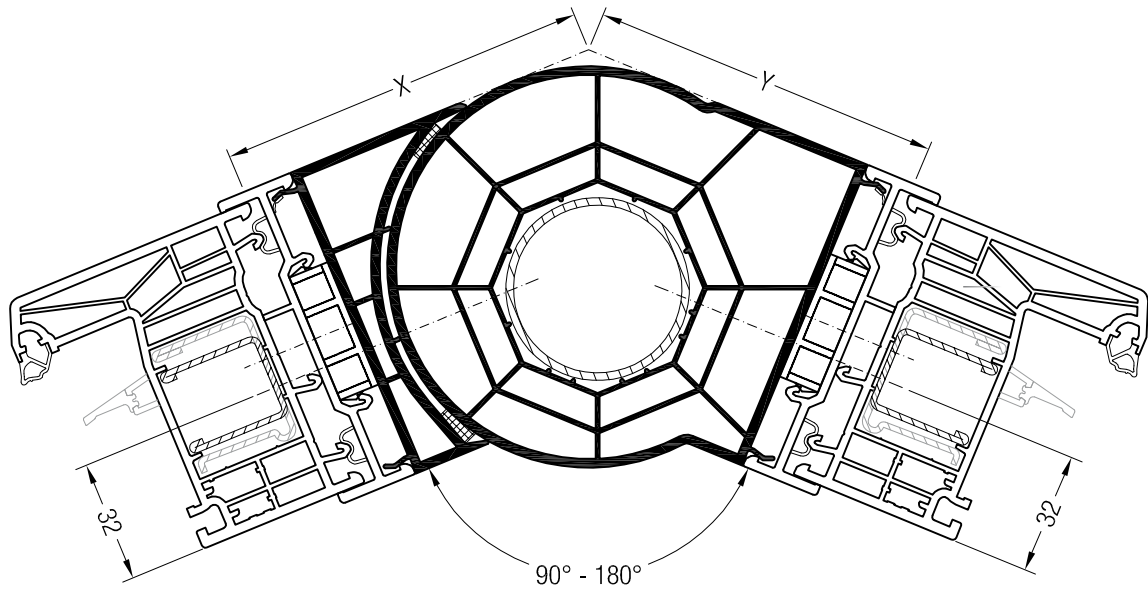

Technical Drawings

uPVC, Couplers, bay poles & corner posts,
Synego - 80 mm frame depth

SPARWINDOWS

H-coupling (2 mm) and Statick couplin (10 mm)

Adjustable Bay pole (90° to 180°)

Please note: On adjustable Bay poles, the angle of the pole, will dictate the measurement of "X" and "Y" - please see the table below for the dimensions of "X" and "Y" dependent on the angle of the pole.

Angle	X mm	Y mm
180	76	71
175	78	73
170	81	75
165	83	78
160	85	80
155	88	82
150	90	85
145	93	87
140	95	90
135	98	93
130	101	95
125	104	98
120	107	101
115	110	104
110	113	108
105	117	111
100	121	115
95	125	119
90	129	124

Corner post, 90° & bay pole 45°