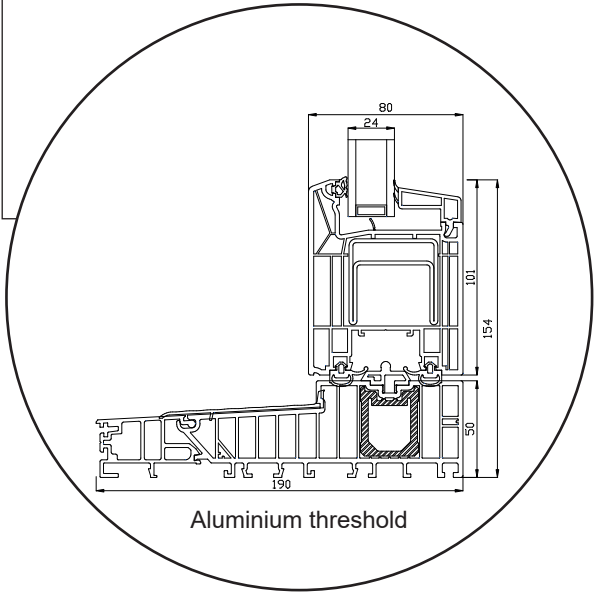

Technical Drawings

uPVC, double & triple glazing, 190 mm frame depth

SPARWINDOWS

Sliding patio door

Double glazing, 190 mm frame depth, uPVC

Sliding patio door

Triple glazing, 190 mm frame depth, uPVC