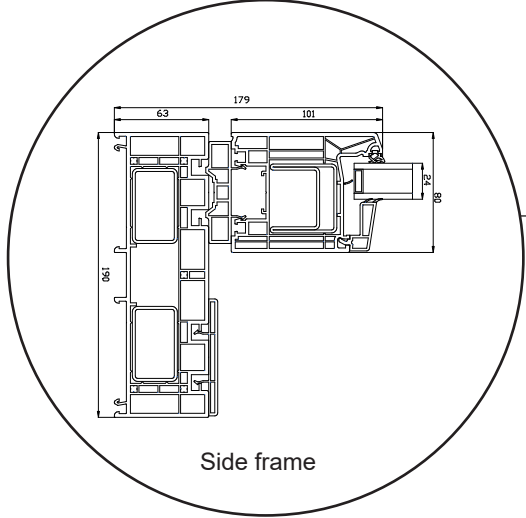

Technical Drawings

uPVC, double & triple glazing, 190 mm frame depth

SPARWINDOWS

Sliding patio door

Double glazing, 190 mm frame depth, uPVC

Sliding patio door

Triple glazing, 190 mm frame depth, uPVC