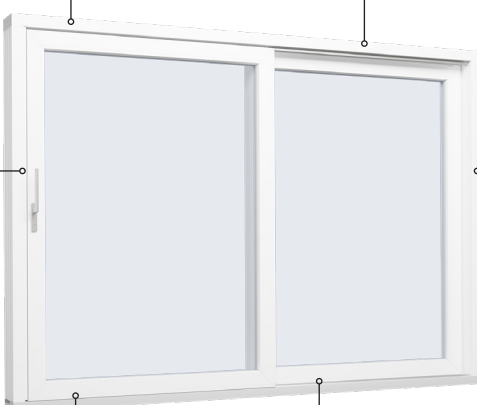

Technical Drawings

uPVC, double & triple glazing, 190 mm frame depth

SPARWINDOWS

Sliding patio door

Double glazing, 190 mm frame depth, uPVC

Sliding patio door

Triple glazing, 190 mm frame depth, uPVC