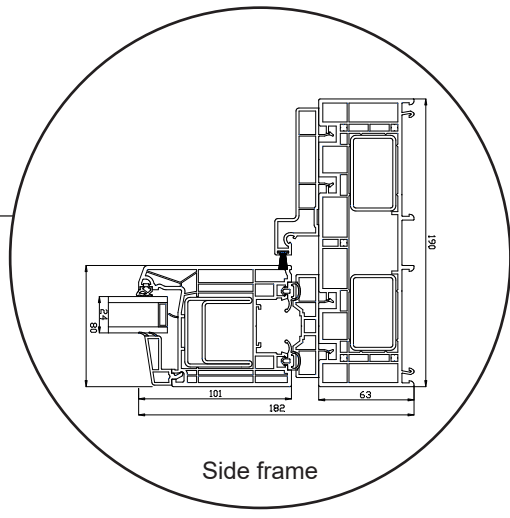

Technical Drawings

uPVC, double & triple glazing, 190 mm frame depth

SPARWINDOWS

Sliding patio door

Double glazing, 190 mm frame depth, uPVC

Sliding patio door

Triple glazing, 190 mm frame depth, uPVC