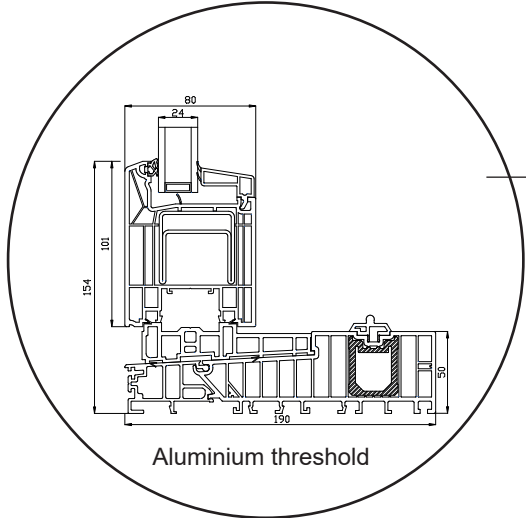

Technical Drawings

uPVC, double & triple glazing, 190 mm frame depth

SPARWINDOWS

Sliding patio door

Double glazing, 190 mm frame depth, uPVC

Sliding patio door

Triple glazing, 190 mm frame depth, uPVC