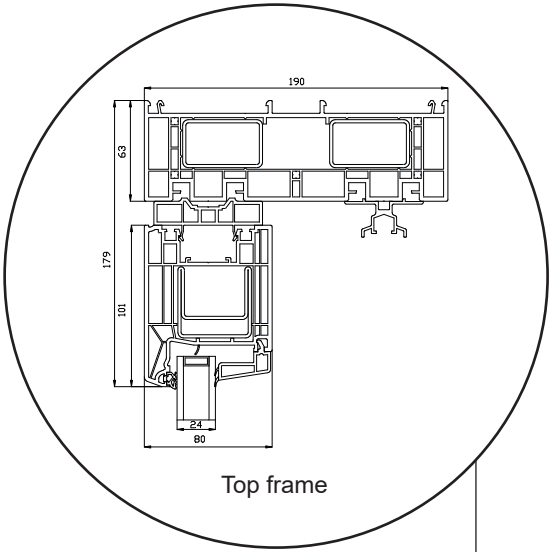

Technical Drawings

uPVC, double & triple glazing, 190 mm frame depth

SPARWINDOWS

Sliding patio door

Double glazing, 190 mm frame depth, uPVC

Sliding patio door

Triple glazing, 190 mm frame depth, uPVC