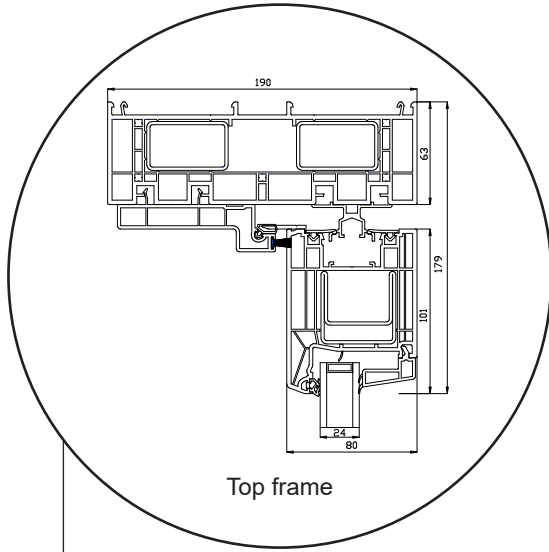

Technical Drawings

uPVC, double & triple glazing, 190 mm frame depth

SPARWINDOWS

Sliding patio door

Double glazing, 190 mm frame depth, uPVC

Sliding patio door

Triple glazing, 190 mm frame depth, uPVC